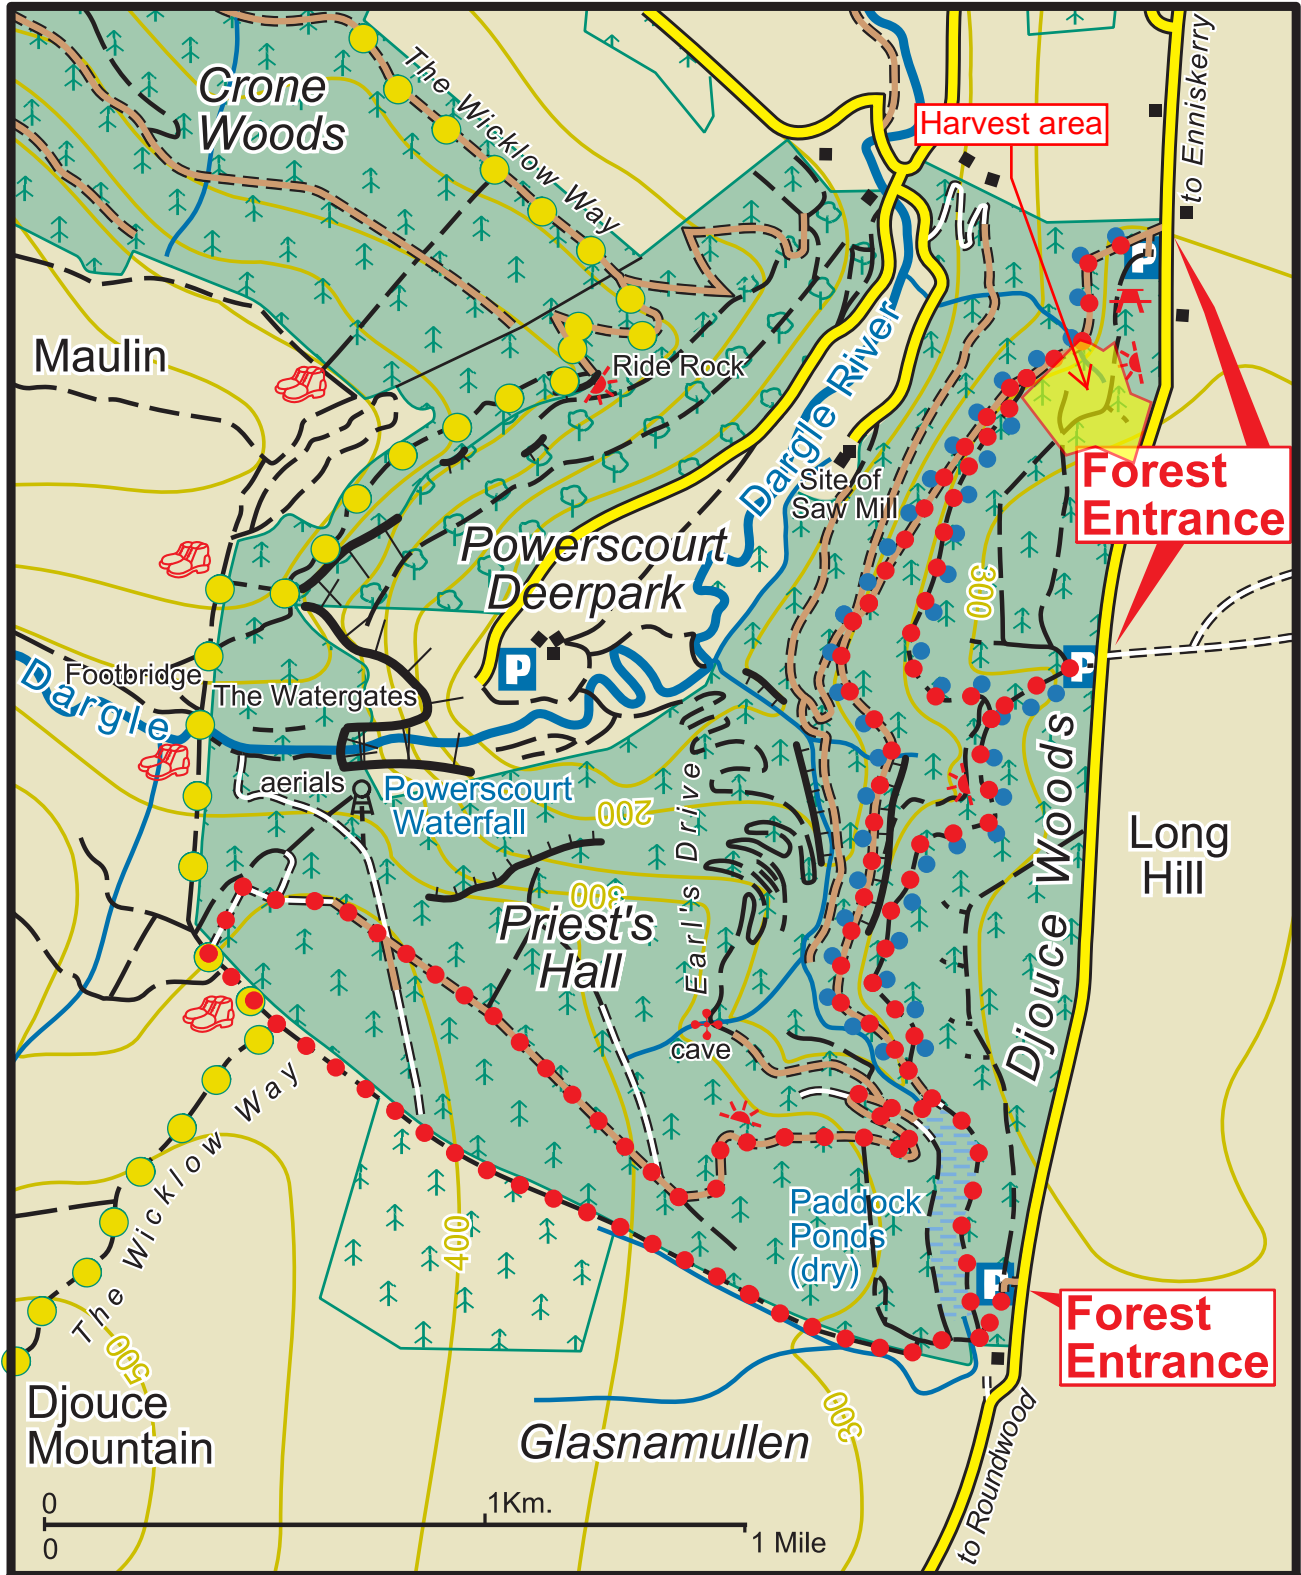

Deerpark & Djouce Woods

- | | | | | | |
|--|--------------|--|--------------------|--|--------------------|
| | Main Road | | Car Park | | Coillte Properties |
| | Minor Road | | Parking Spot | | Conifer Forest |
| | Forest Road | | Heritage Site | | Broadleaf Forest |
| | Forest Track | | Picnic Area | | |
| | Path | | Refreshments | | |
| | Viewpoint | | Hillwalking Access | | |

Wicklow Way (National Waymarked Way)

*Deerpark Trail
Short Trail*

The representation on the map of roads, tracks and paths outside Coillte property should not be interpreted as conferring a right of way.