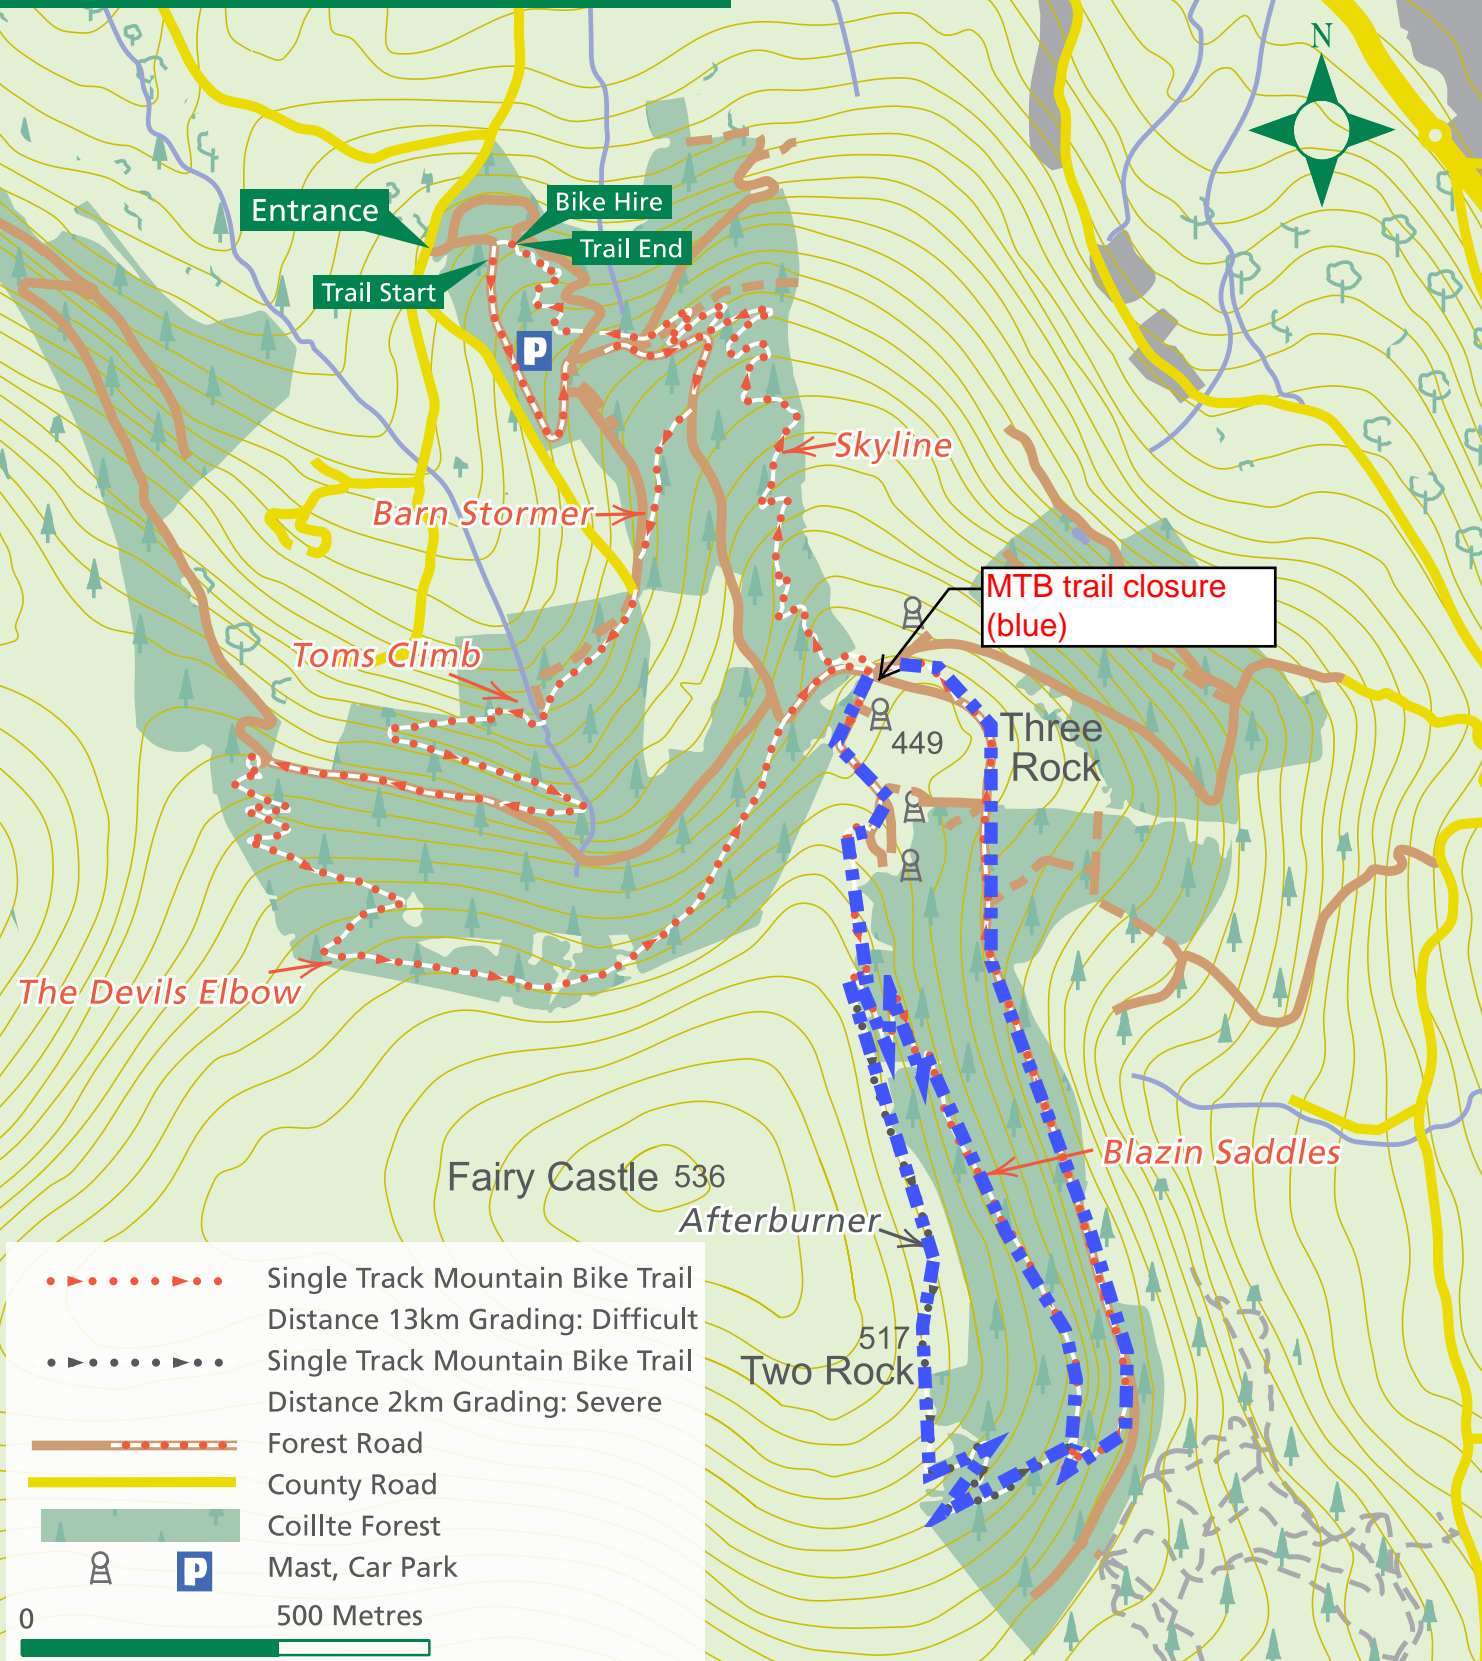

Ticknock Mountain Bike Trails

Entrance

Bike Hire

Trail End

Trail Start

P

← Skyline

Barn Stormer →

Toms Climb

MTB trail closure (blue)

Three Rock

449

The Devils Elbow

Blazin Saddles

Fairy Castle 536

Afterburner

517

Two Rock

- Single Track Mountain Bike Trail
Distance 13km Grading: Difficult
- Single Track Mountain Bike Trail
Distance 2km Grading: Severe
- — — — — Forest Road
- — — — — County Road
- Coillte Forest
- Ⓐ Mast, Car Park

0 500 Metres

1/2 Mile

May 2019