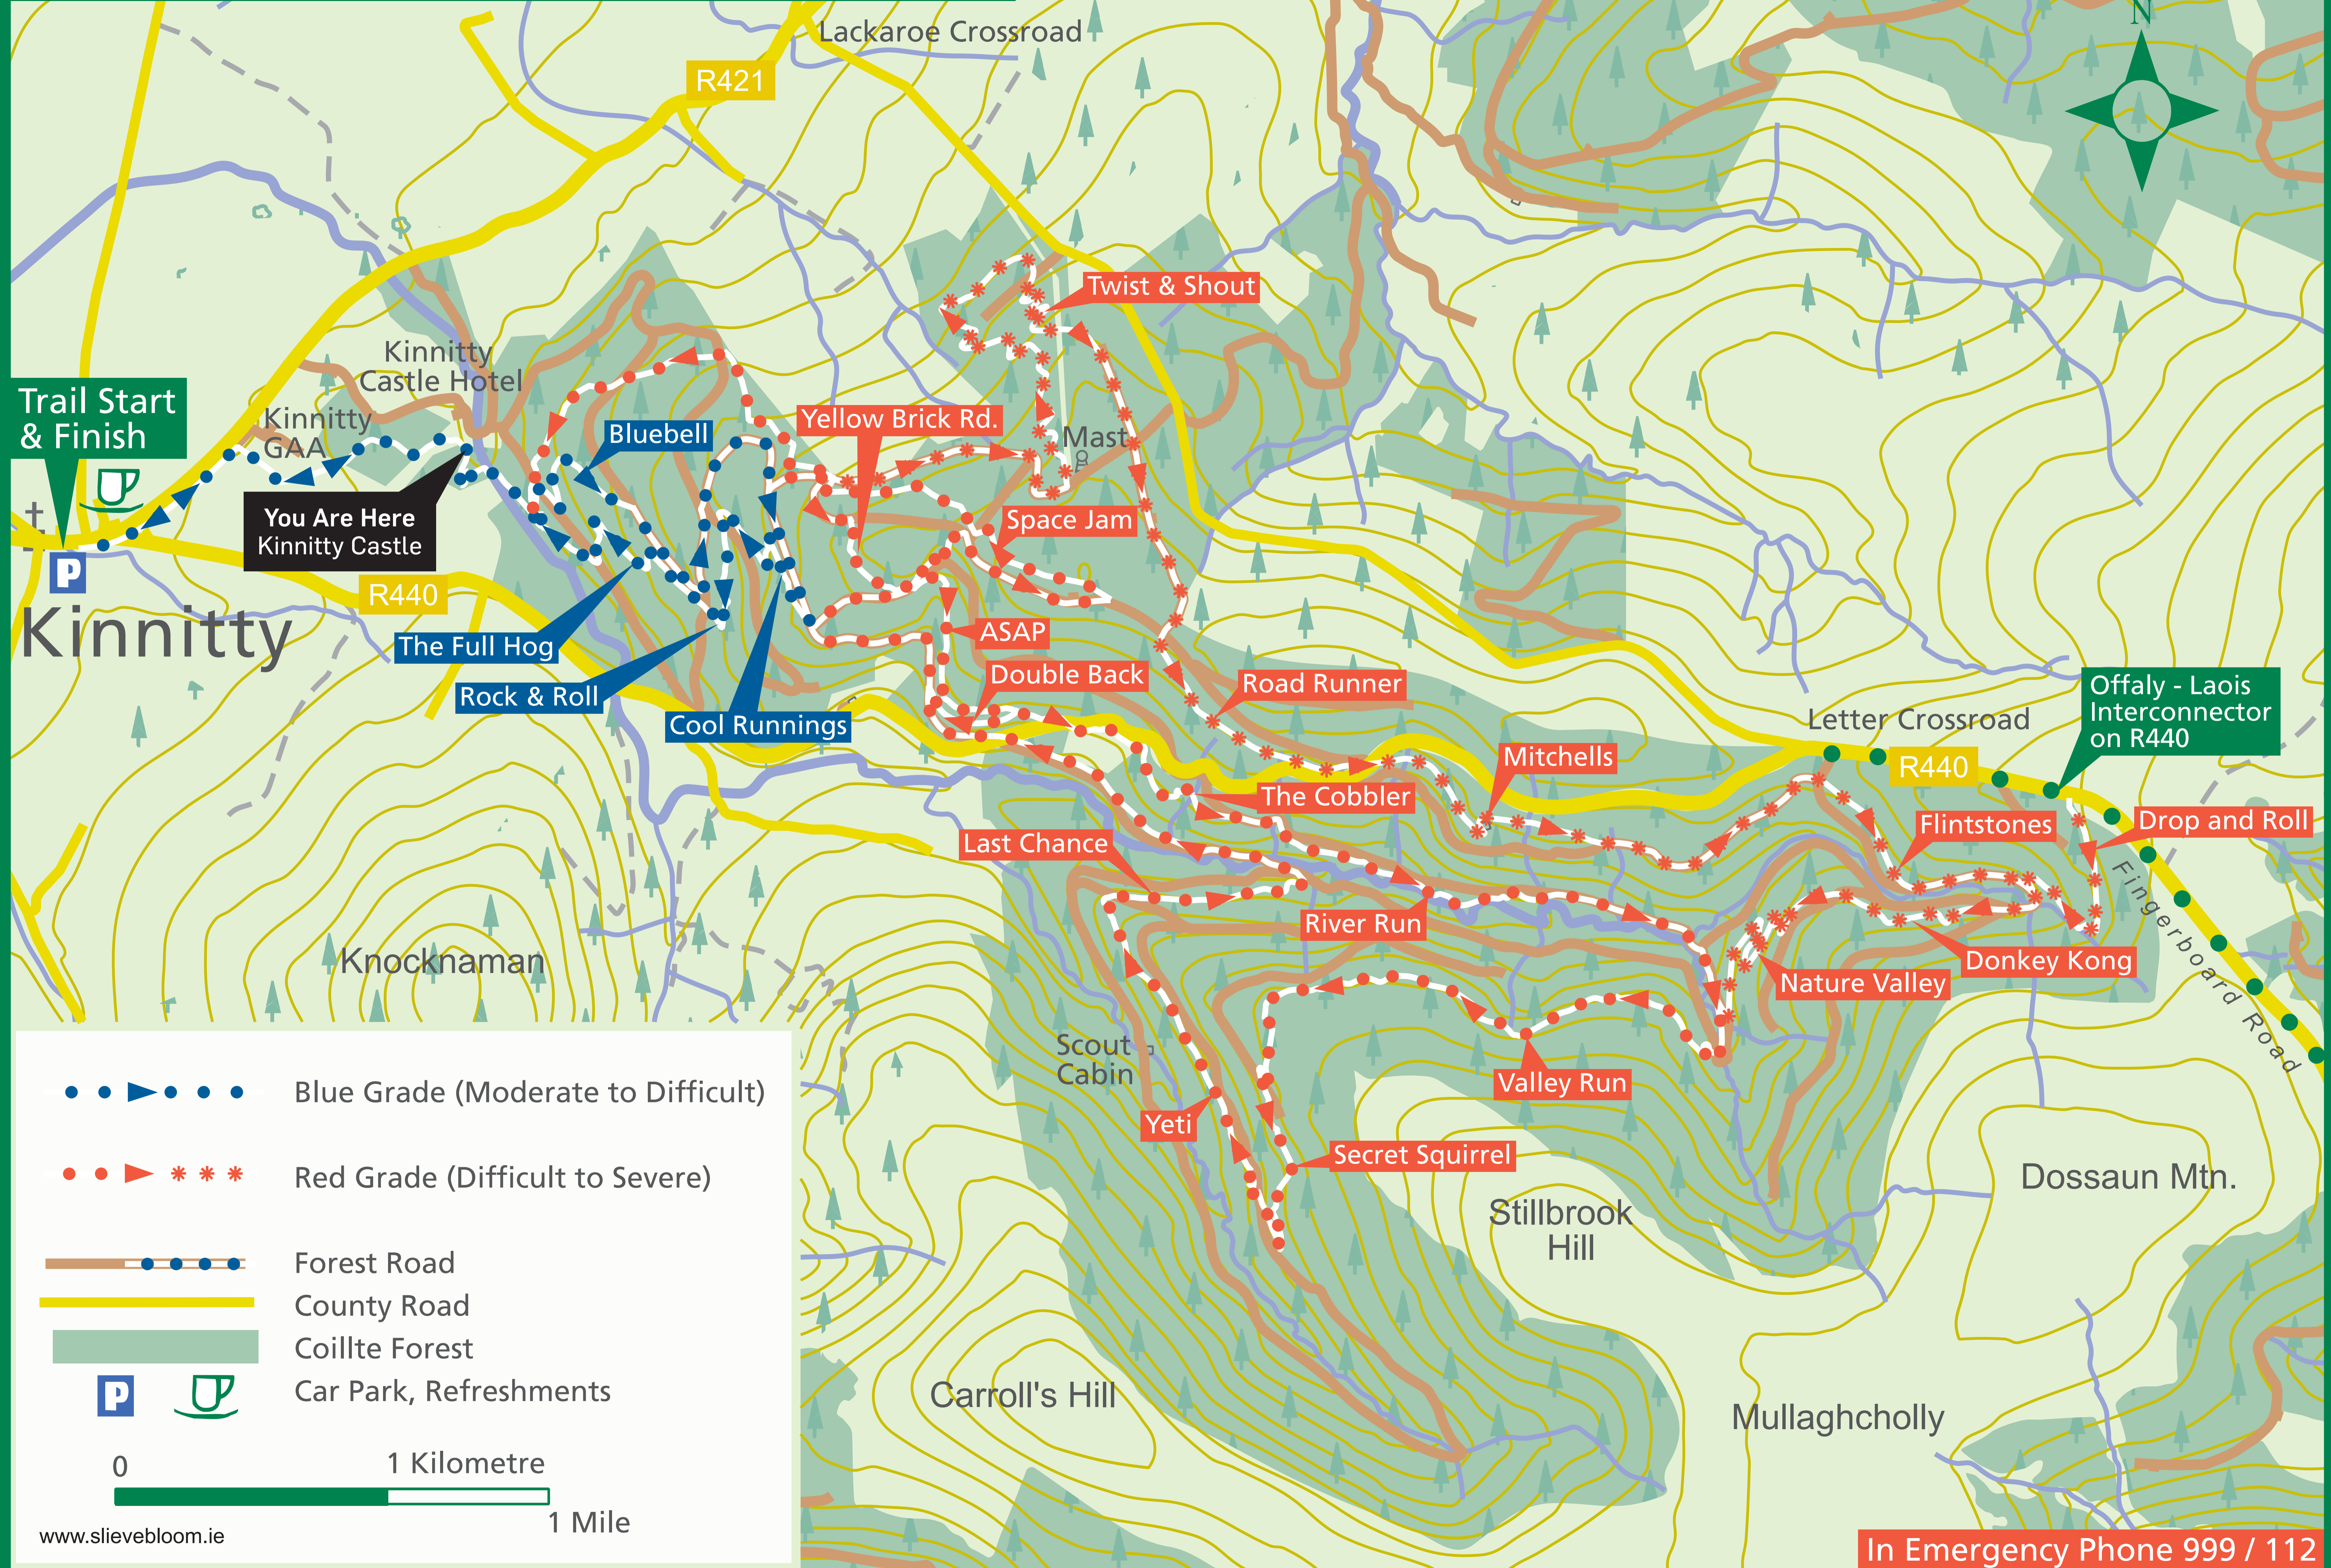

Slieve Bloom Mountain Bike Trails – Offaly

www.slievebloom.ie

In Emergency Phone 999 / 112