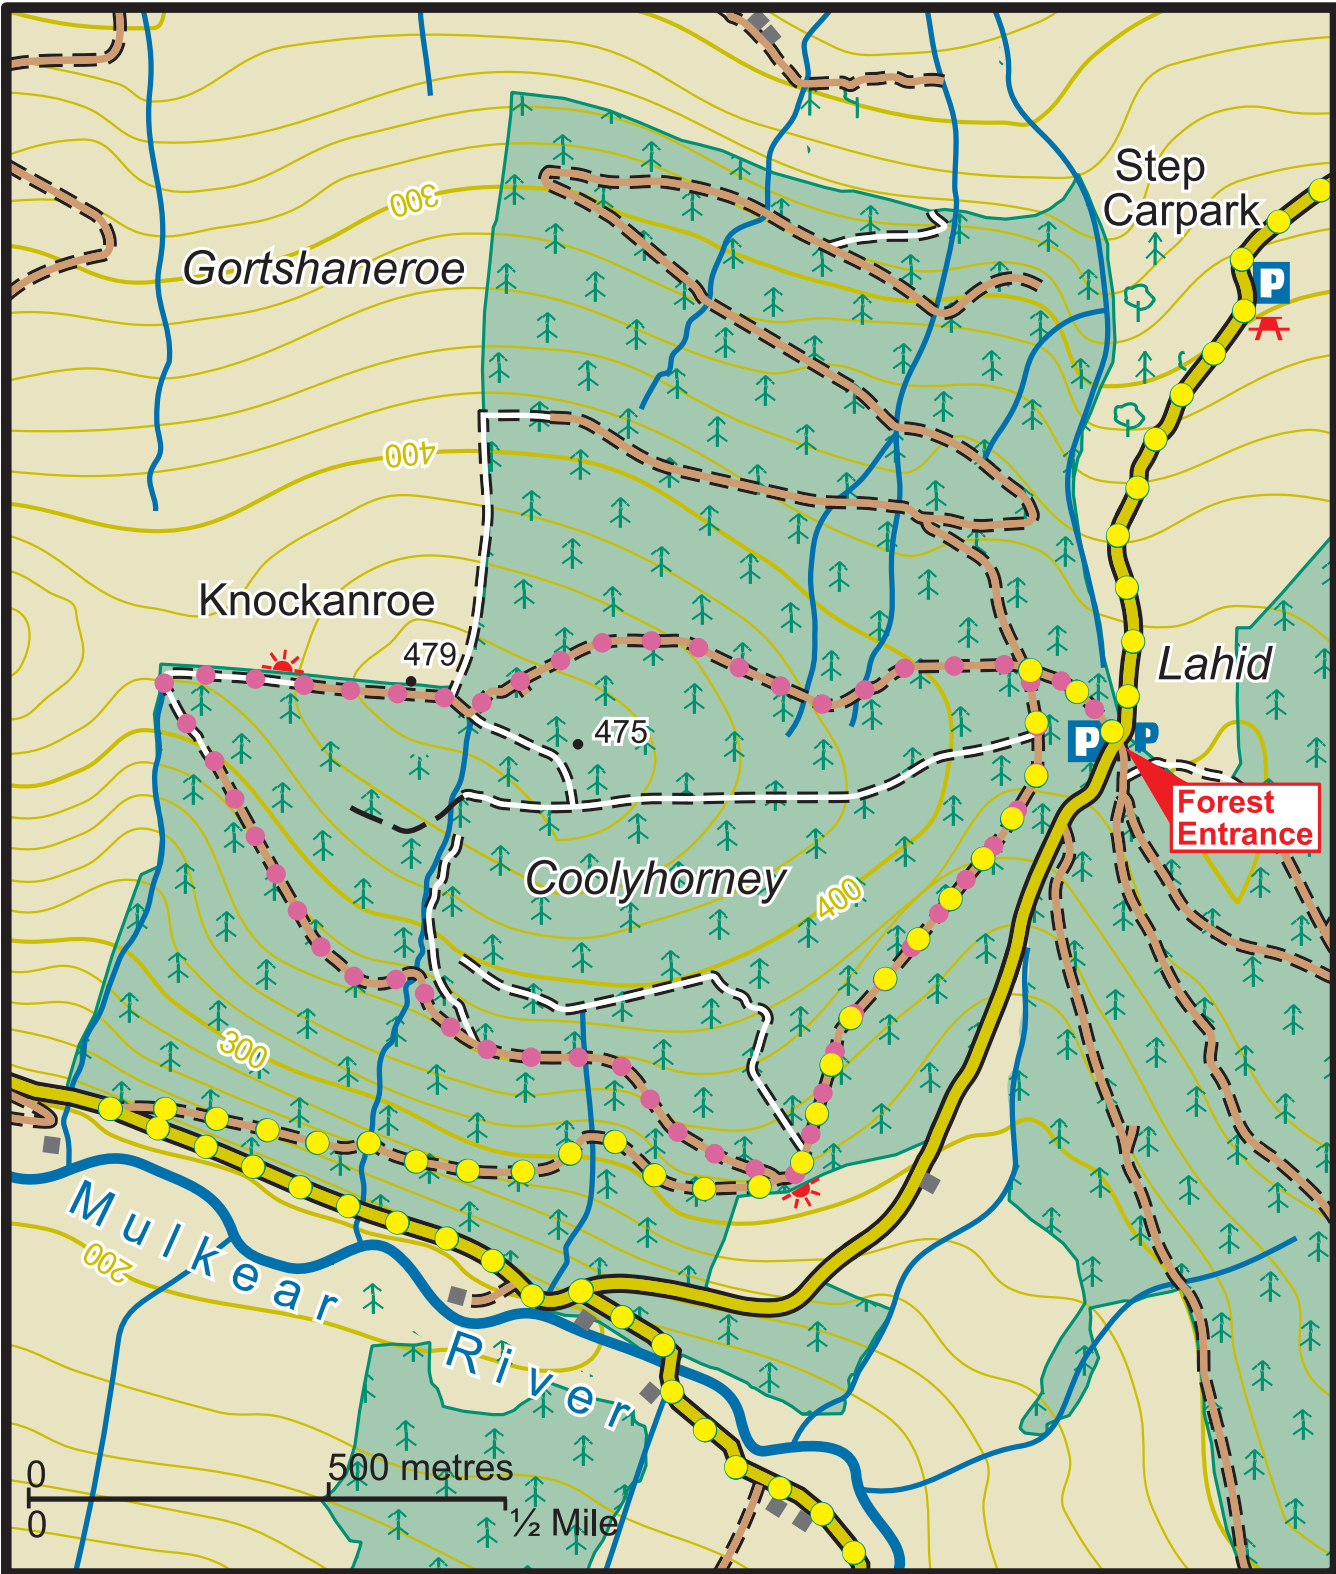

Step

- | | | | | | |
|--|-------------------------------|--|---------------|--|--------------------|
| | Main Road | | Car Park | | Coillte Properties |
| | Minor Road | | Parking Spot | | Conifer Forest |
| | Forest Road | | Heritage Site | | Broadleaf Forest |
| | Forest Track | | Picnic Area | | |
| | Path | | | | |
| | Viewpoint | | | | |
| | <i>Slieve Felim Way</i> | | | | |
| | <i>National Waymarked Way</i> | | | | |
| | <i>Knockanroe Wood Loop</i> | | | | |

The representation on the map of roads, tracks and paths outside Coillte property should not be interpreted as conferring a right of way.