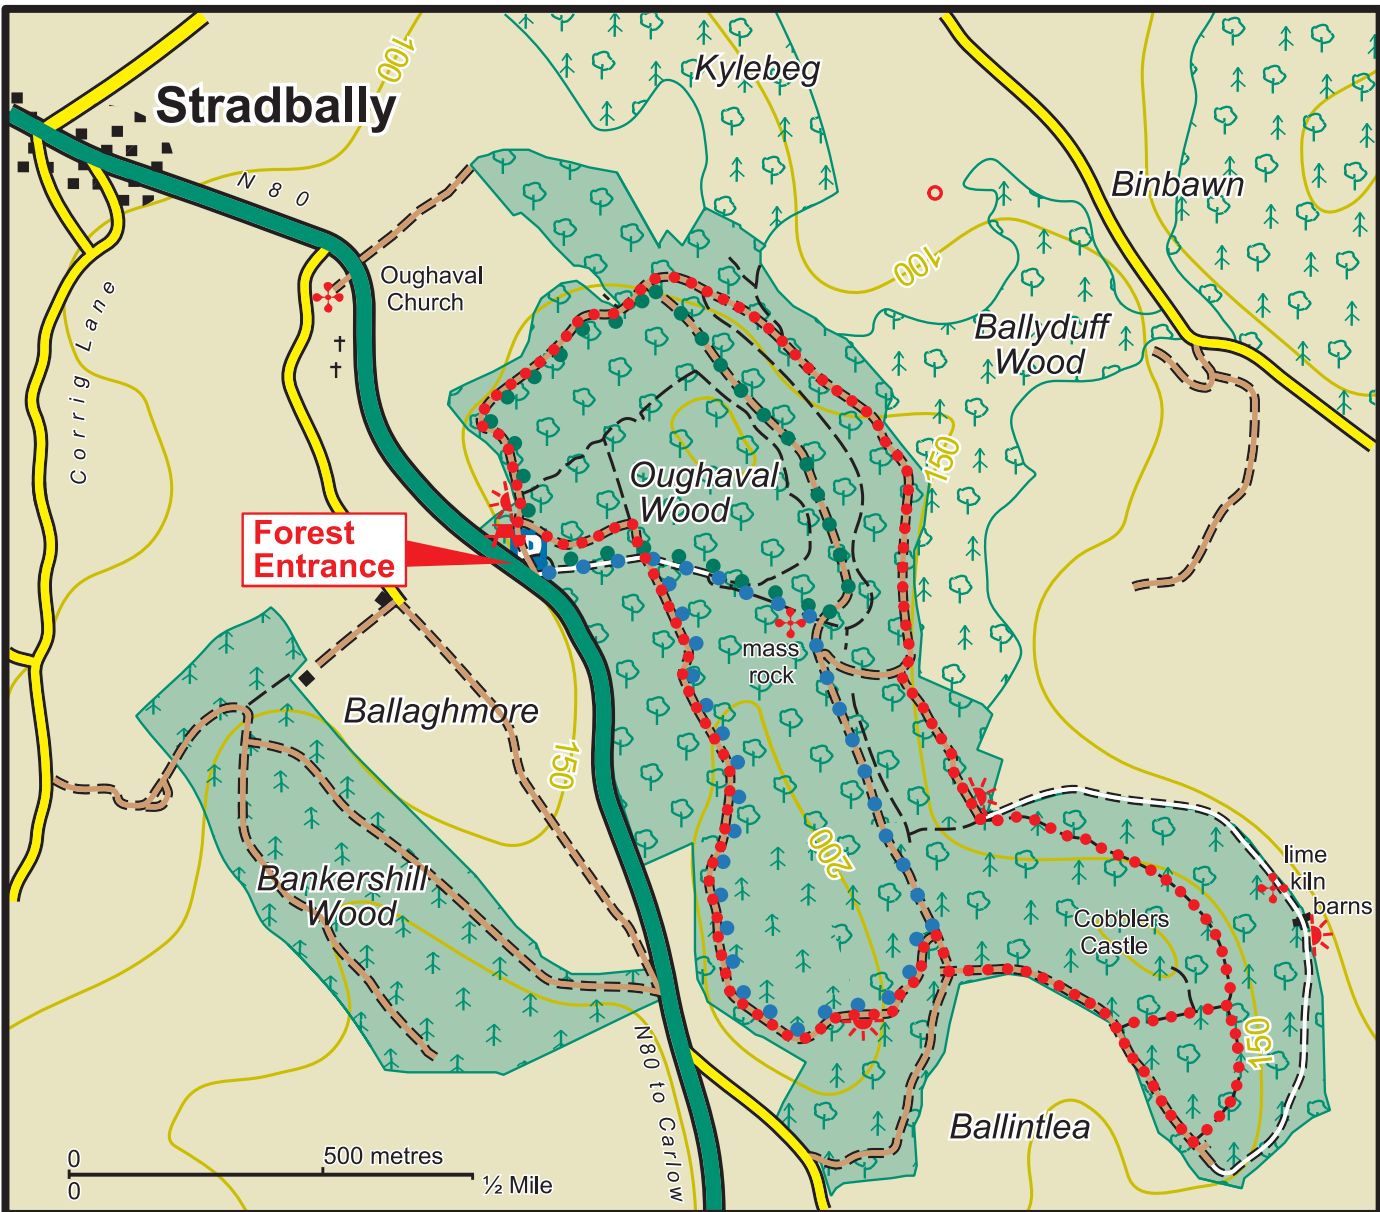

Oughaval Wood

-  Main Road
-  Minor Road
-  Forest Road
-  Forest Track
-  Path
-  Viewpoint

-  Car Park
-  Parking Spot
-  Heritage Site
-  Picnic Area
-  Refreshments

-  Coillte Properties
-  Conifer Forest
-  Broadleaf Forest

-  Cobblers Castle Walk
-  Mass Rock Walk
-  Beech Way Walk

The representation on the map of roads, tracks and paths outside Coillte property should not be interpreted as conferring a right of way.