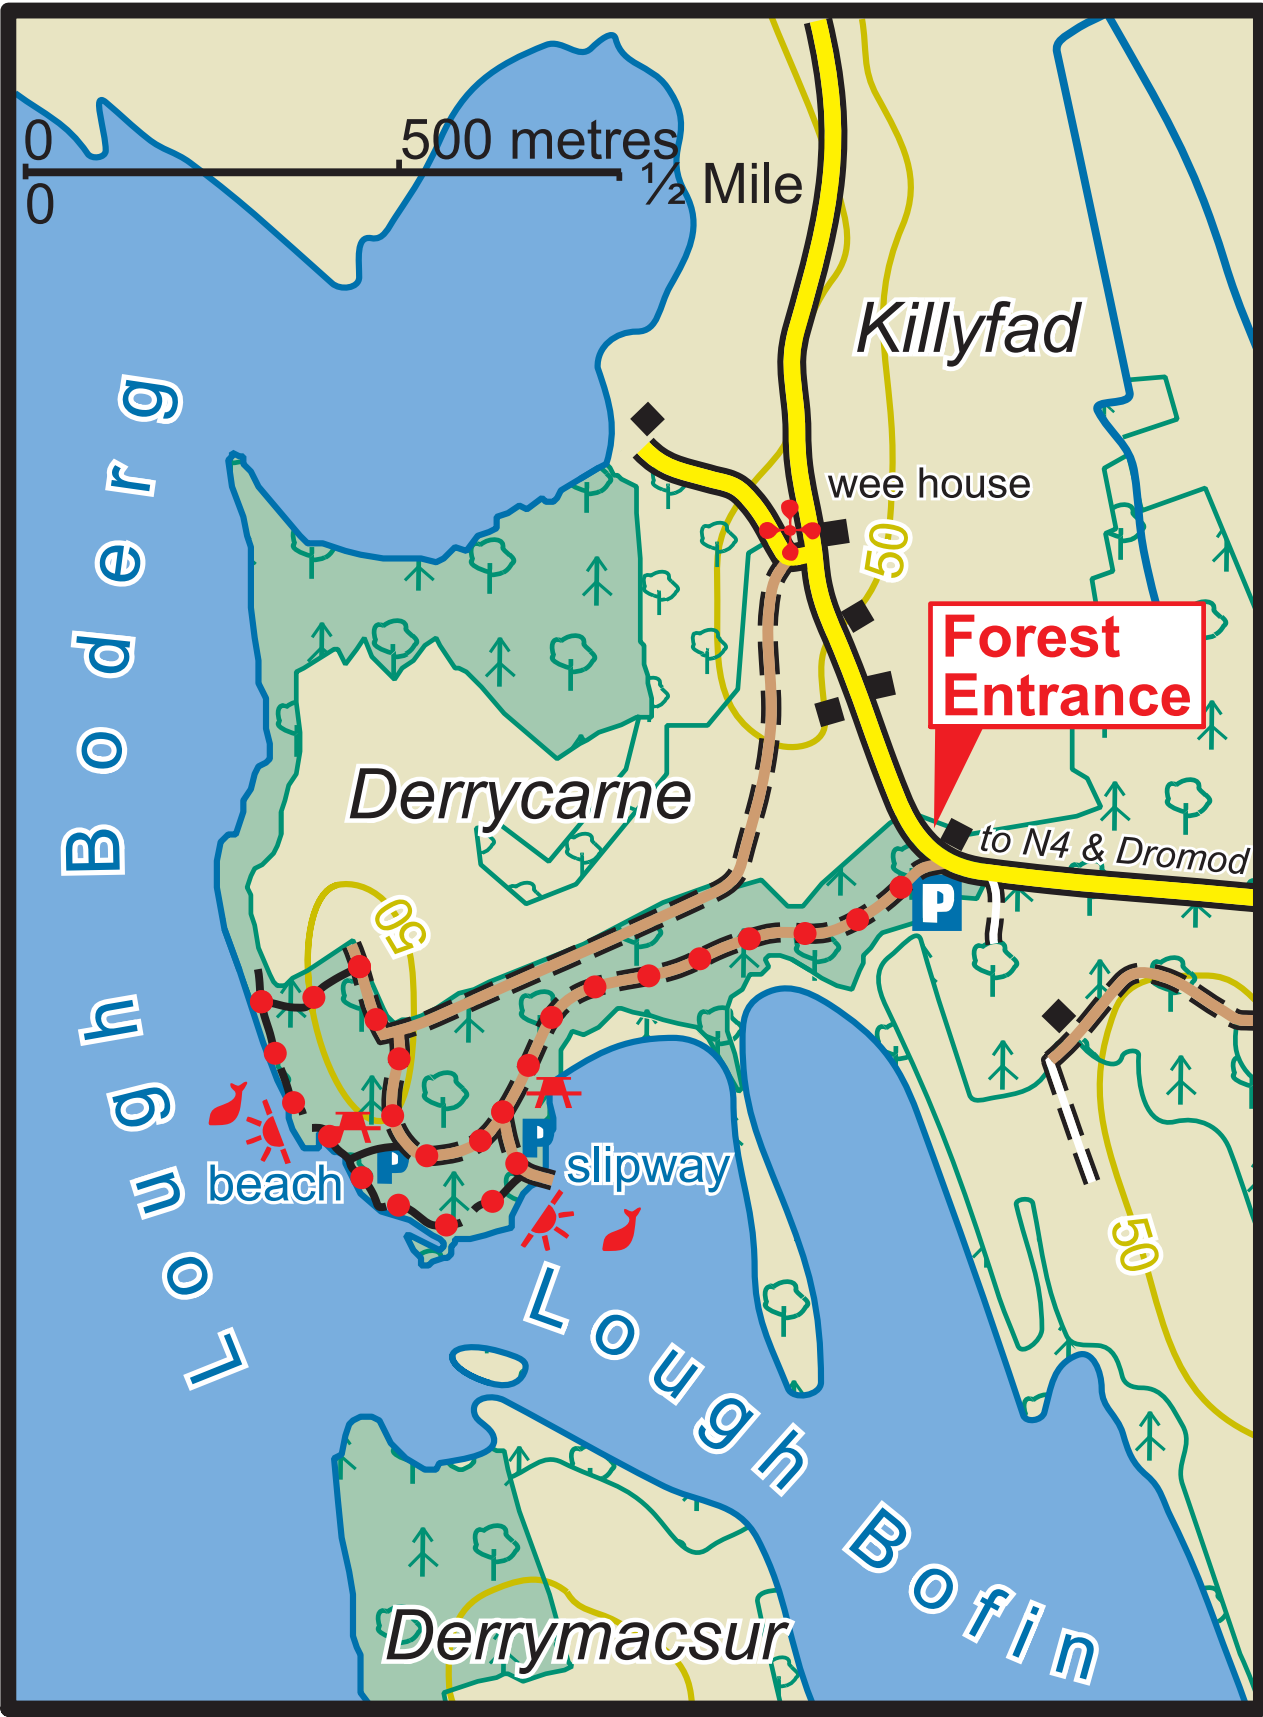

Derrycarne

	Main Road		Car Park		Coillte Properties
	Minor Road		Parking Spot		Conifer Forest
	Forest Road		Heritage Site		Broadleaf Forest
	Forest Track		Picnic Area		
	Path		Fishing		
	Viewpoint				
	Lough Boderg Trail				

The representation on the map of roads, tracks and paths outside Coillte property should not be interpreted as conferring a right of way.