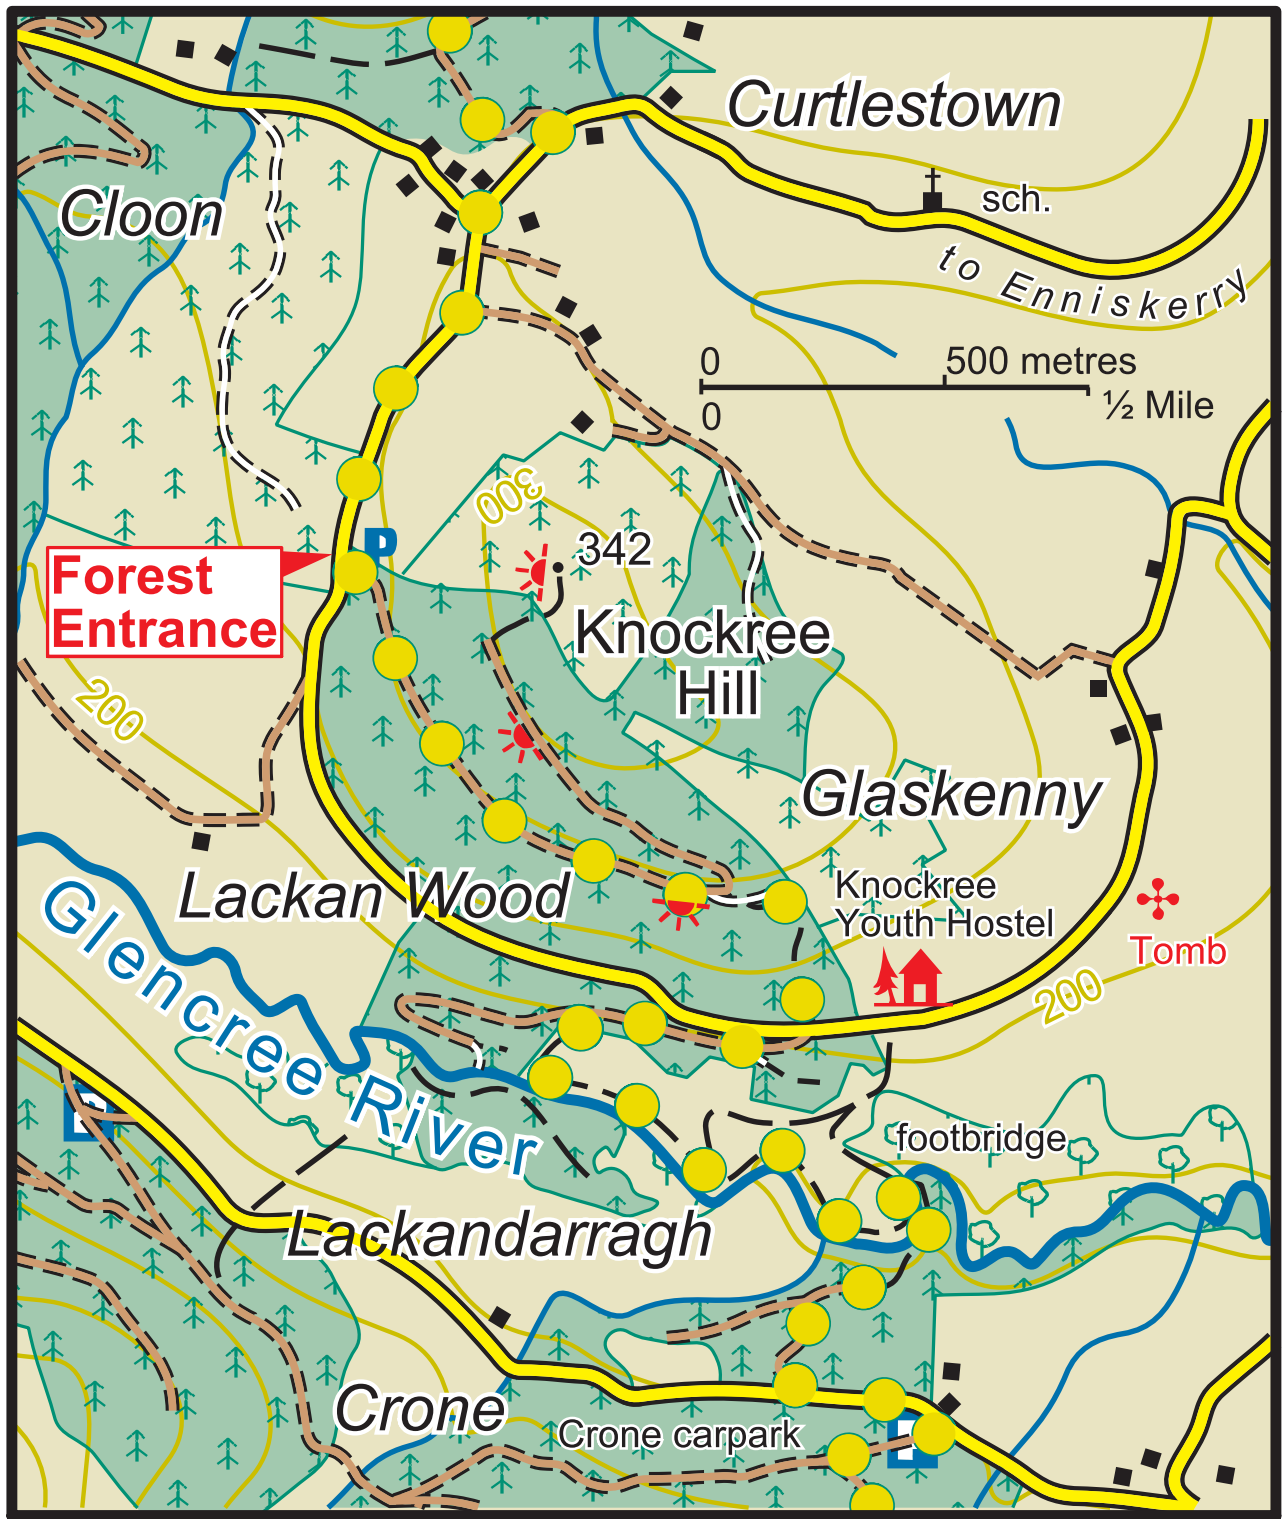

# Lackan Wood

-  Main Road
-  Minor Road
-  Forest Road
-  Forest Track
-  Path
-  Viewpoint

-  Car Park
-  Parking Spot
-  Heritage Site
-  Picnic Area
-  Refreshments

-  Coillte Properties
-  Conifer Forest
-  Broadleaf Forest

The representation on the map of roads, tracks and paths outside Coillte property should not be interpreted as conferring a right of way.

*Wicklow Way (National Waymarked Way)  
Knockree Hill Section*