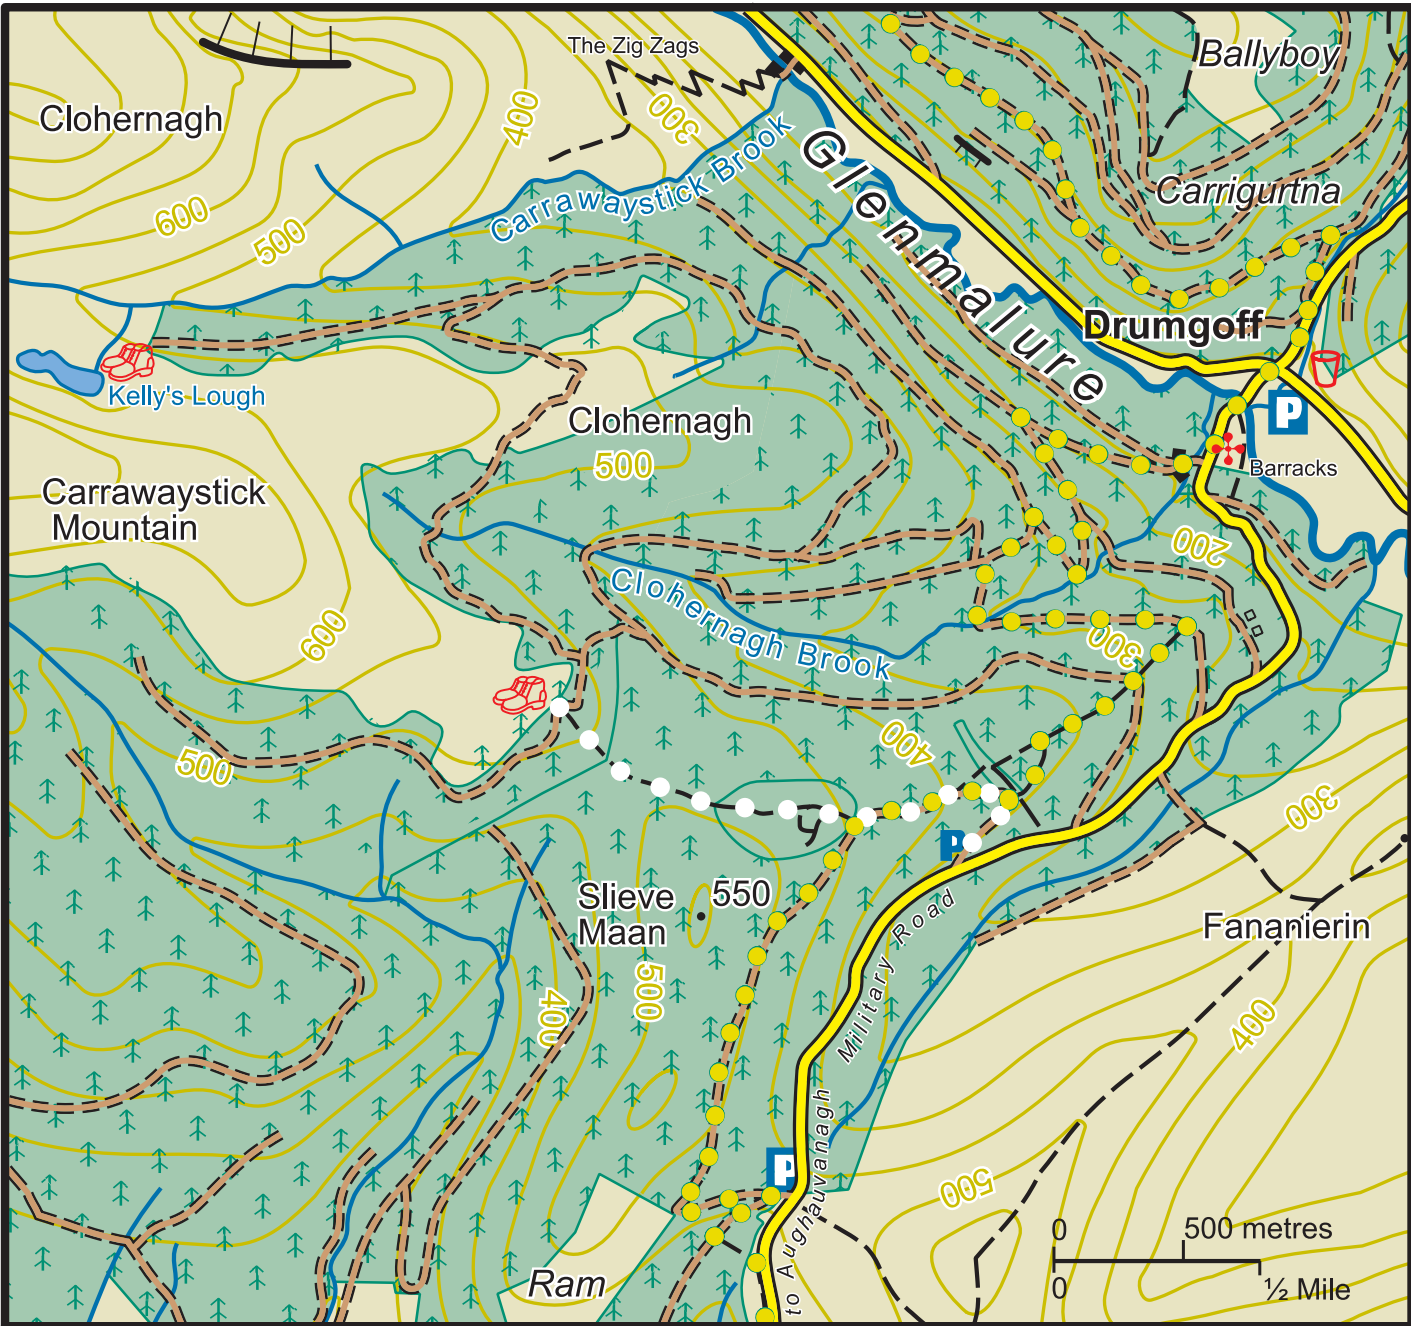

Carrarwaystick

- Main Road
- Minor Road
- Forest Road
- Forest Track
- Path
- Viewpoint

- Car Park
- Parking Spot
- Heritage Site
- Picnic Area
- Refreshments
- Hillwalking Access

- Coillte Properties
- Conifer Forest
- Broadleaf Forest

- Wicklow Way
(National Waymarked Way)
- Mountain Access Route

The representation on the map of roads, tracks and paths outside Coillte property should not be interpreted as conferring a right of way.