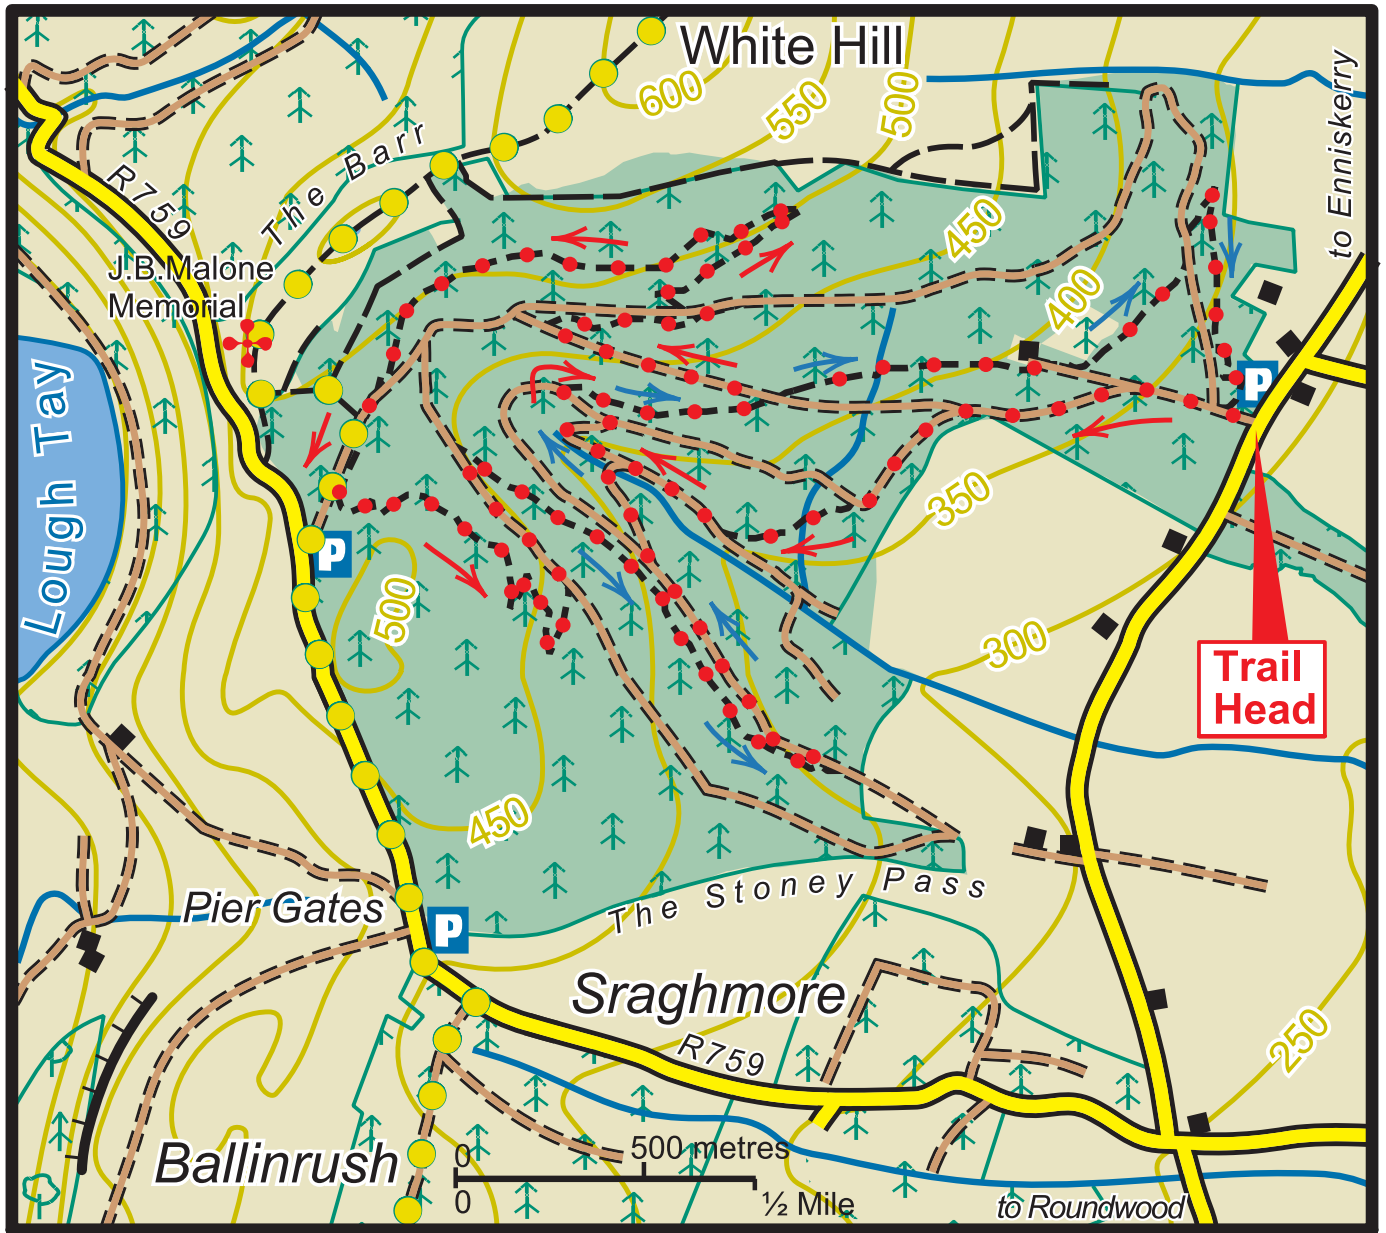

Ballinastoe

- | | | | | | |
|--|--|--|--------------------|--|-------------------------------|
| | Main Road | | Car Park | | Coillte Properties |
| | Minor Road | | Parking Spot | | Conifer Forest |
| | Forest Road | | Heritage Site | | Broadleaf Forest |
| | Single Trail | | Picnic Area | | |
| | Path | | Refreshments | | |
| | Viewpoint | | | | |
| | <i>Ballinastoe Mountain Bike Trail</i> | | <i>Wicklow Way</i> | | <i>National Waymarked Way</i> |
| | <i>Outward direction</i> | | | | |
| | <i>Return direction</i> | | | | |
- note: you must obey direction of travel as bike trails are narrow single trails

The representation on the map of roads, tracks and paths outside Coillte property should not be interpreted as conferring a right of way.