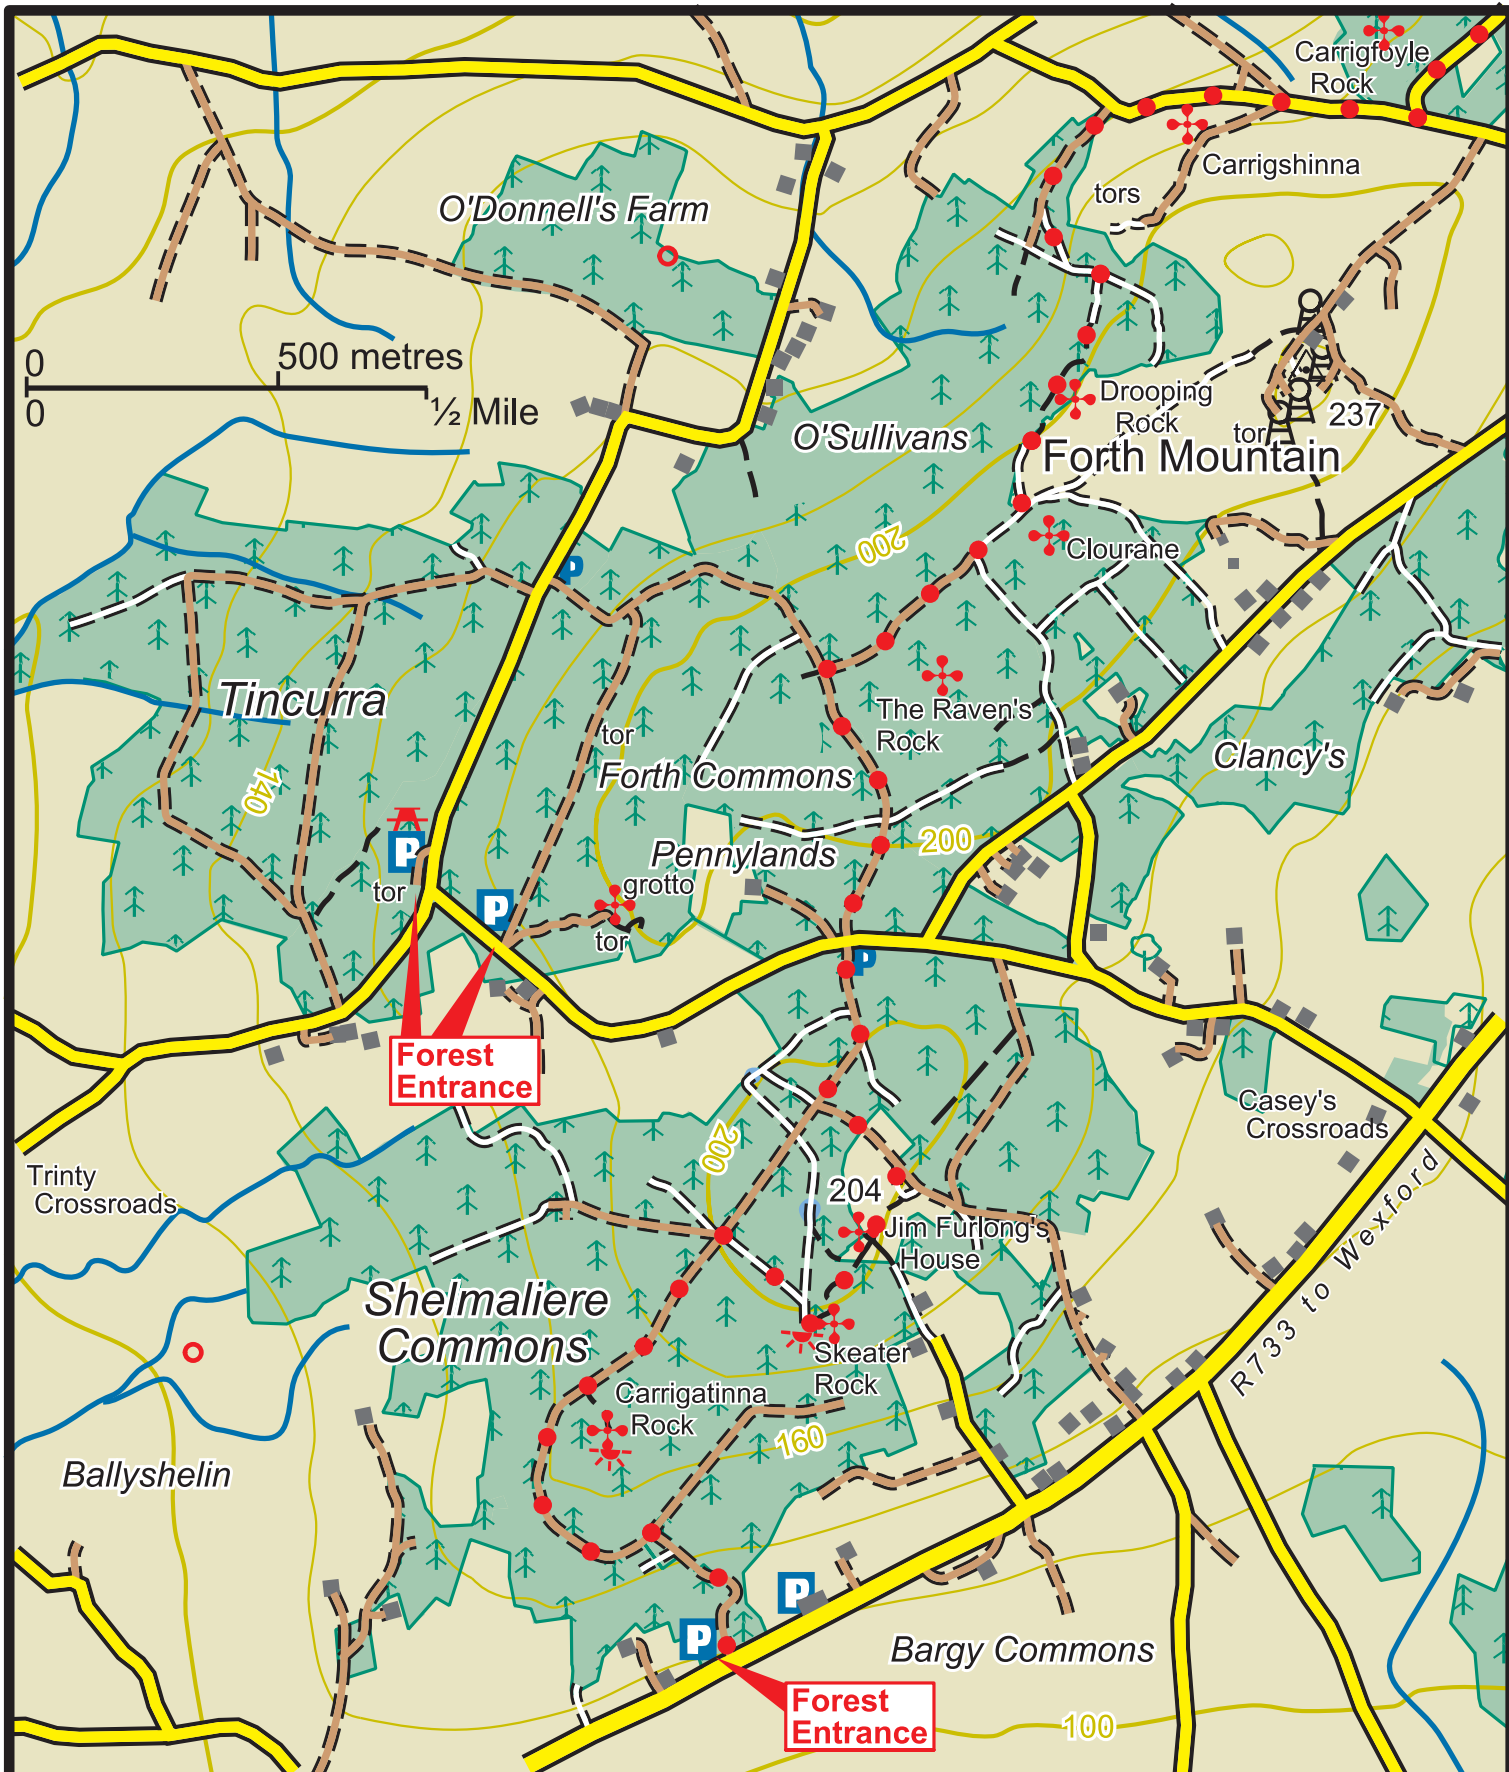

Shelmaliere / Forth Mountain

- Main Road
- Minor Road
- Forest Road
- Forest Track
- Path
- Viewpoint
- Car Park
- Parking Spot
- Heritage Site
- Picnic Area
- Coillte Properties
- Conifer Forest
- Broadleaf Forest
- Three Rocks Trail

The representation on the map of roads, tracks and paths outside Coillte property should not be interpreted as conferring a right of way.