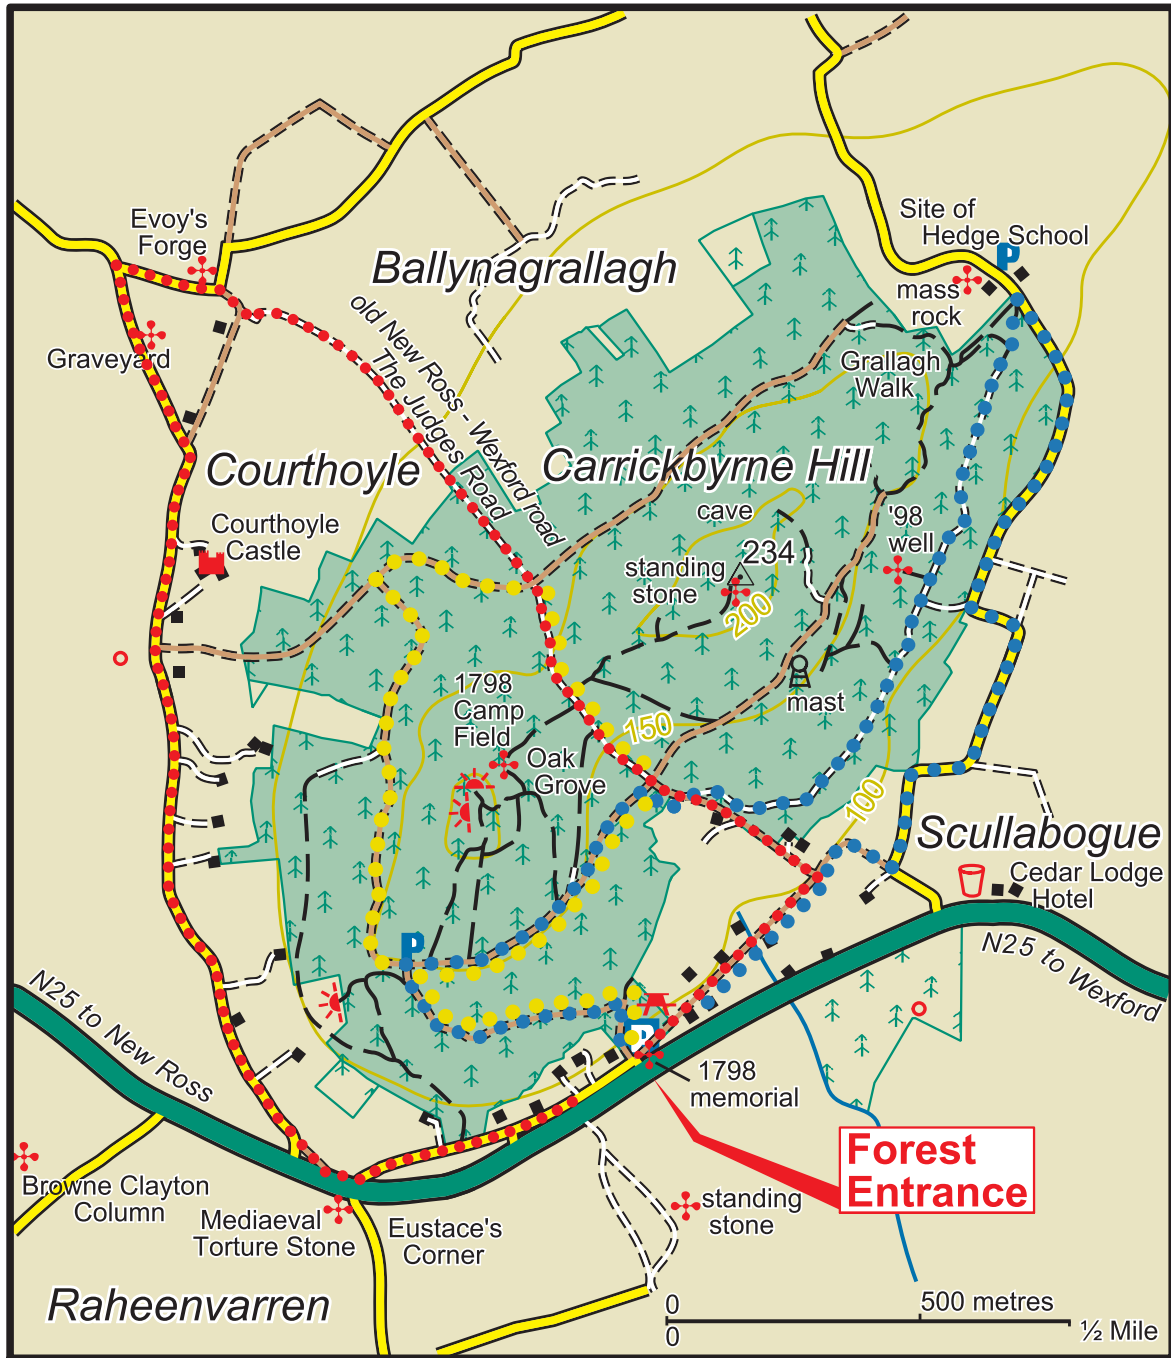

Carrickbyrne Forest

- | | | | | | |
|------|--------------|-----------------------------------|---------------|--|--------------------|
| | Main Road | | Car Park | | Coillte Properties |
| | Minor Road | | Parking Spot | | Conifer Forest |
| | Forest Road | | Heritage Site | | Broadleaf Forest |
| | Forest Track | | Picnic Area | | |
| | Path | | Refreshments | | |
| | Viewpoint | | Toilets | | |
|
 | | | | | |
| | | <i>Slí na Slainte Yellow Walk</i> | | | |
| | | <i>Slí na Slainte Blue Walk</i> | | | |
| | | <i>Slí na Slainte Red Walk</i> | | | |

The representation on the map of roads, tracks and paths outside Coillte property should not be interpreted as conferring a right of way.