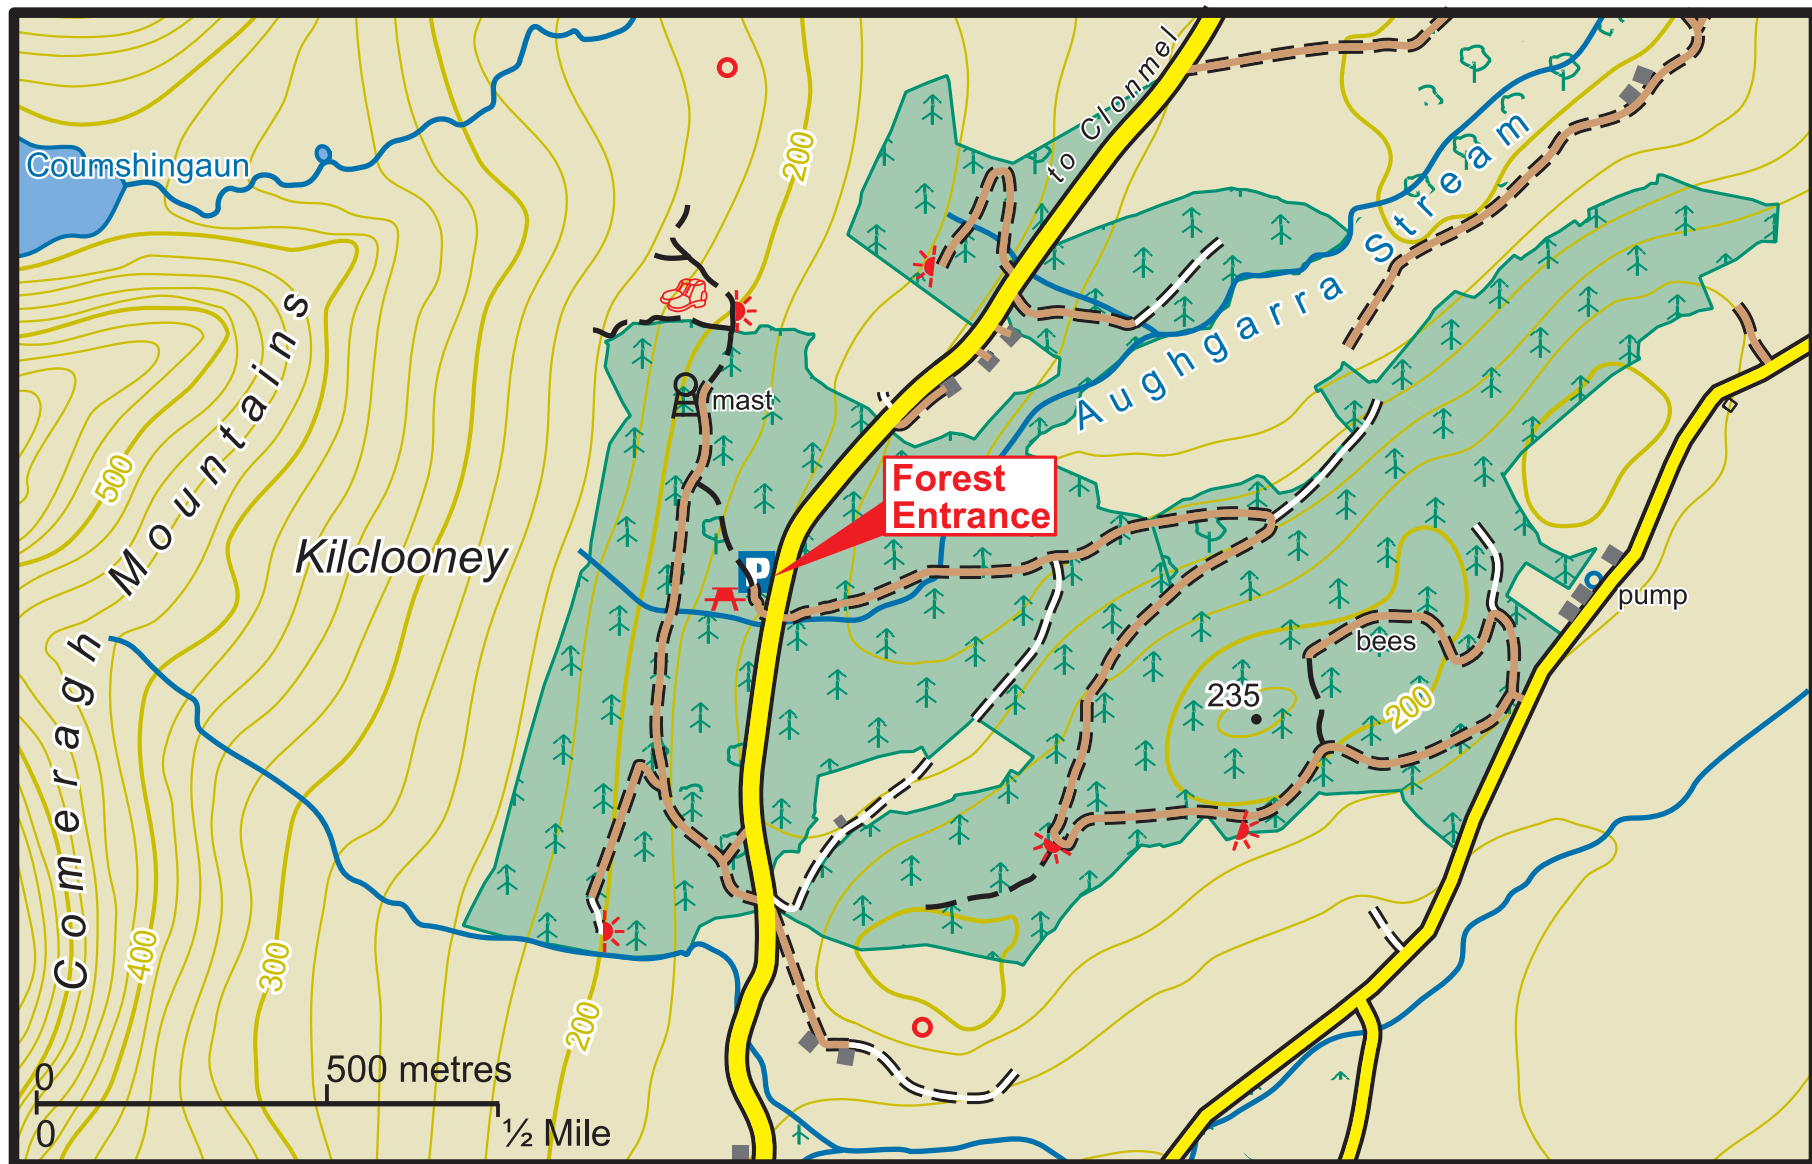

Kilclooney

- | | | | | | |
|--|--------------|--|--------------------|--|--------------------|
| | Main Road | | Car Park | | Coillte Properties |
| | Minor Road | | Parking Spot | | Conifer Forest |
| | Forest Road | | Heritage Site | | Broadleaf Forest |
| | Forest Track | | Picnic Area | | |
| | Path | | Hillwalking Access | | |
| | Viewpoint | | | | |

The representation on the map of roads, tracks and paths outside Coillte property should not be interpreted as conferring a right of way.