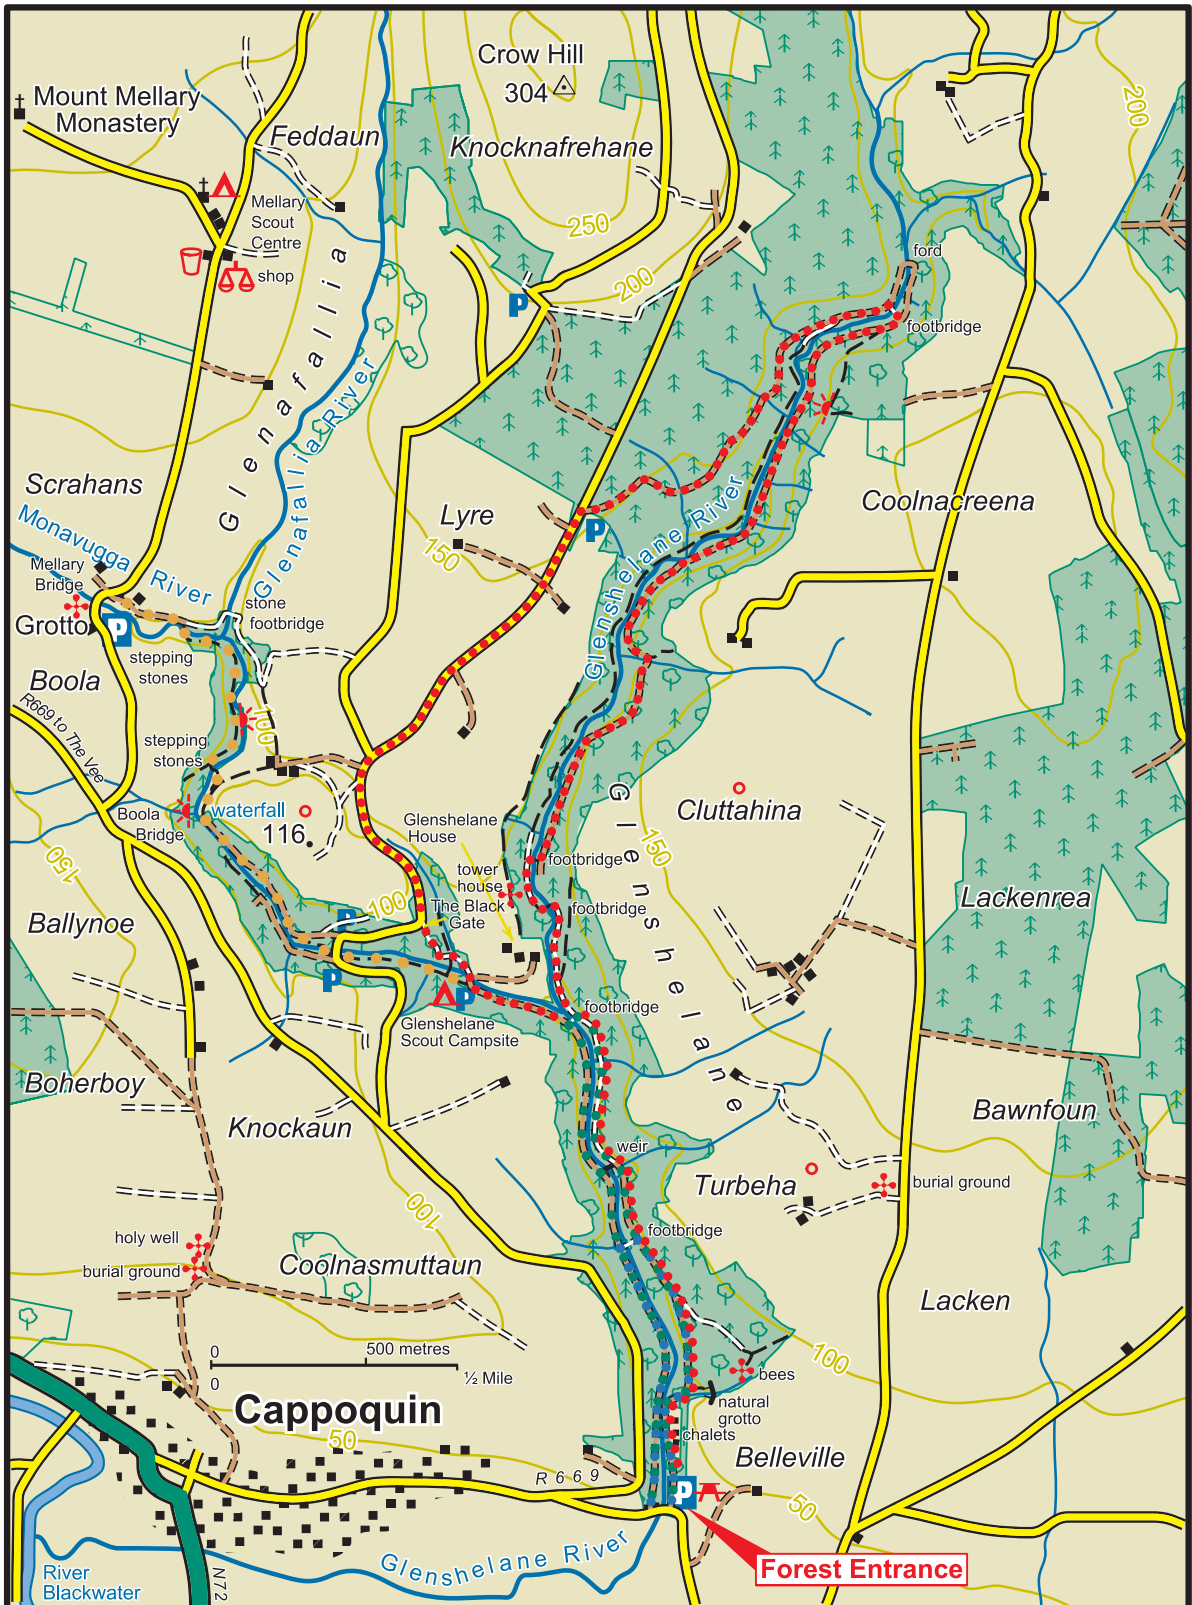

Glenshelane Forest

- Main Road
- Minor Road
- Forest Road
- Forest Track
- Path
- Viewpoint

- Car Park
- Parking Spot
- Heritage Site
- Picnic Area
- Refreshments
- Toilets

- Coillte Properties
- Conifer Forest
- Broadleaf Forest

Blue Walk

Green Walk

Red Walk

Mellary Bridge Grotto Walk

The representation on the map of roads, tracks and paths outside Coillte property should not be interpreted as conferring a right of way.