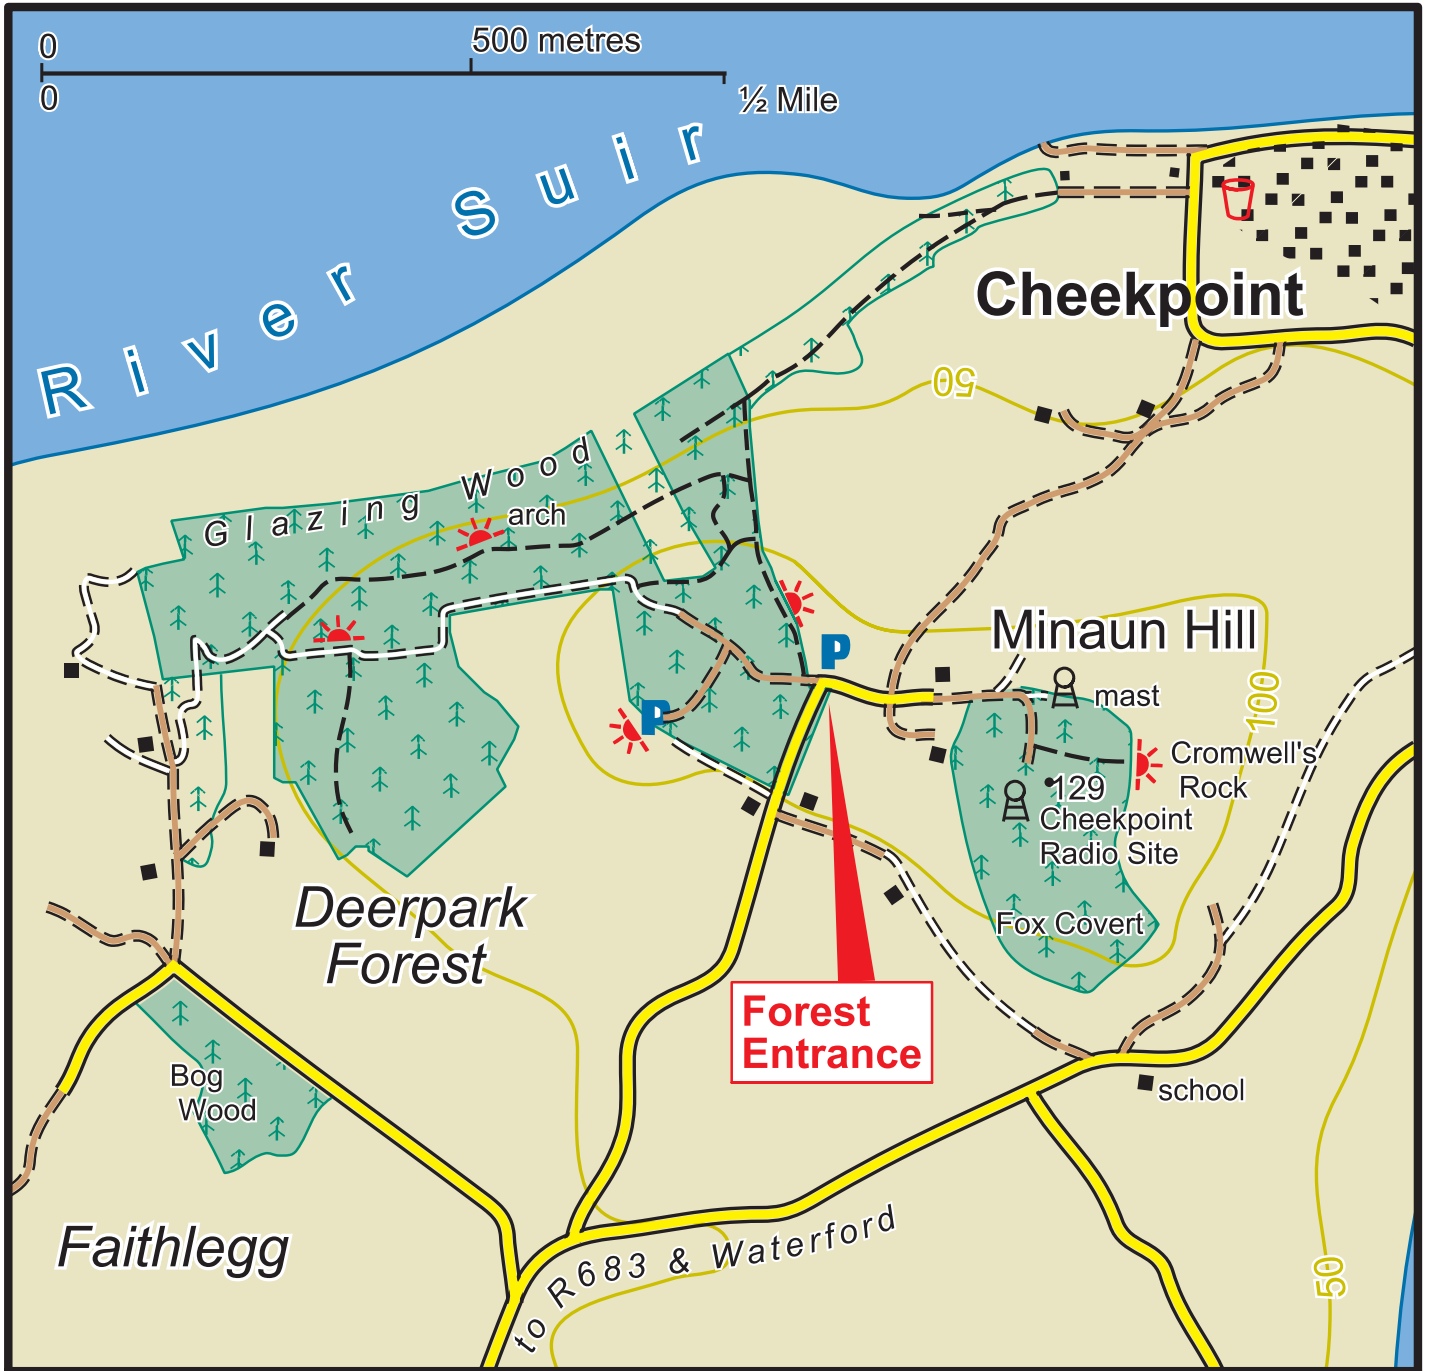

Faithlegg Forest

- | | | | | | |
|-------------------------------------------------------------------------------------|--------------|-------------------------------------------------------------------------------------|---------------|--------------------------------------------------------------------------------------|--------------------|
|  | Main Road |  | Car Park |  | Coillte Properties |
|  | Minor Road |  | Parking Spot |  | Conifer Forest |
|  | Forest Road |  | Heritage Site |  | Broadleaf Forest |
|  | Forest Track |  | Picnic Area | | |
|  | Path |  | Refreshments | | |
|  | Viewpoint |  | Toilets | | |

The representation on the map of roads, tracks and paths outside Coillte property should not be interpreted as conferring a right of way.