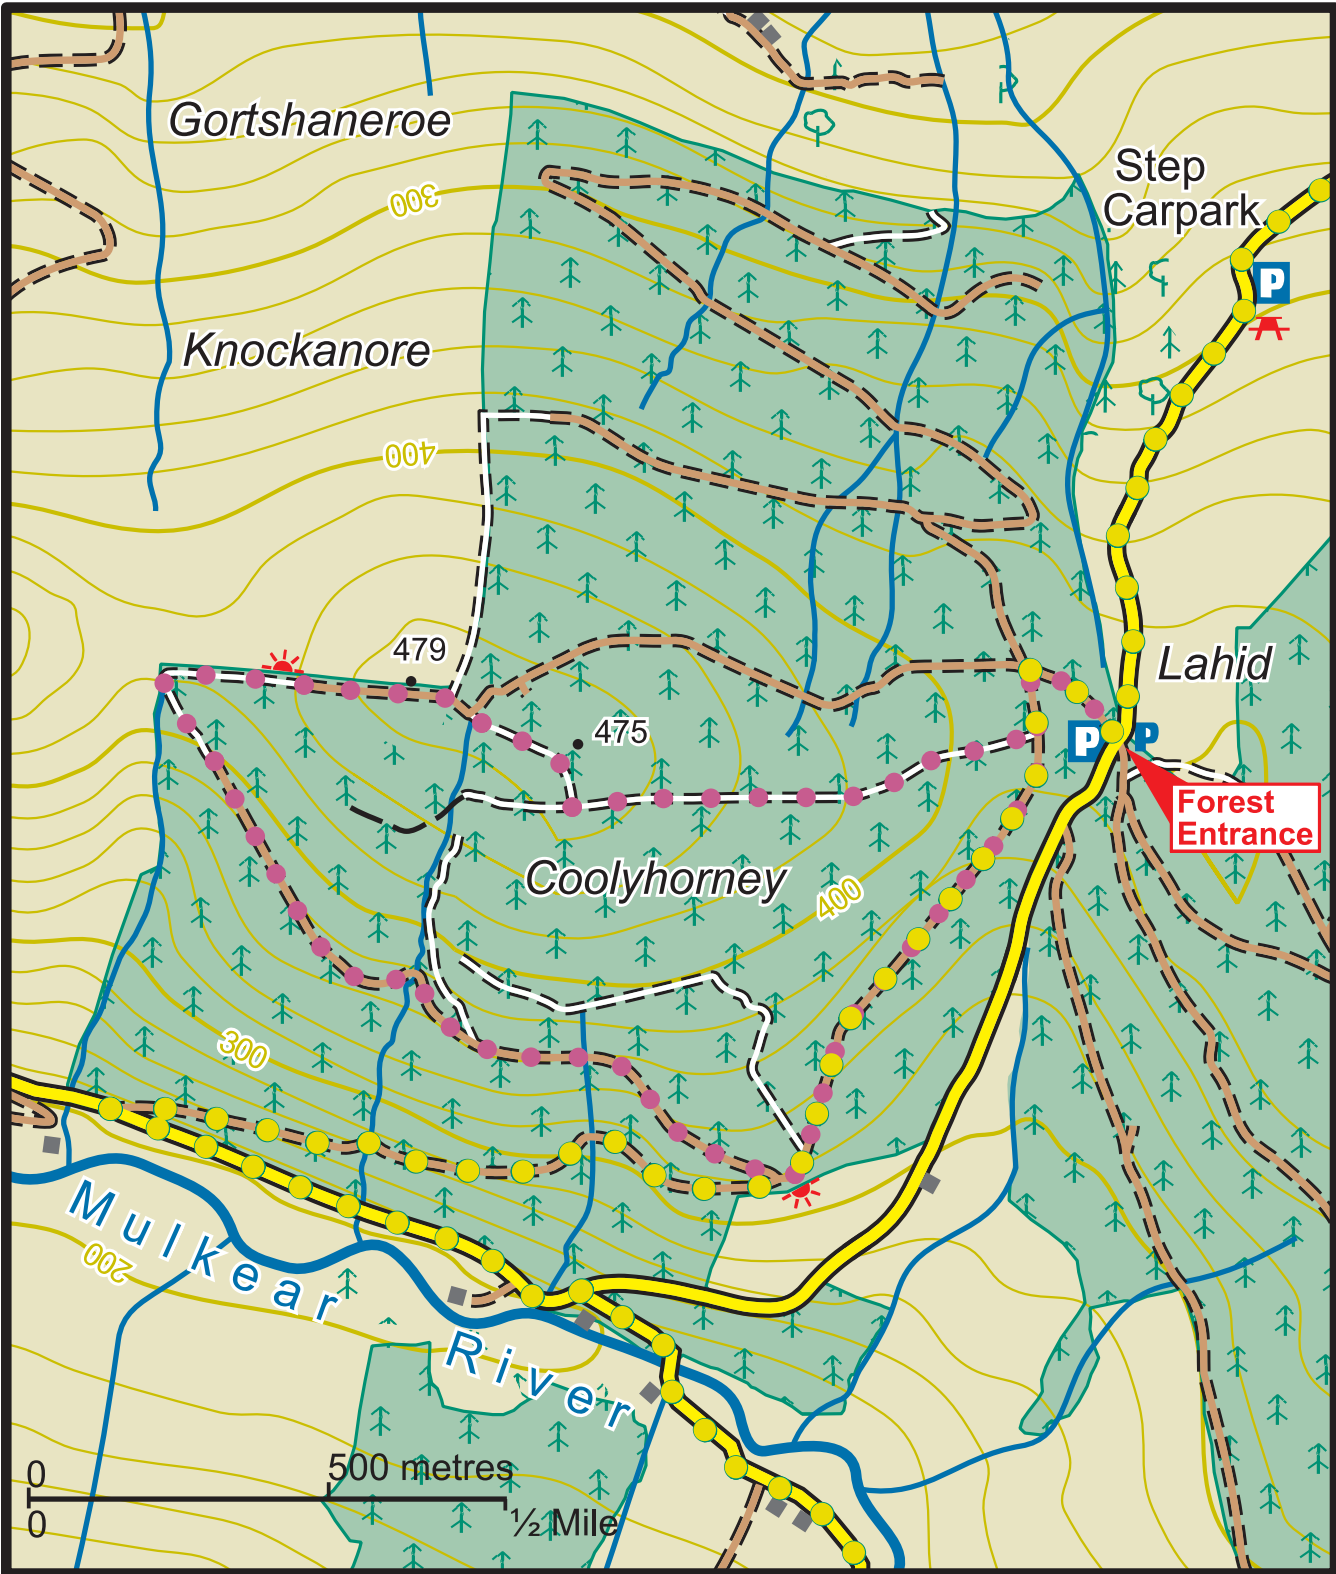

# Knockanore

- Main Road
- Minor Road
- Forest Road
- Forest Track
- Path
- Viewpoint

- Car Park
- Parking Spot
- Heritage Site
- Picnic Area

- Coillte Properties
- Conifer Forest
- Broadleaf Forest

*Slieve Felim Way*  
*National Waymarked Way*

*Silvermines Ridge Loop*

The representation on the map of roads, tracks and paths outside Coillte property should not be interpreted as conferring a right of way.