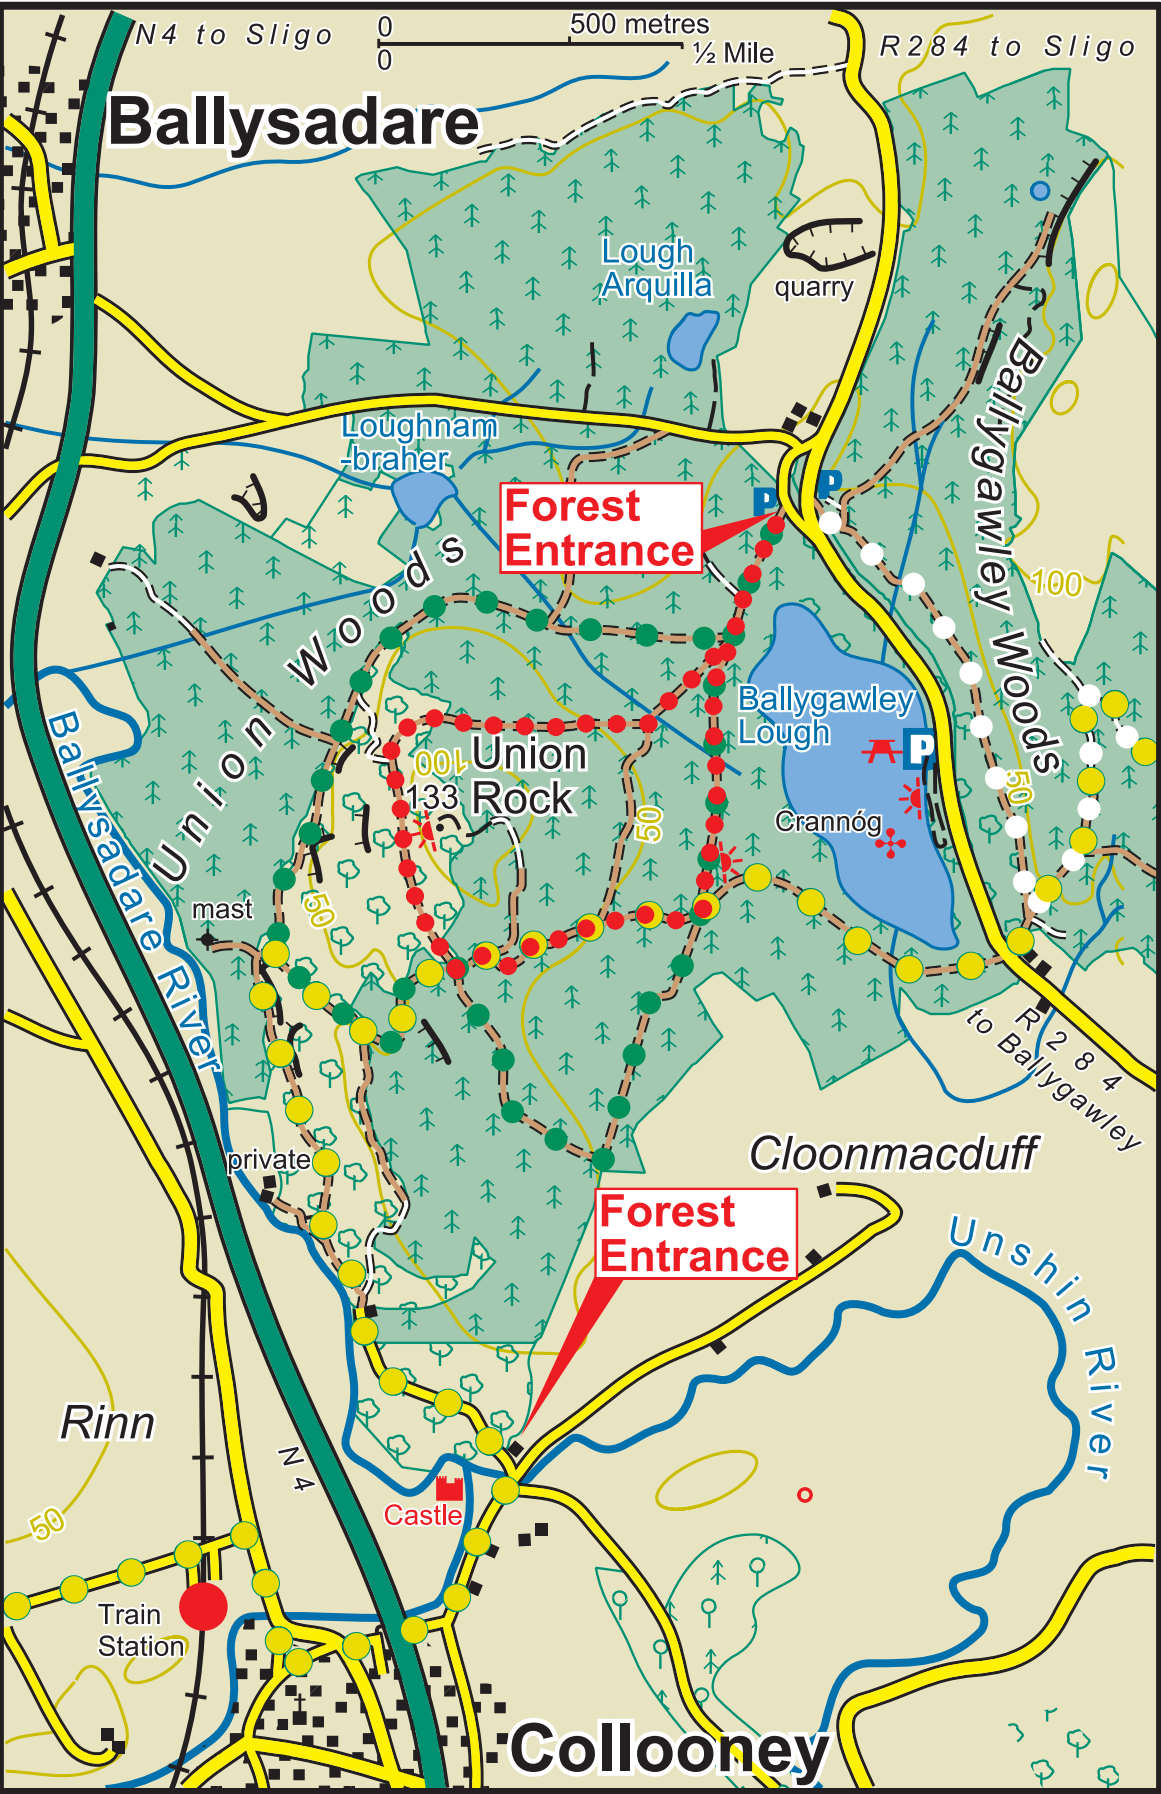

Union Wood

- | | | | | | |
|--|-----------------------|--|------------------|--|--------------------|
| | Main Road | | Car Park | | Coillte Properties |
| | Minor Road | | Parking Spot | | Conifer Forest |
| | Forest Road | | Heritage Site | | Broadleaf Forest |
| | Forest Track | | Picnic Area | | |
| | Path | | Refreshments | | |
| | Viewpoint | | Toilets | | |
| | Sligo Way | | Union Rock Trail | | Oakwood Trail |
| | Mountain Access Trail | | | | |

The representation on the map of roads, tracks and paths outside Coillte property should not be interpreted as conferring a right of way.