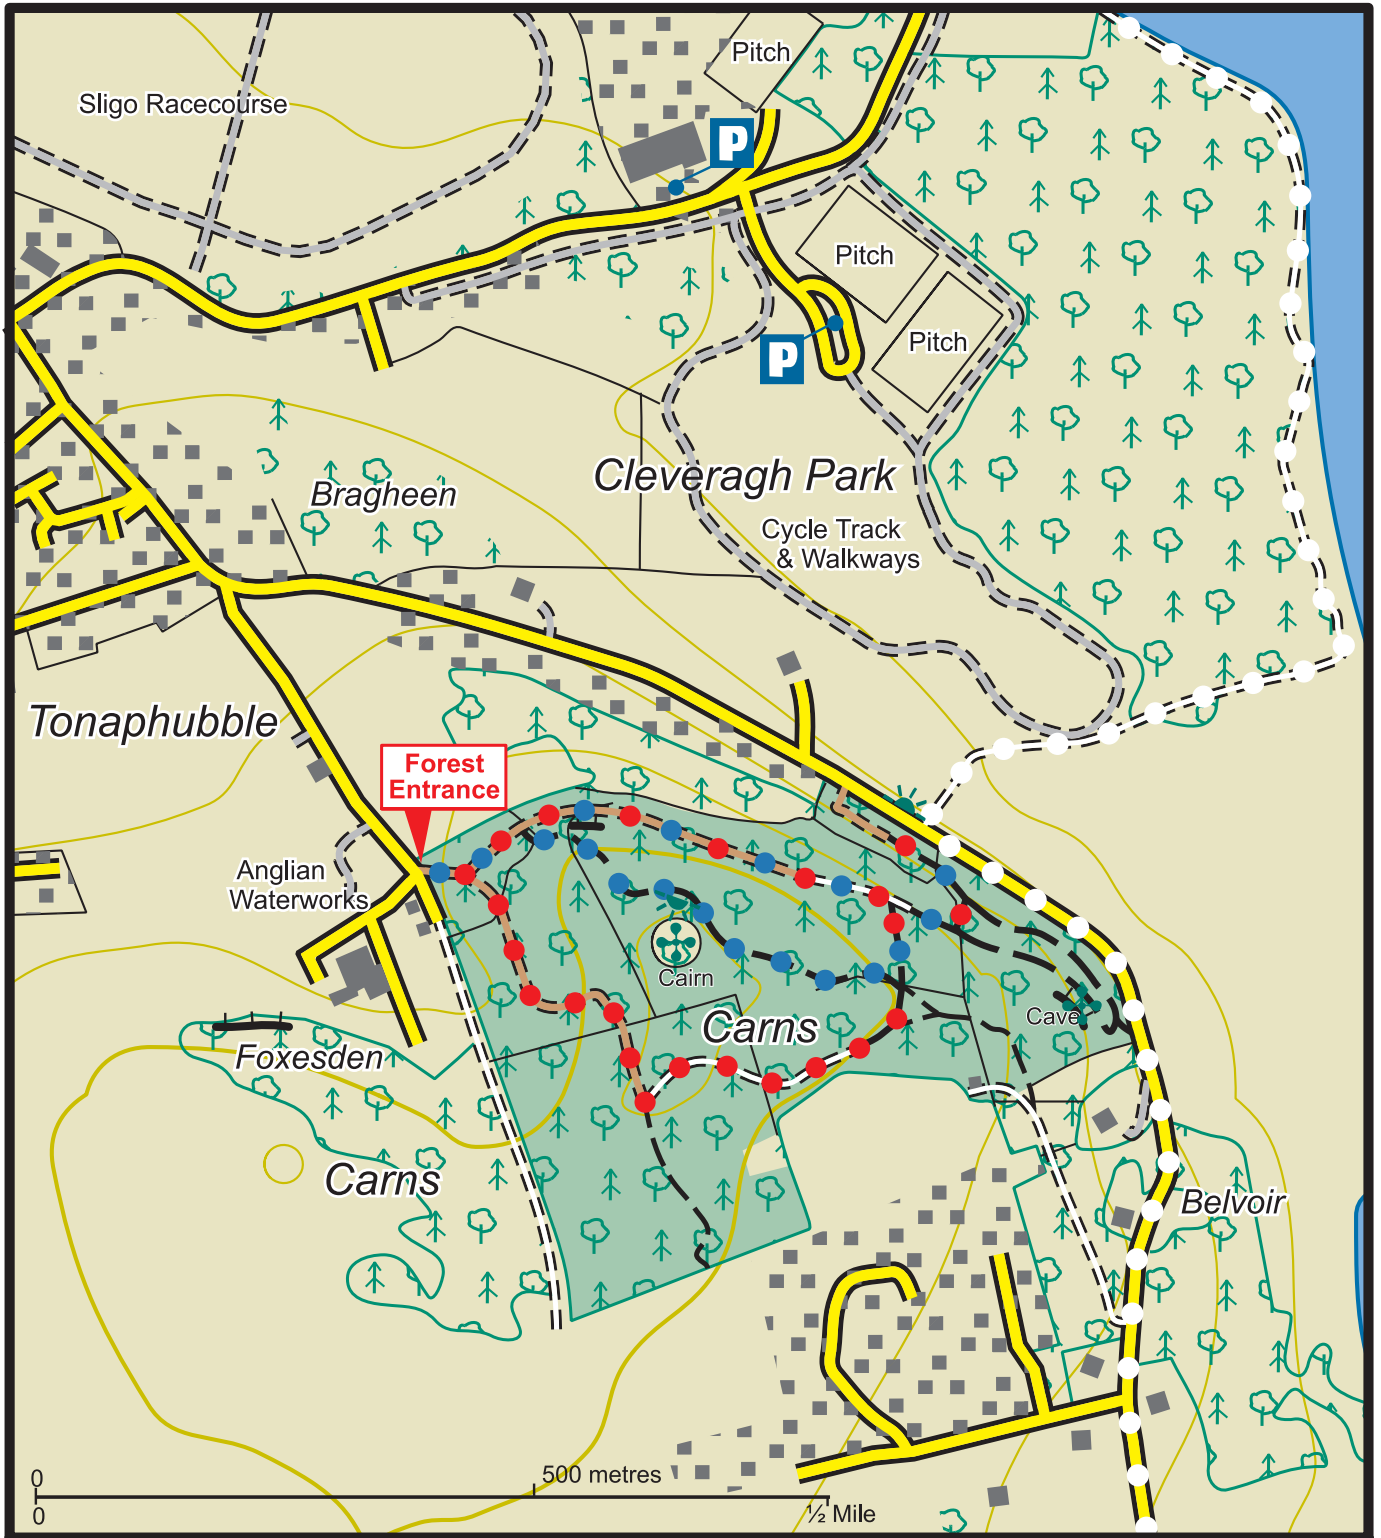

Na Carna - Carns

- | | | | | | |
|--|-------------------------------|---|-------------------------------------|---|---------------------|
|  | Príomhbhóthar / Main Road |  | Carrchlós / Car Park |  | Réadmhaoine Coillte |
|  | Mionbhóthar / Minor Road |  | Ball páirceála / Parking Spot |  | Coillte Properties |
|  | Bóthar Foraoise / Forest Road |  | Láthair Oidhreachta / Heritage Site |  | Conifer Forest |
|  | Raon / Track |  | Láthair Phicnicí / Picnic Area |  | Broadleaf Forest |
|  | Cosán / Path |  | Bia agus Deochanna / Refreshments | | |
|  | Ionad Amhairc / Viewpoint | | | | |

Níor chóir go léirmhíneodh an léiriúchán ar an léarscáil de na bóithre, raonta agus cosáin taobh amuigh de réadmhaoine Coillte mar go bhfuil ceart slí tugtha

The representation on the map of roads, tracks and paths outside Coillte property should not be interpreted as conferring a right of way.

- | | |
|--|---------------------|
|  | Cairn Loop |
|  | Mixed Woodland Loop |
|  | North West |
|  | Cycle Trail |