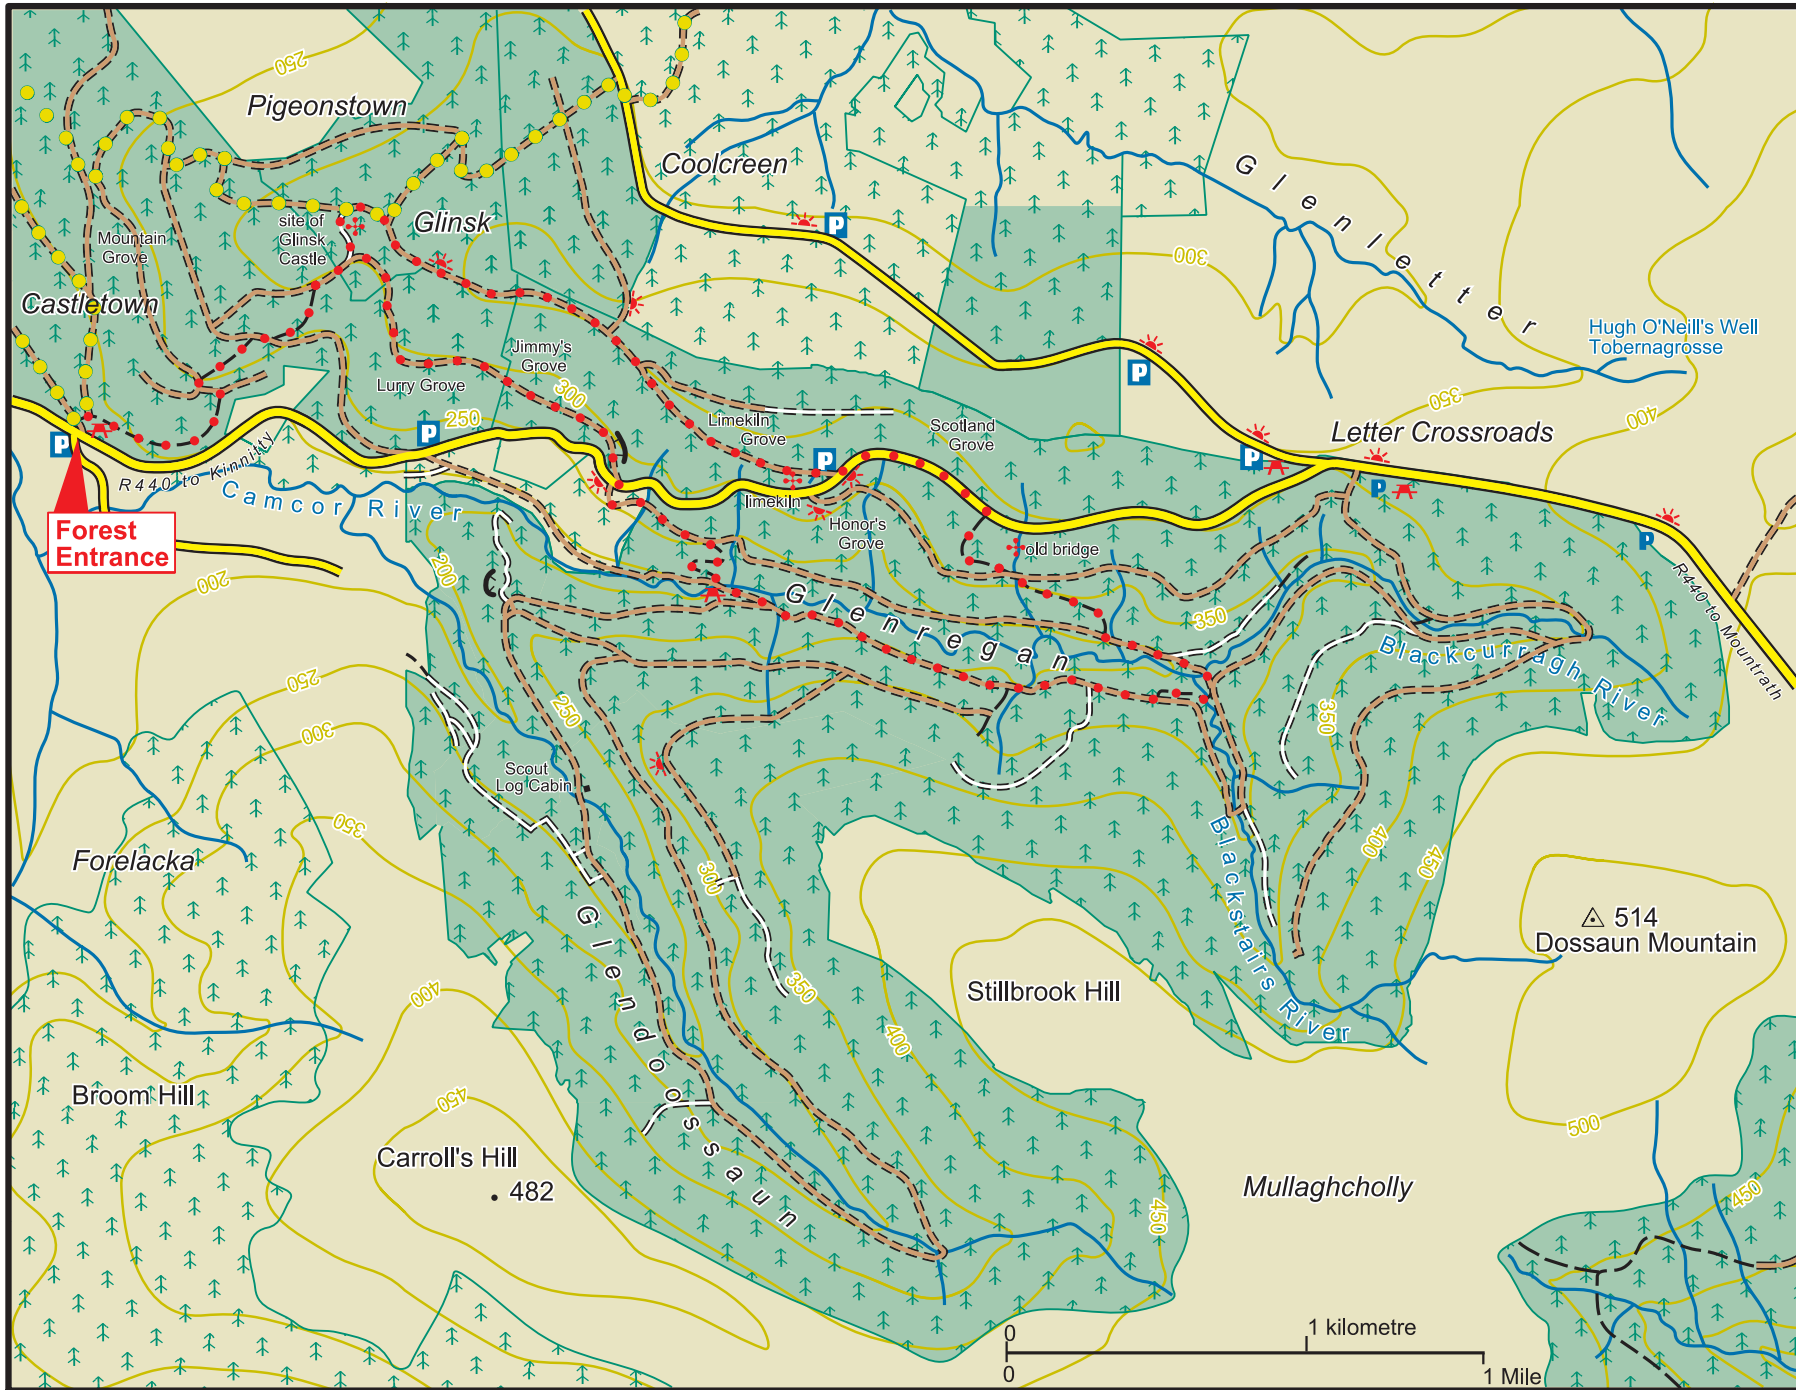

Glenregan

- Main Road
- Minor Road
- Forest Road
- Forest Track
- Path
- Viewpoint

- Car Park
- Parking Spot
- Heritage Site
- Picnic Area
- Refreshments

- Coillte Properties
- Conifer Forest
- Broadleaf Forest

- Slieve Bloom Way
- National Waymarked Way
- Glenregan Loop

The representation on the map of roads, tracks and paths outside Coillte property should not be interpreted as conferring a right of way.