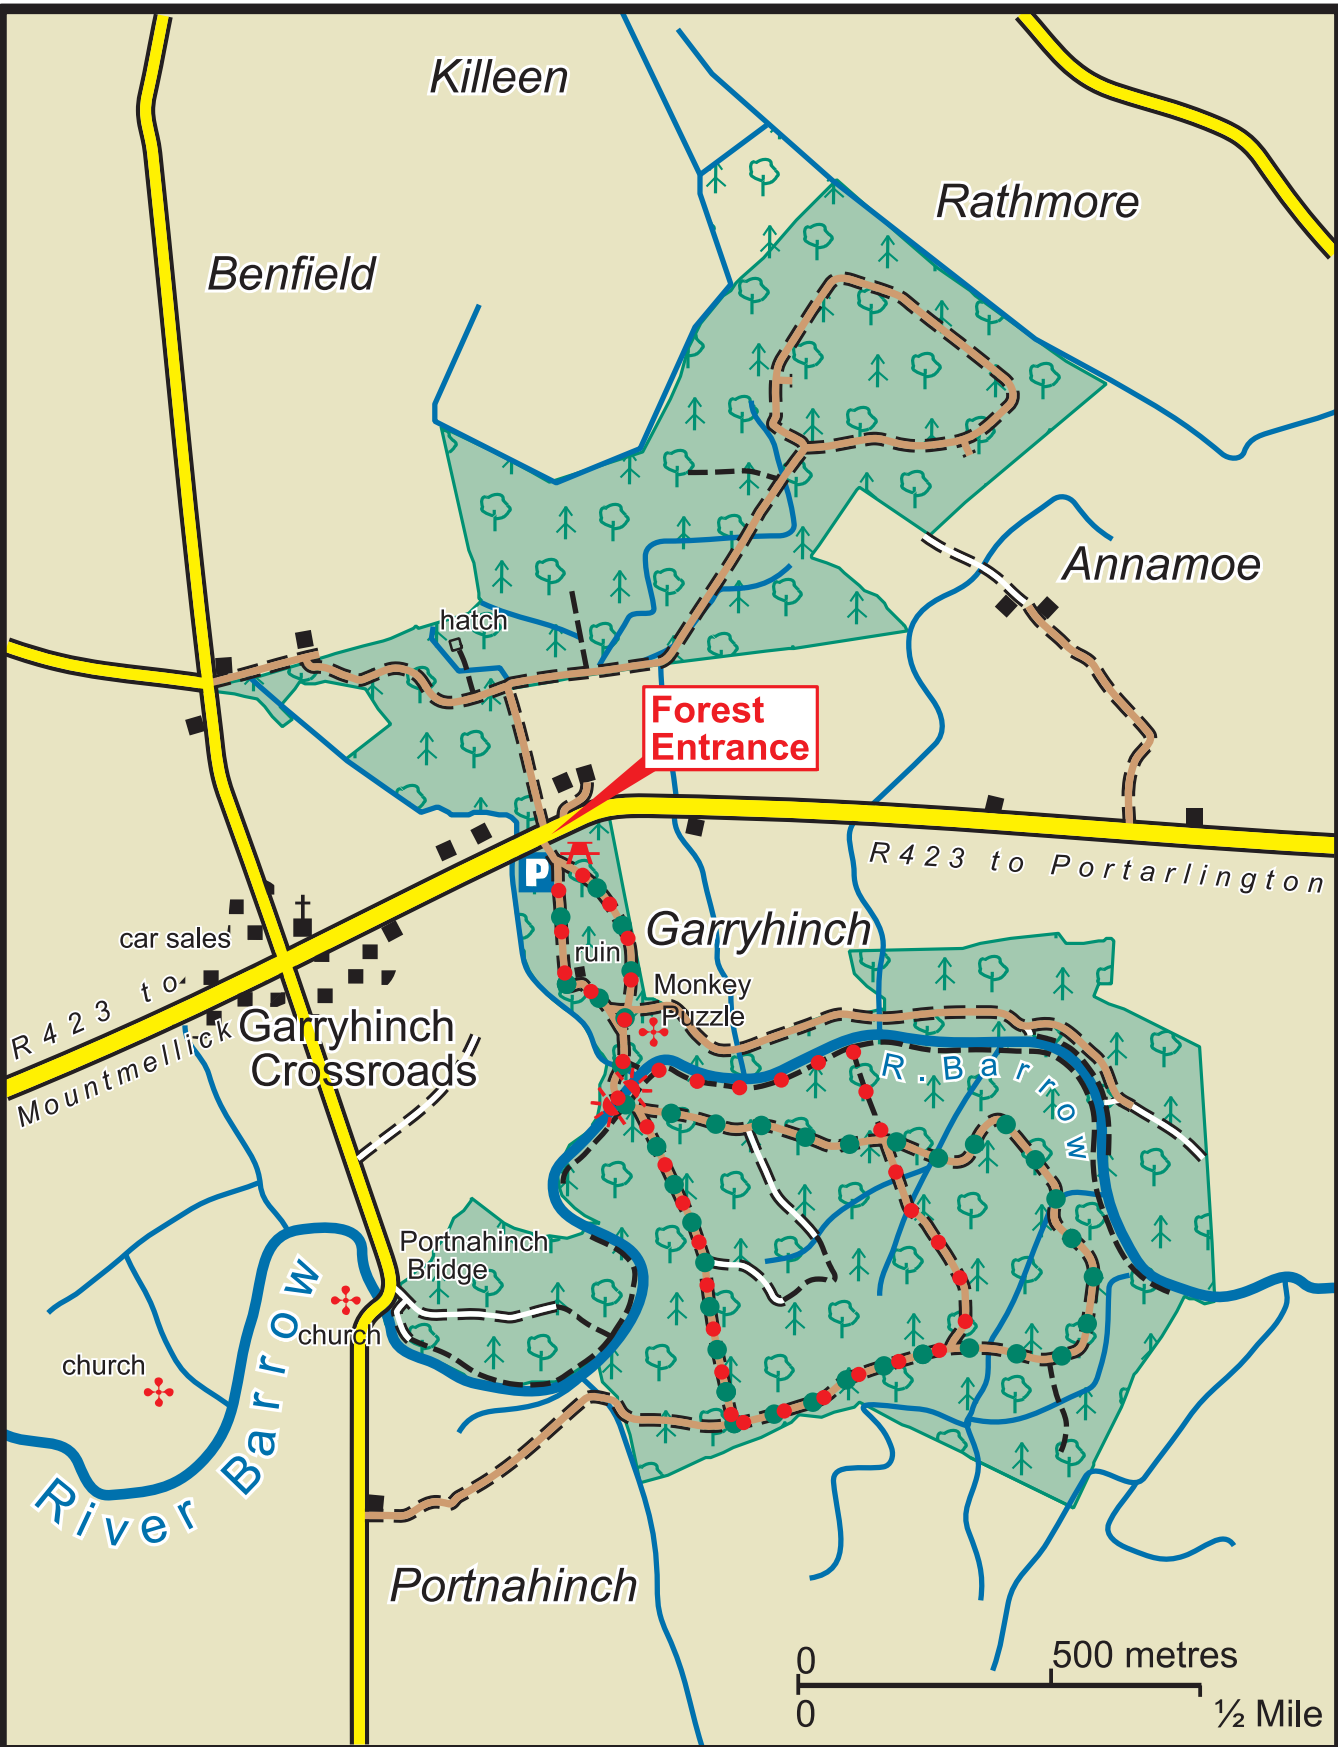

Garryhinch

Main Road
Minor Road
Forest Road
Forest Track
Path
Viewpoint

Car Park
Parking Spot
Heritage Site
Picnic Area
Refreshments

Coillte Properties
Conifer Forest
Broadleaf Forest

Barrow Walk
Garryhinch Loop

The representation on the map of roads, tracks and paths outside Coillte property should not be interpreted as conferring a right of way.