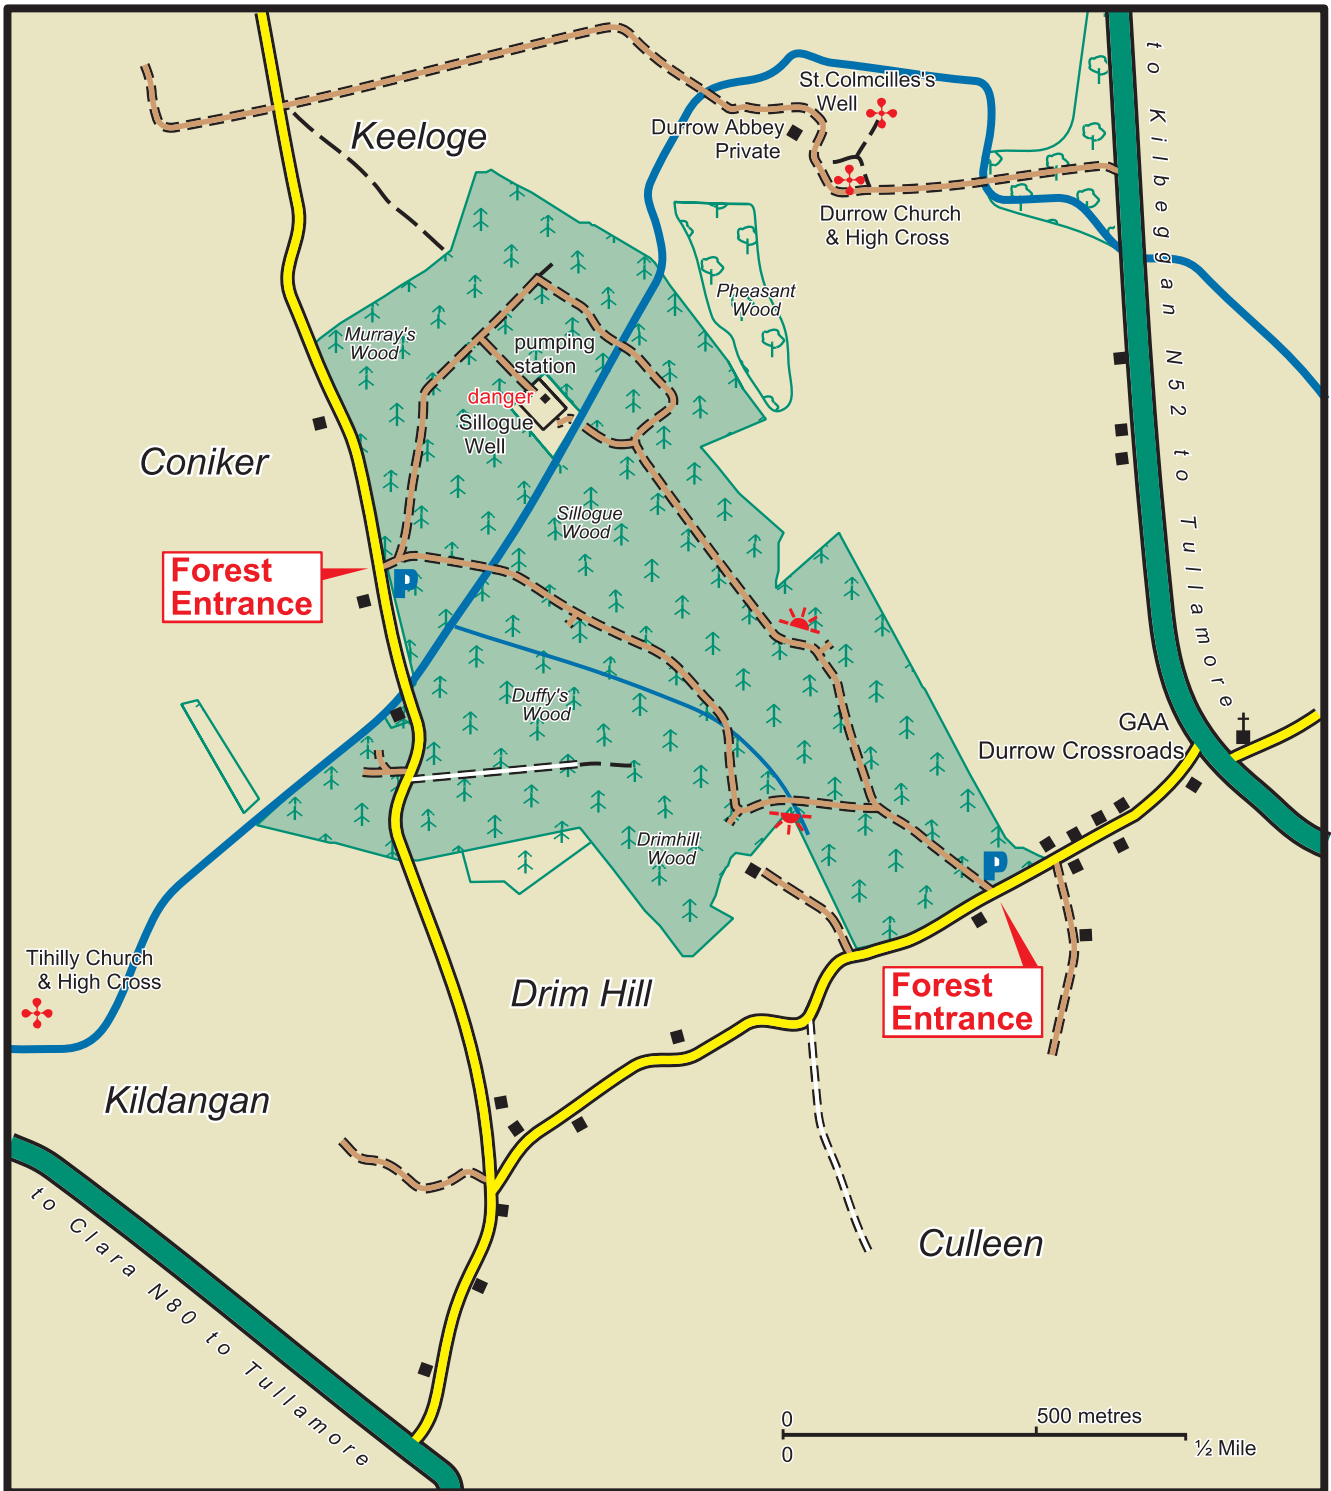

# Durrow Abbey

- |  |              |  |               |  |                    |
|--|--------------|--|---------------|--|--------------------|
|  | Main Road    |  | Car Park      |  | Coillte Properties |
|  | Minor Road   |  | Parking Spot  |  | Conifer Forest     |
|  | Forest Road  |  | Heritage Site |  | Broadleaf Forest   |
|  | Forest Track |  | Picnic Area   |  |                    |
|  | Path         |  | Refreshments  |  |                    |
|  | Viewpoint    |  | Toilets       |  |                    |

The representation on the map of roads, tracks and paths outside Coillte property should not be interpreted as conferring a right of way.