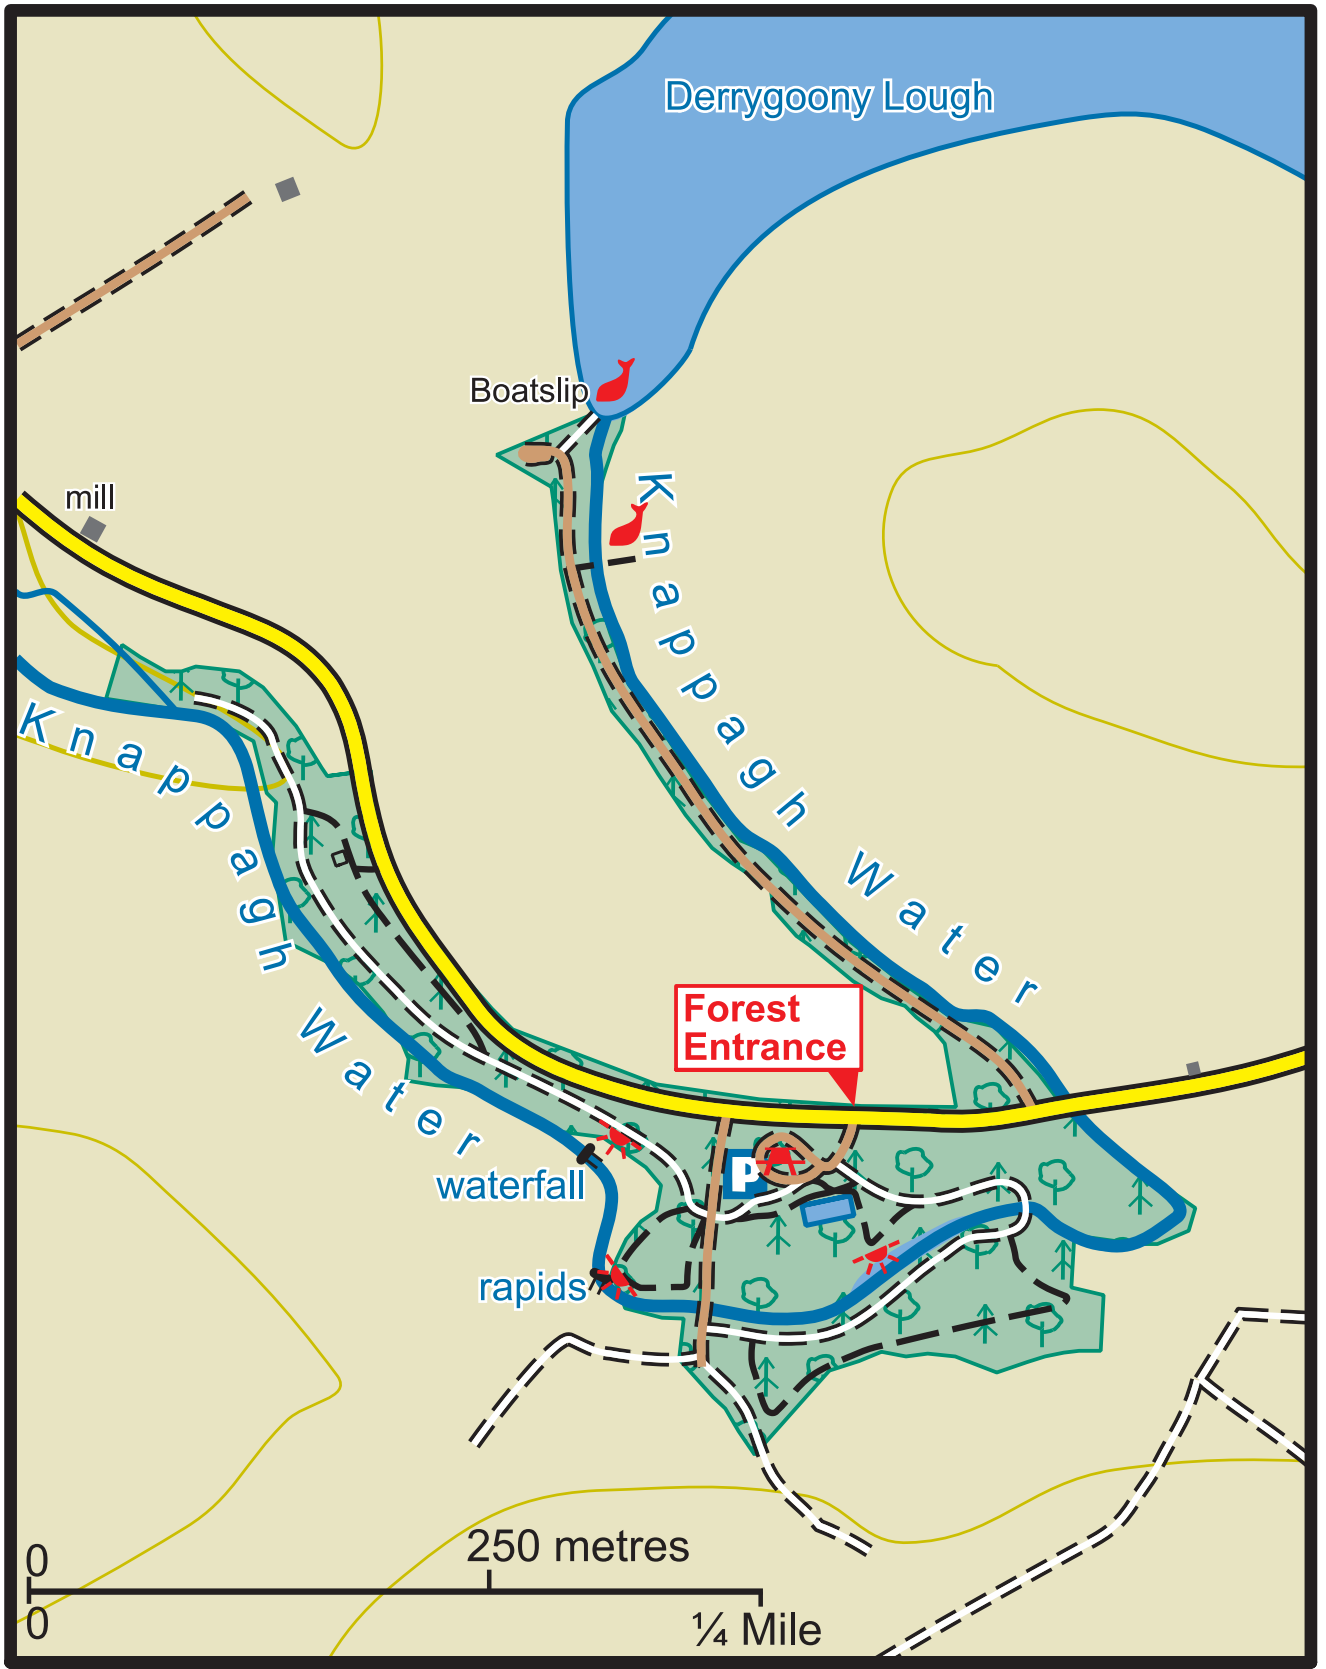

Senator Billy Fox Memorial Park

- | | | | | | |
|-------------------------------------------------------------------------------------|--------------|-------------------------------------------------------------------------------------|---------------|--------------------------------------------------------------------------------------|--------------------|
|  | Main Road |  | Car Park |  | Coillte Properties |
|  | Minor Road |  | Parking Spot |  | Conifer Forest |
|  | Forest Road |  | Heritage Site |  | Broadleaf Forest |
|  | Forest Track |  | Picnic Area | | |
|  | Path | | Fishing | | |
|  | Viewpoint | | | | |

The representation on the map of roads, tracks and paths outside Coillte property should not be interpreted as conferring a right of way.