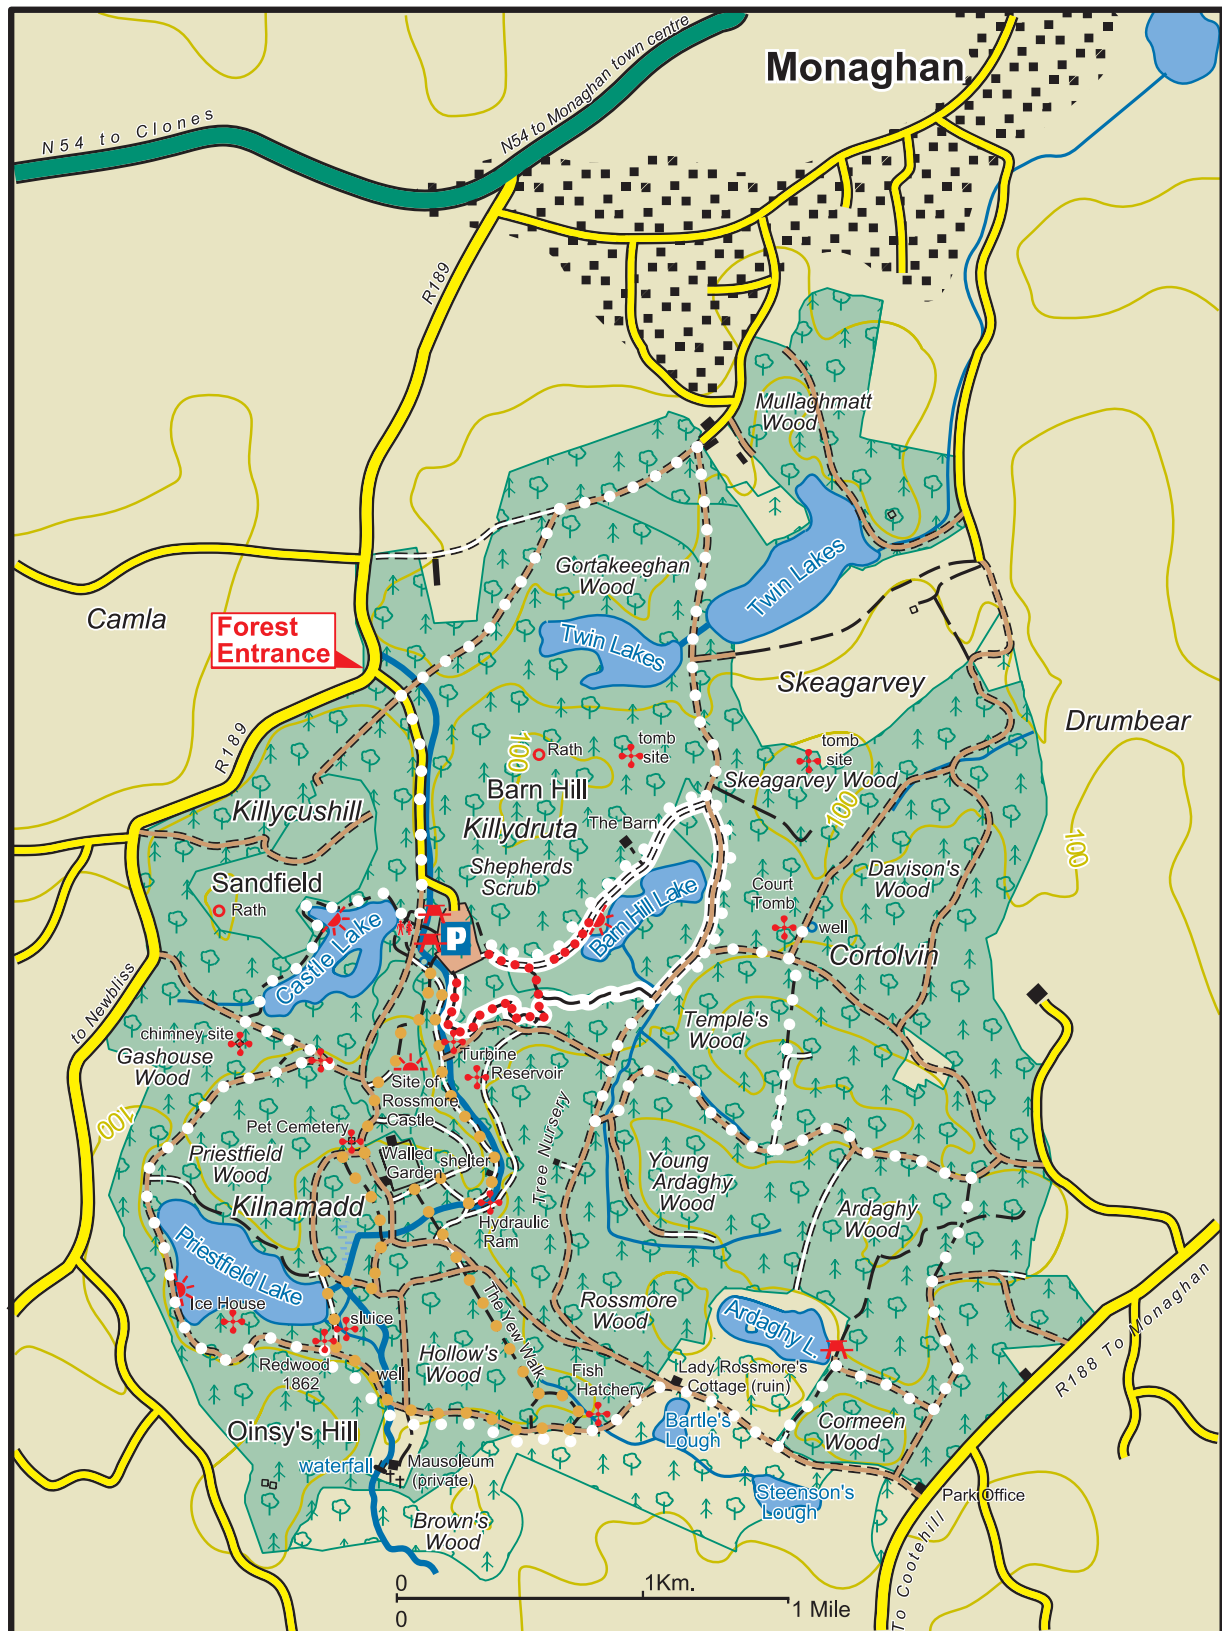

# Rossmore Forest Park

- |  |              |  |               |  |                    |  |                    |
|--|--------------|--|---------------|--|--------------------|--|--------------------|
|  | Main Road    |  | Car Park      |  | Coillte Properties |  | Access for All Way |
|  | Minor Road   |  | Parking Spot  |  | Conifer Forest     |  | Nature Trail       |
|  | Forest Road  |  | Heritage Site |  | Broadleaf Forest   |  | Castle Trail       |
|  | Forest Track |  | Picnic Area   |  |                    |  | Lake Walk          |
|  | Path         |  | Refreshments  |  |                    |  |                    |
|  | Viewpoint    |  | Toilets       |  |                    |  |                    |

The representation on the map of roads, tracks and paths outside Coillte property should not be interpreted as conferring a right of way.