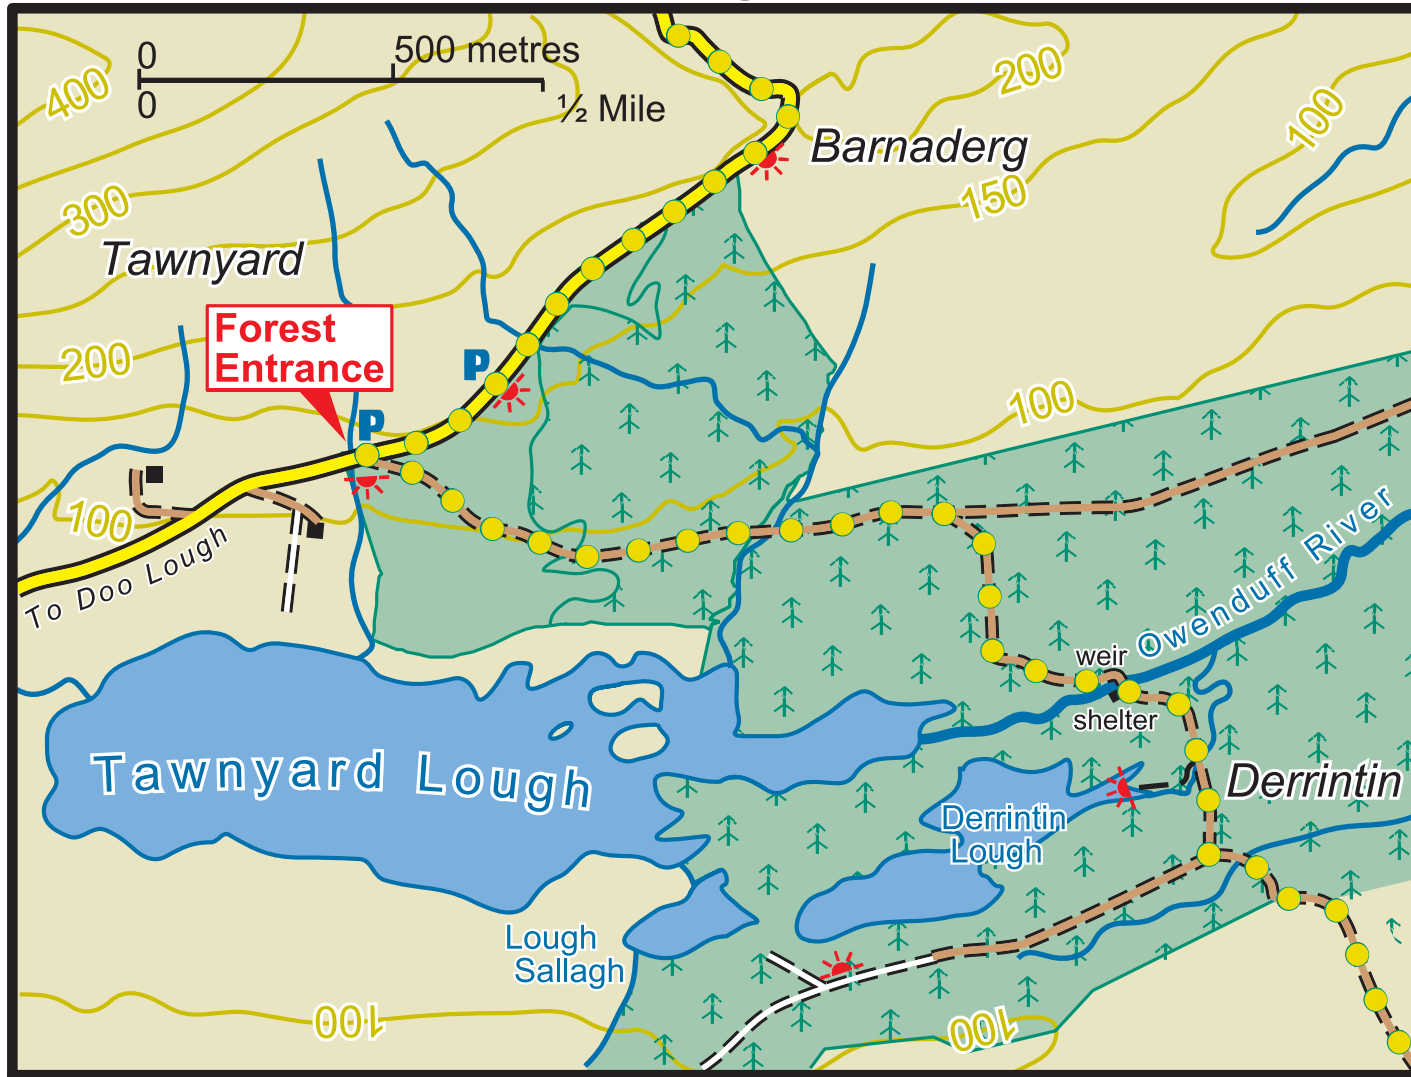

Tawnyard

- | | | | | | |
|--|--------------|--|---------------|--|--------------------|
| | Main Road | | Car Park | | Coillte Properties |
| | Minor Road | | Parking Spot | | Conifer Forest |
| | Forest Road | | Heritage Site | | Broadleaf Forest |
| | Forest Track | | Picnic Area | | |
| | Path | | | | |
| | Viewpoint | | | | |

Western Way (National Waymarked Way)

The representation on the map of roads, tracks and paths outside Coillte property should not be interpreted as conferring a right of way.