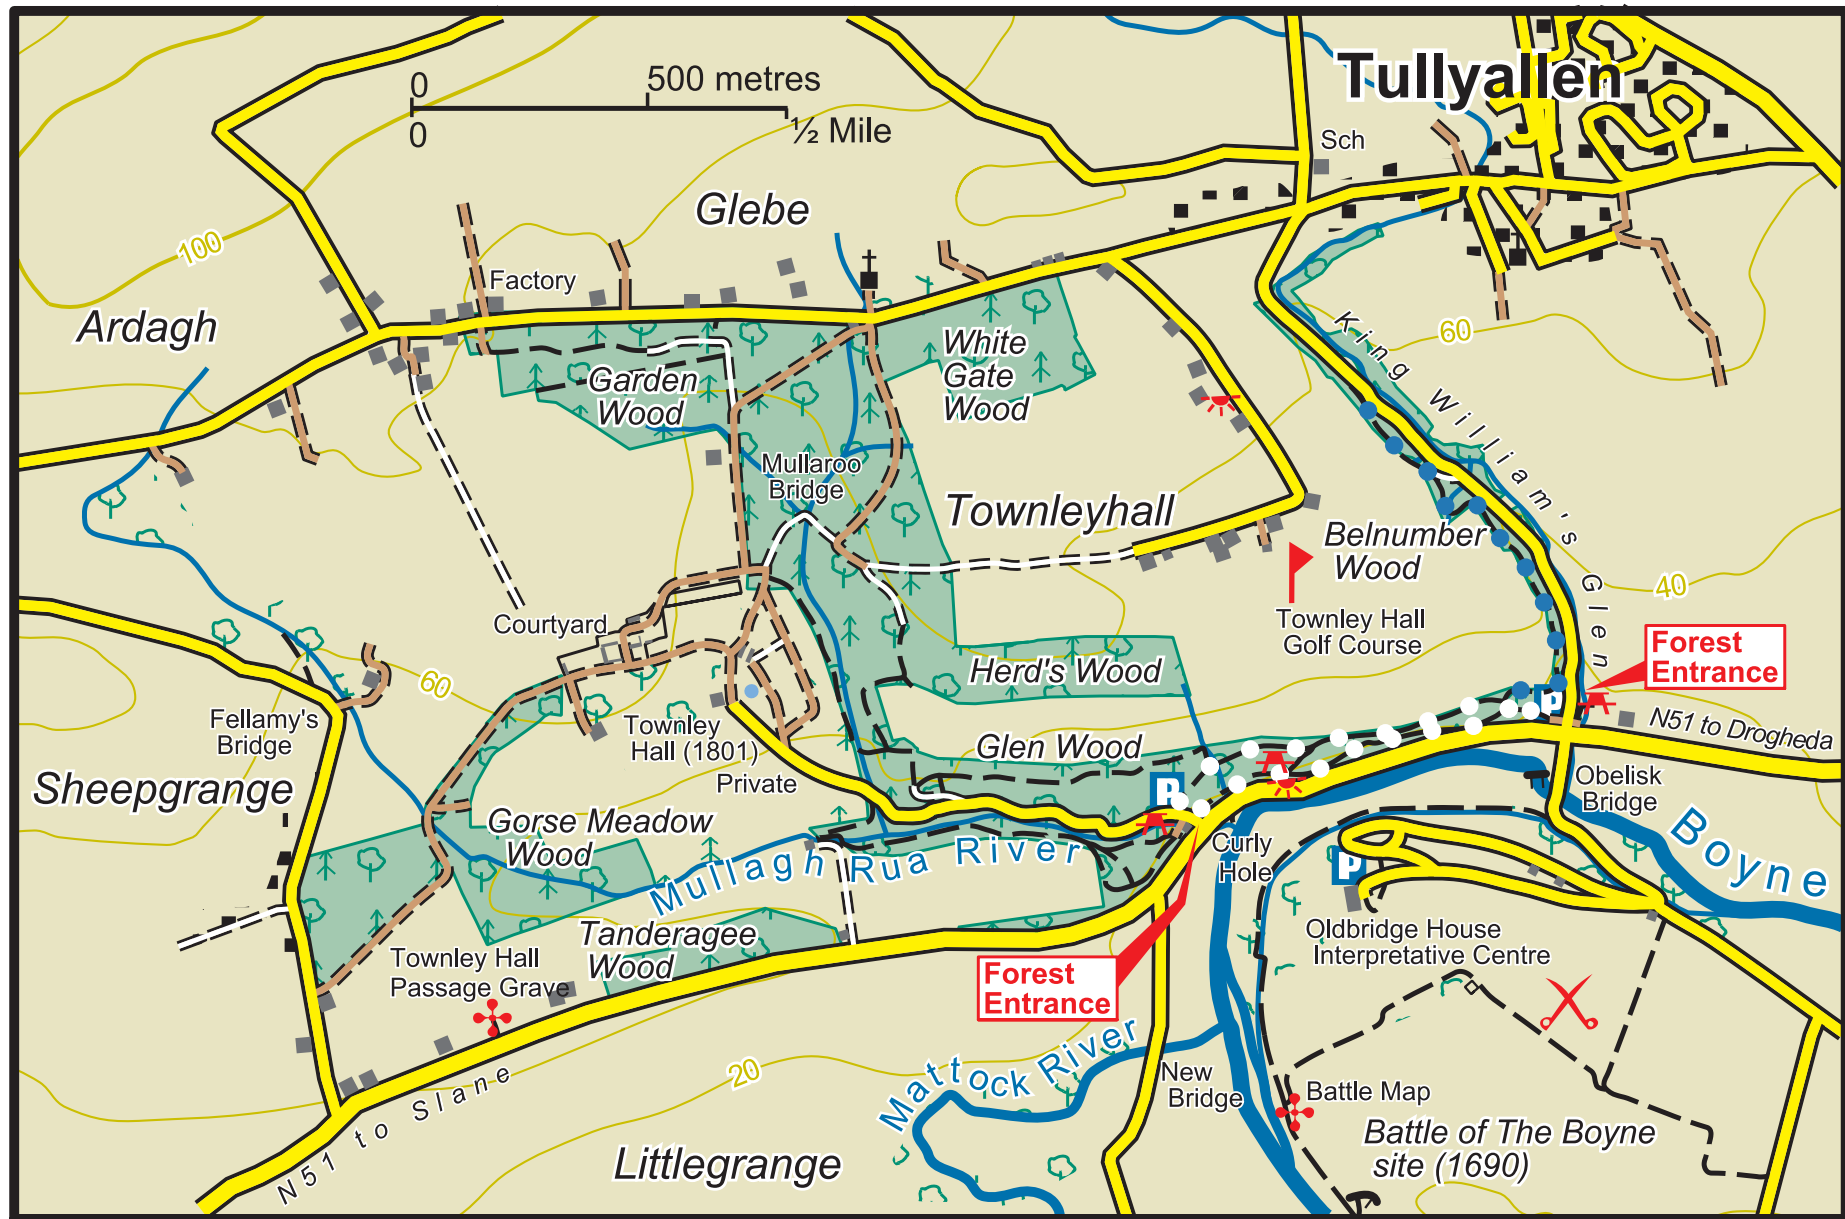

Townleyhall

Main Road
Minor Road
Forest Road
Forest Track
Path
Viewpoint

Car Park
Parking Spot
Heritage Site
Picnic Area

Conifer Forest
Broadleaf Forest

Glen Wood Nature Trail
Belnumber Wood Nature Walk

The representation on the map of roads, tracks and paths outside Coillte property should not be interpreted as conferring a right of way.