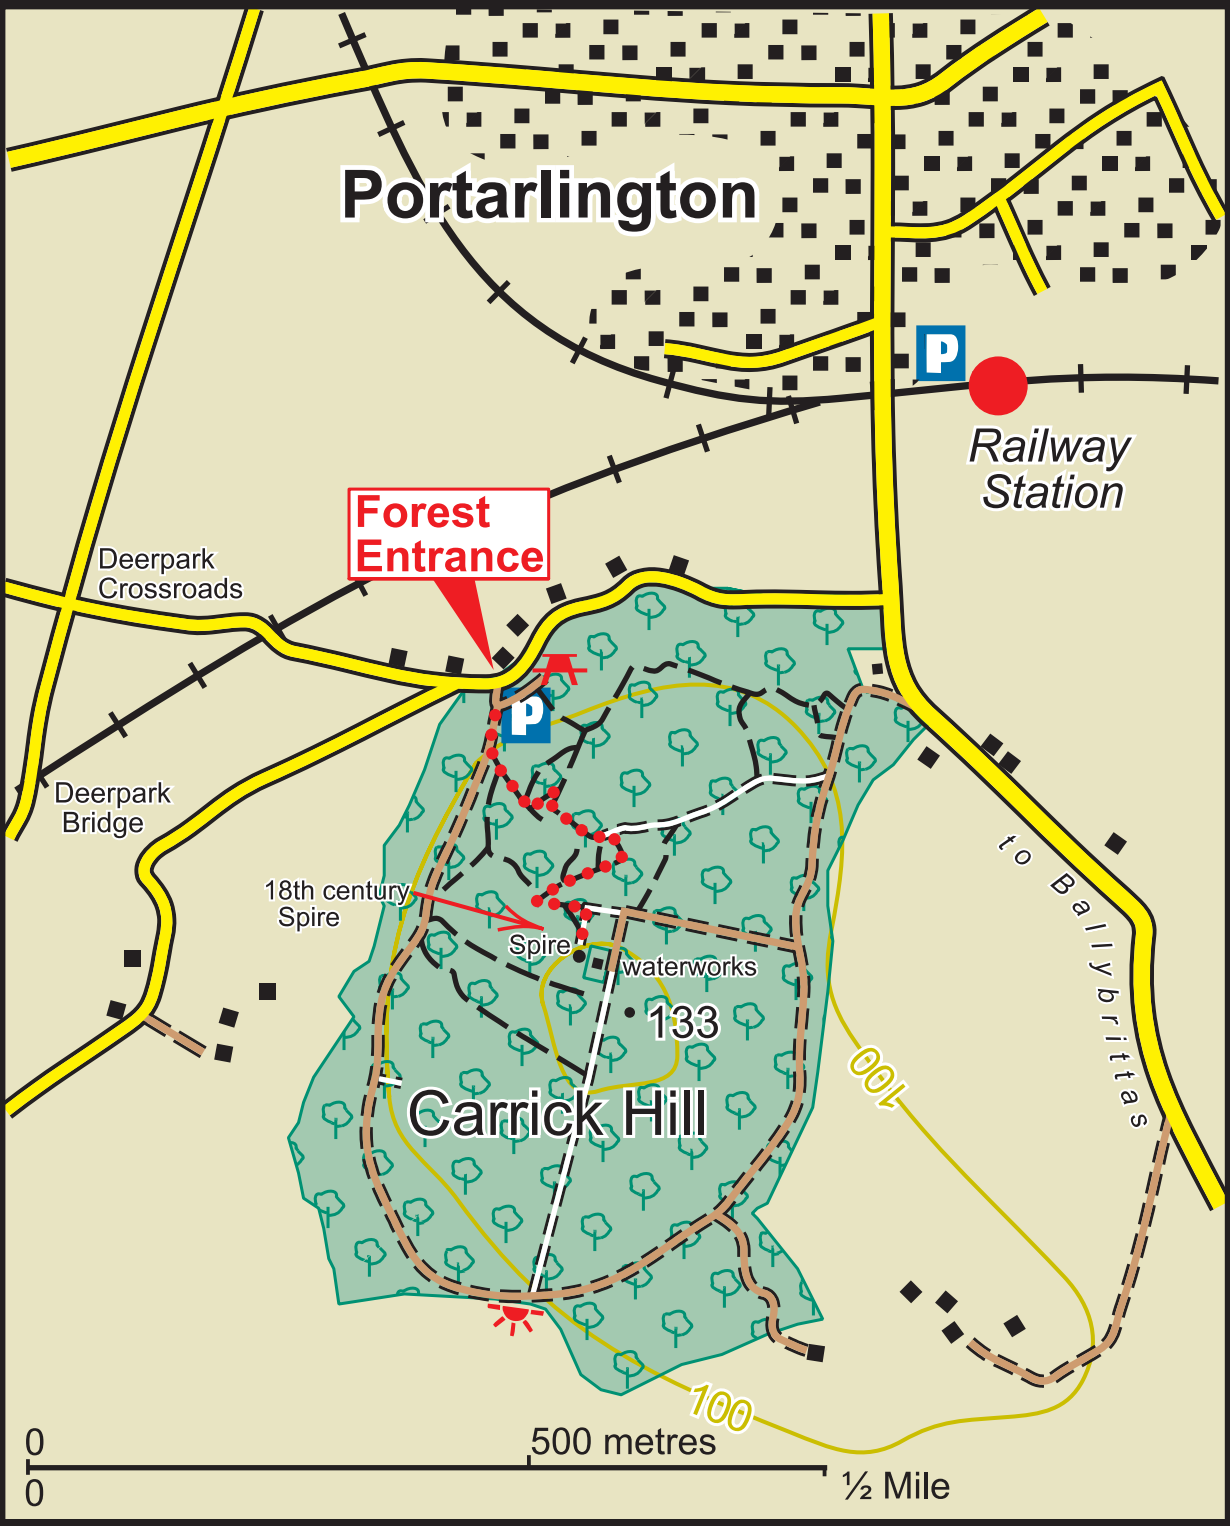

# Carrick Wood

	Main Road		Car Park		Coillte Properties
	Minor Road		Parking Spot		Conifer Forest
	Forest Road		Heritage Site		Broadleaf Forest
	Forest Track		Picnic Area		
	Path		Refreshments		
	Viewpoint		Toilets		

*Walk to The Spire*

The representation on the map of roads, tracks and paths outside Coillte property should not be interpreted as conferring a right of way.