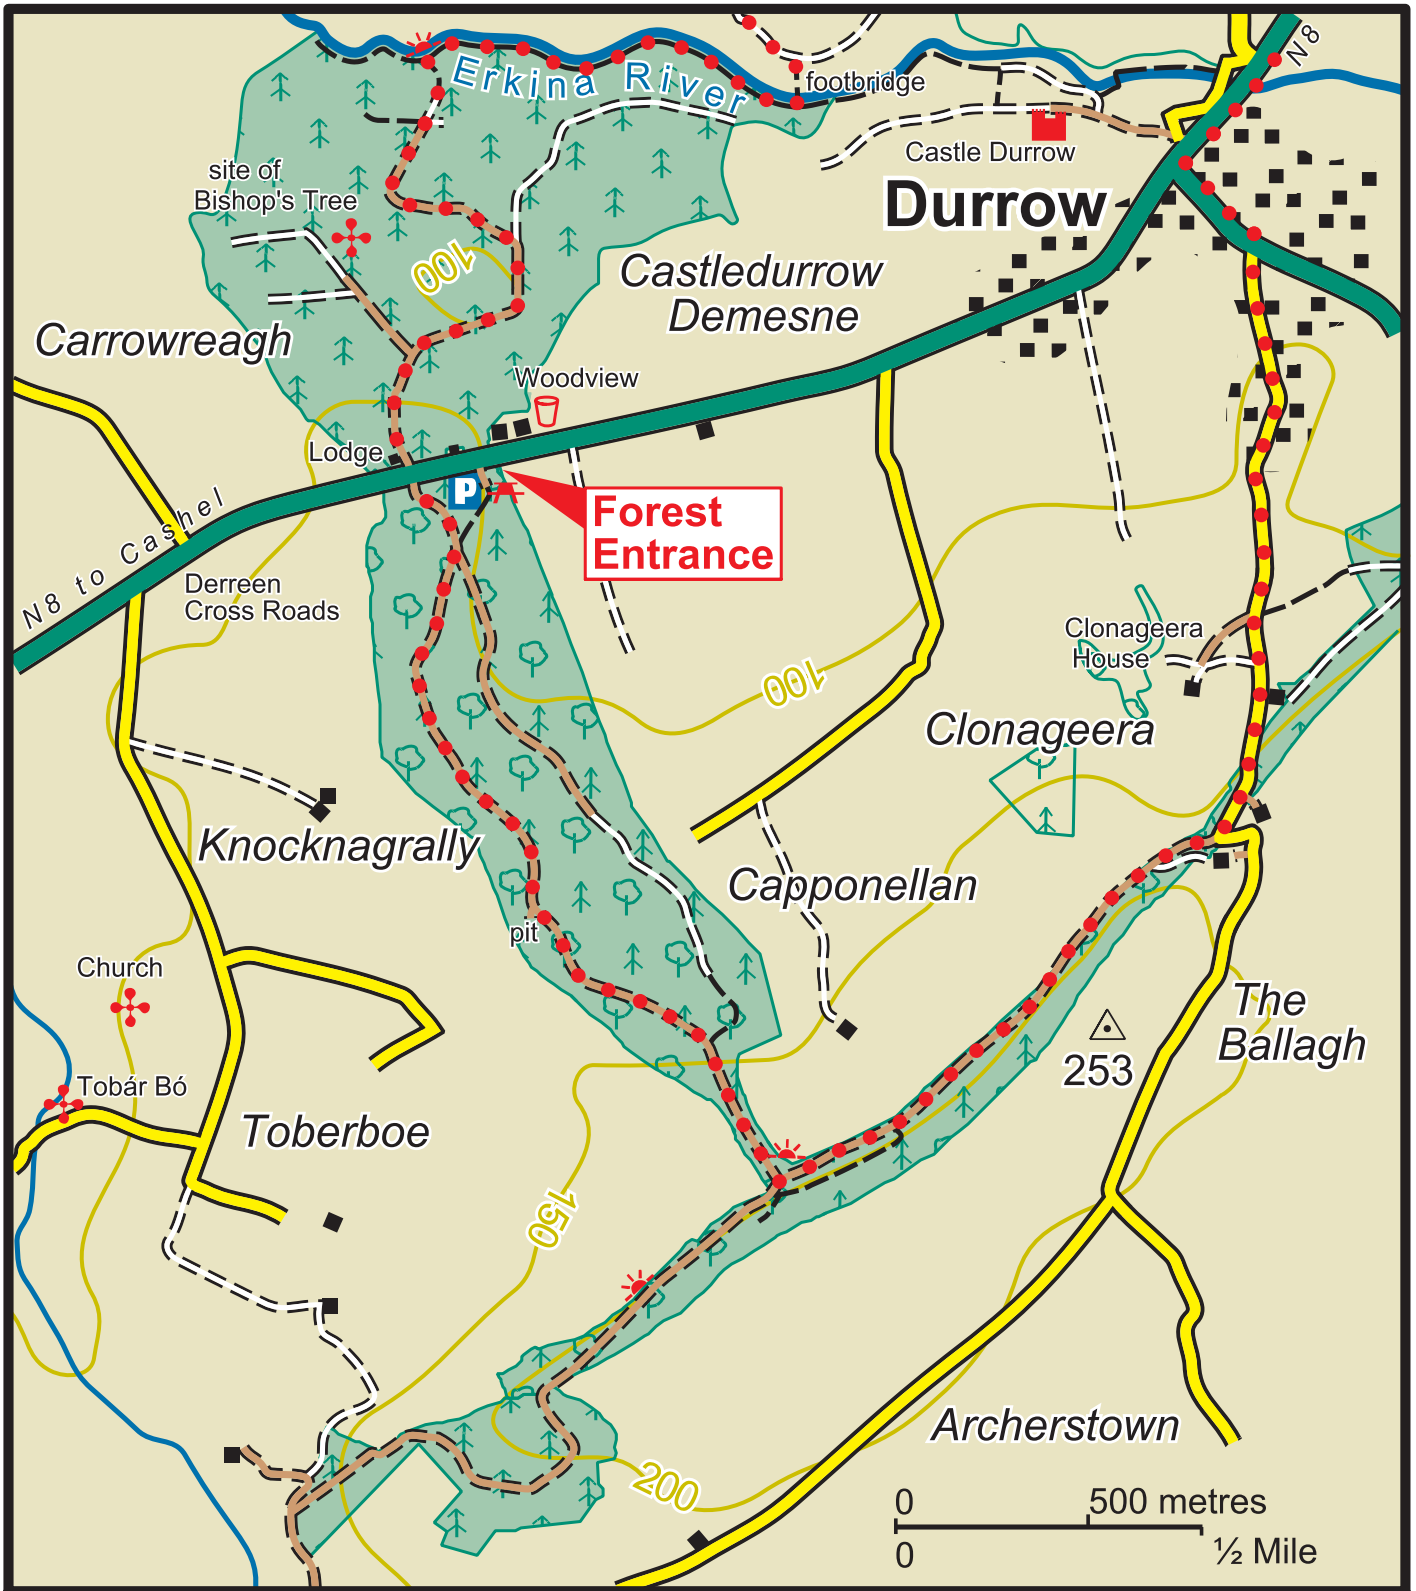

# Capponellan

- |  |              |  |               |  |                    |  |                          |
|--|--------------|--|---------------|--|--------------------|--|--------------------------|
|  | Main Road    |  | Car Park      |  | Coillte Properties |  | <i>Durrow Leafy Loop</i> |
|  | Minor Road   |  | Parking Spot  |  | Conifer Forest     |  |                          |
|  | Forest Road  |  | Heritage Site |  | Broadleaf Forest   |  |                          |
|  | Forest Track |  | Picnic Area   |  |                    |  |                          |
|  | Path         |  | Refreshments  |  |                    |  |                          |
|  | Viewpoint    |  |               |  |                    |  |                          |

The representation on the map of roads, tracks and paths outside Coillte property should not be interpreted as conferring a right of way.