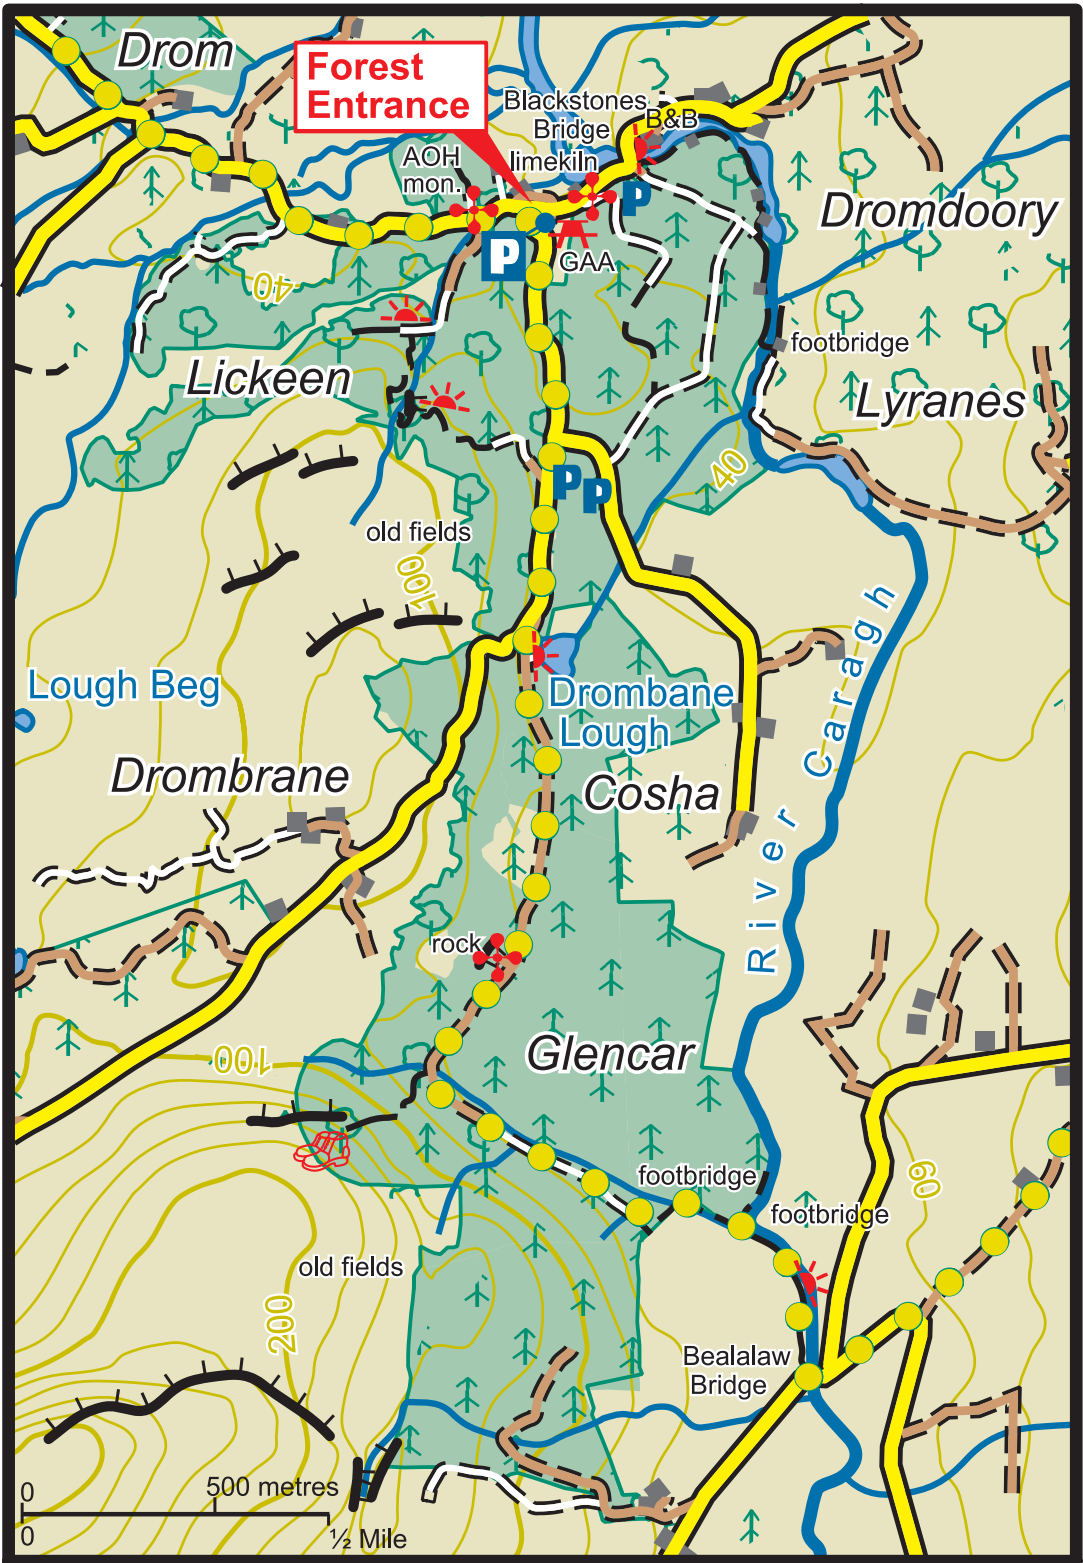

# Lickeen

- |  |   |  |                    |  |                    |
|--|---|--|--------------------|--|--------------------|
|  | Main Road                               |  | Car Park           |  | Coillte Properties |
|  | Minor Road                              |  | Parking Spot       |  | Conifer Forest     |
|  | Forest Road                             |  | Heritage Site      |  | Broadleaf Forest   |
|  | Forest Track                            |  | Picnic Area        |  |                    |
|  | Path                                    |  | Refreshments       |  |                    |
|  | Viewpoint                               |  | Hillwalking Access |  |                    |
|  | <i>Kerry Way National Waymarked Way</i> |  |                    |  |                    |

The representation on the map of roads, tracks and paths outside Coillte property should not be interpreted as conferring a right of way.