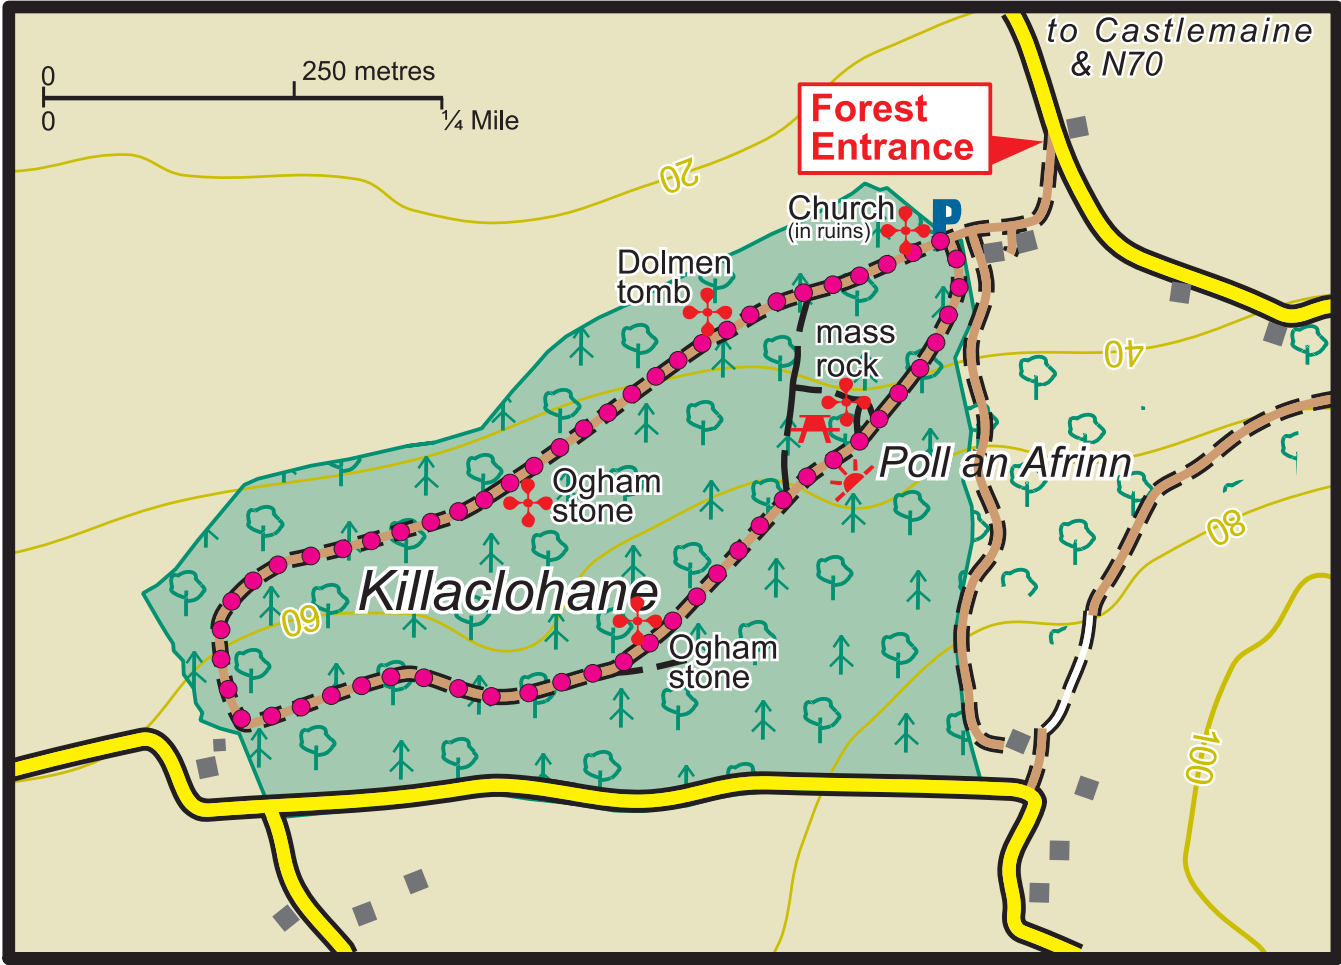

Killaclohane

- | | | | | | |
|--|--------------|--|---------------|--|--------------------|
| | Main Road | | Car Park | | Coillte Properties |
| | Minor Road | | Parking Spot | | Conifer Forest |
| | Forest Road | | Heritage Site | | Broadleaf Forest |
| | Forest Track | | Picnic Area | | Mass Rock Loop |
| | Path | | Refreshments | | |
| | Viewpoint | | | | |

The representation on the map of roads, tracks and paths outside Coillte property should not be interpreted as conferring a right of way.