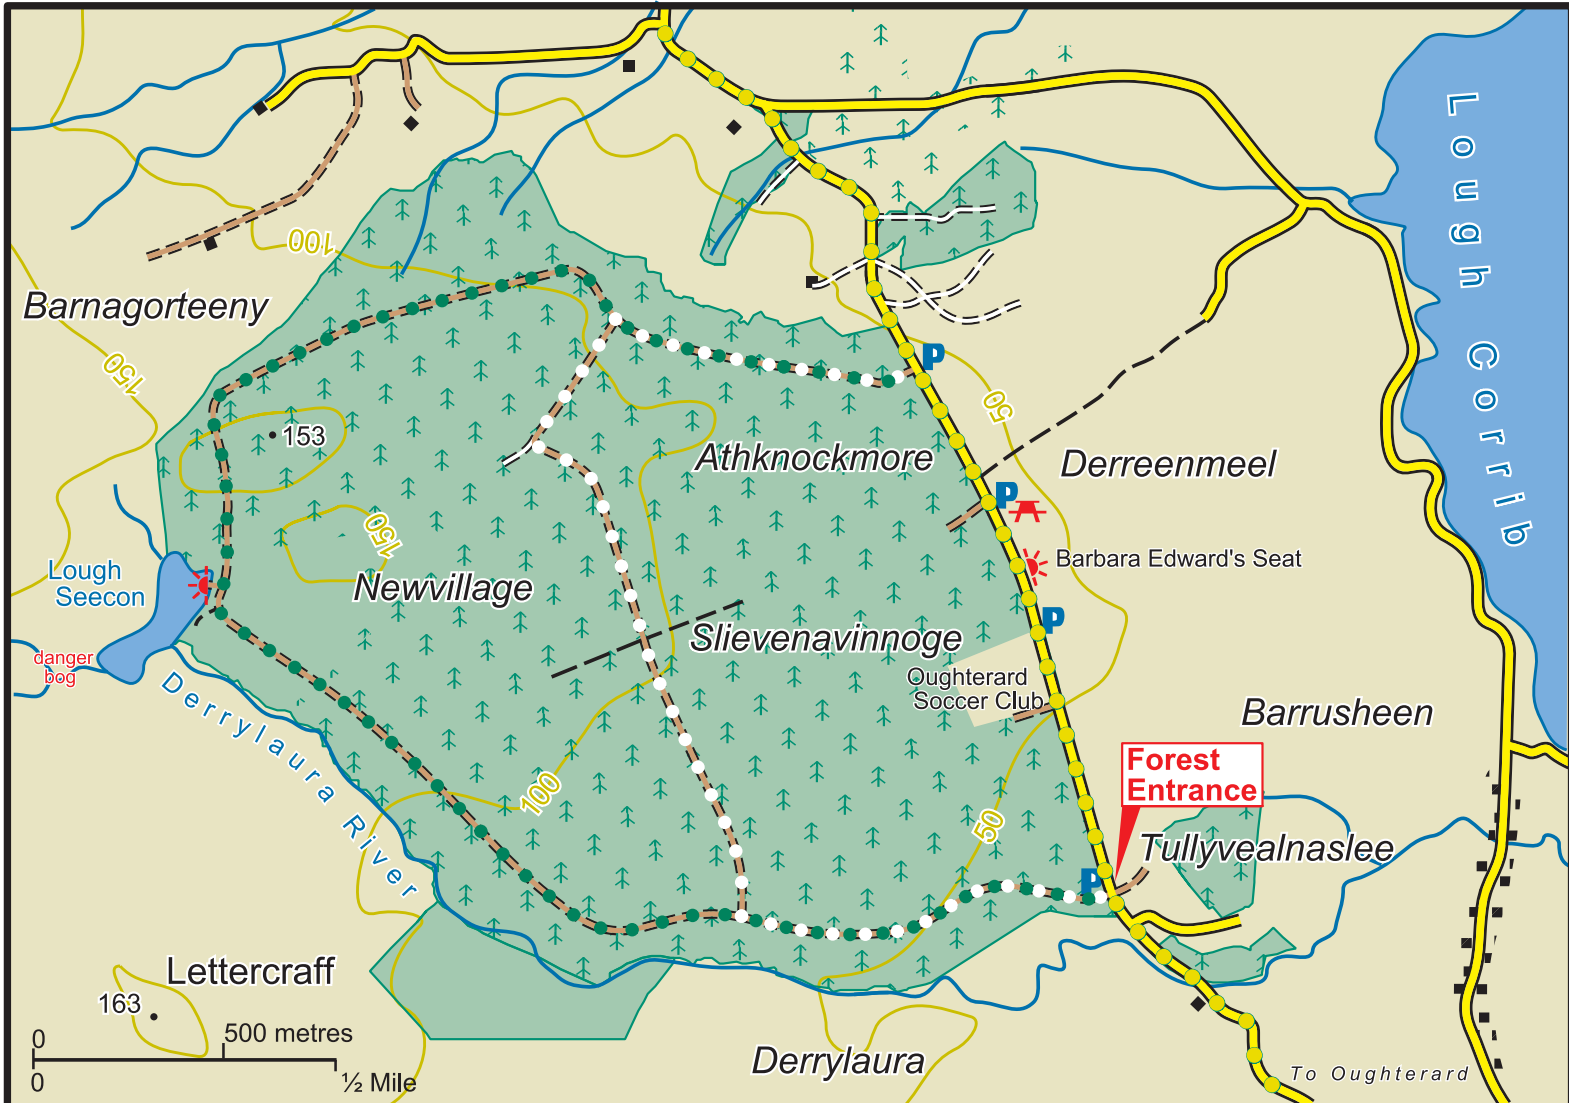

Newvillage

	Main Road		Car Park		Coillte Properties		Western Way (National Waymarked Way)
	Minor Road		Parking Spot		Conifer Forest		Lough Seecon Trail
	Forest Road		Heritage Site		Broadleaf Forest		Newvillage Walk
	Forest Track		Refreshments				
	Path						
	Viewpoint						

The representation on the map of roads, tracks and paths outside Coillte property should not be interpreted as conferring a right of way.