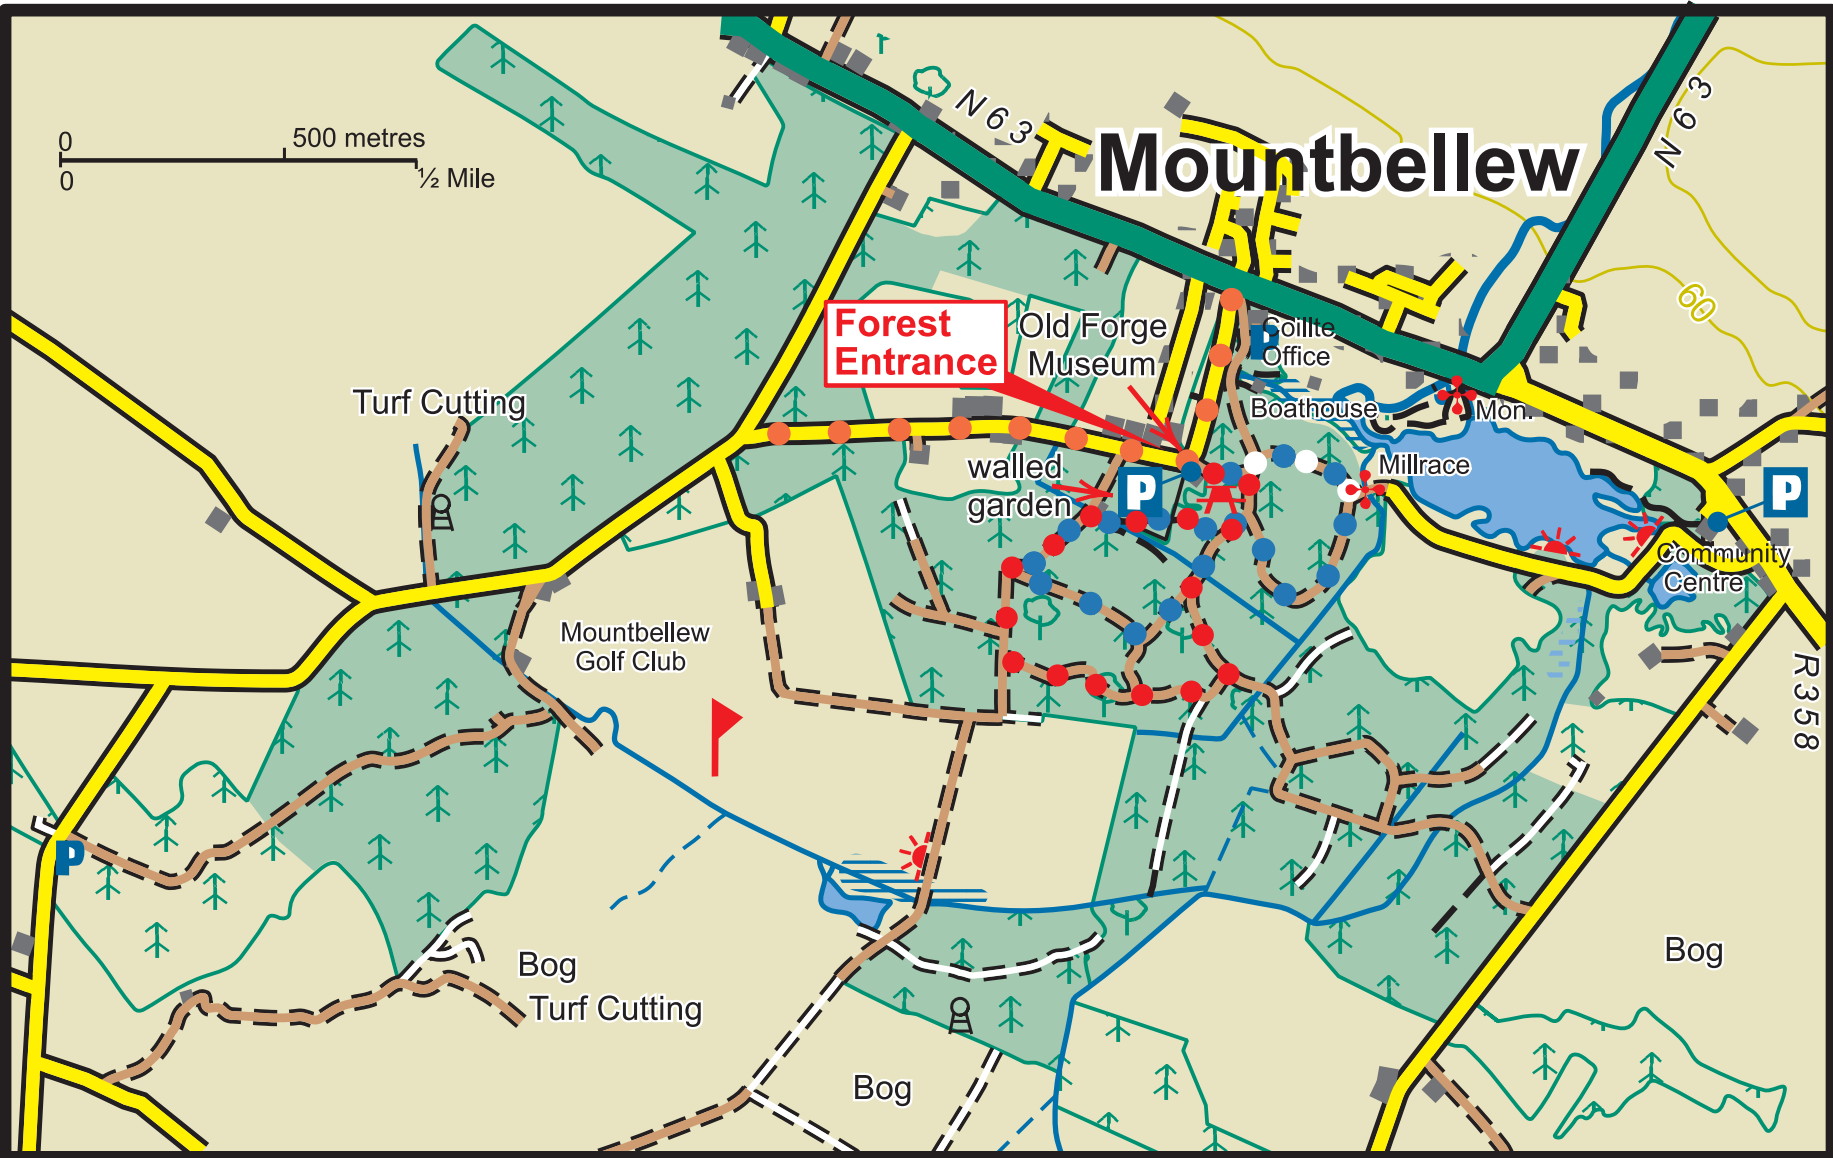

# Mountbellew

-  Main Road
-  Minor Road
-  Forest Road
-  Forest Track
-  Path
-  Viewpoint

-  Car Park
-  Parking Spot
-  Heritage Site
-  Picnic Area
-  Refreshments

-  Coillte Properties
-  Conifer Forest
-  Broadleaf Forest

-  Multi Access
-  Mountbellew Cycle Trail
-  Demesne Loop Walk
-  Golden Mile Walk

The representation on the map of roads, tracks and paths outside Coillte property should not be interpreted as conferring a right of way.