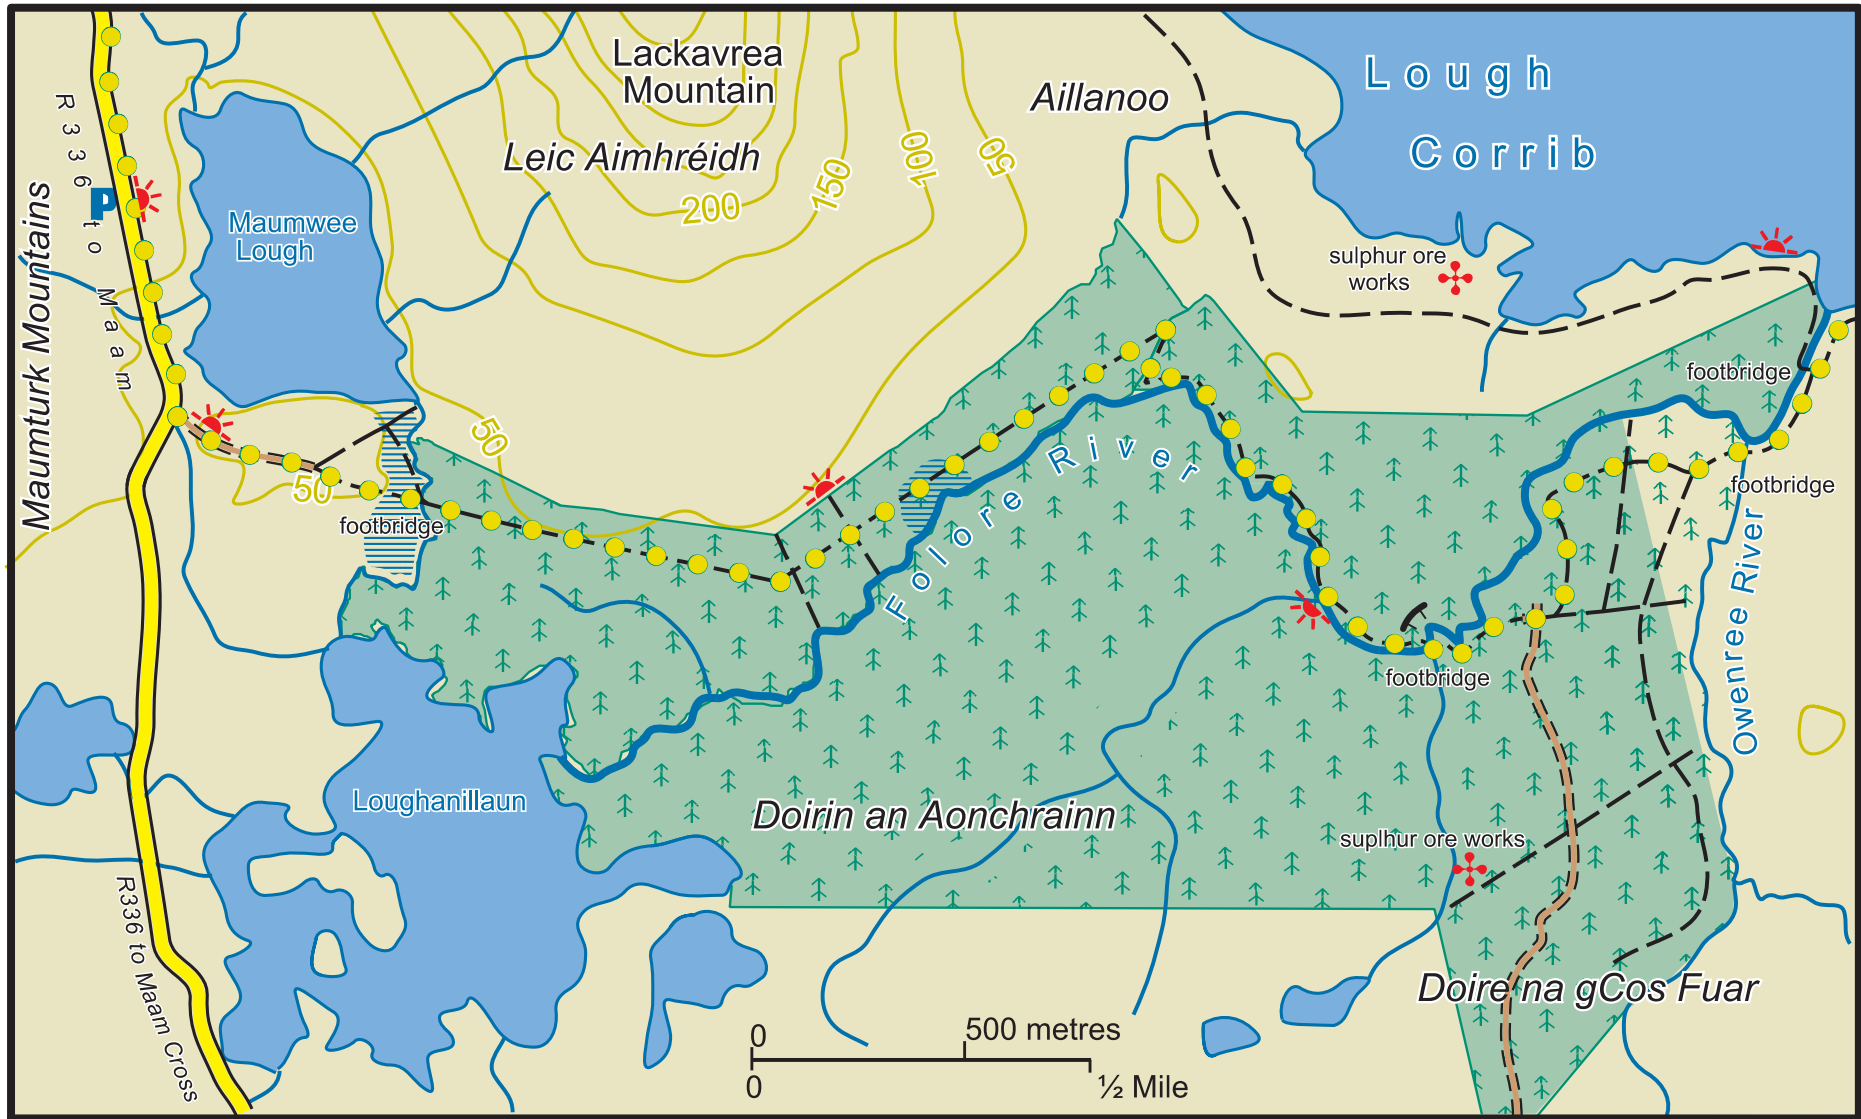

Lackavrea

- | | | | | | | | |
|--|--------------|--|---------------|--|--------------------|--|---------------------------------------|
| | Main Road | | Car Park | | Coillte Properties | | Western Way (National Waymarked Walk) |
| | Minor Road | | Parking Spot | | Conifer Forest | | |
| | Forest Road | | Heritage Site | | Broadleaf Forest | | |
| | Forest Track | | Picnic Area | | | | |
| | Path | | Refreshments | | | | |
| | Viewpoint | | | | | | |

The representation on the map of roads, tracks and paths outside Coillte property should not be interpreted as conferring a right of way.