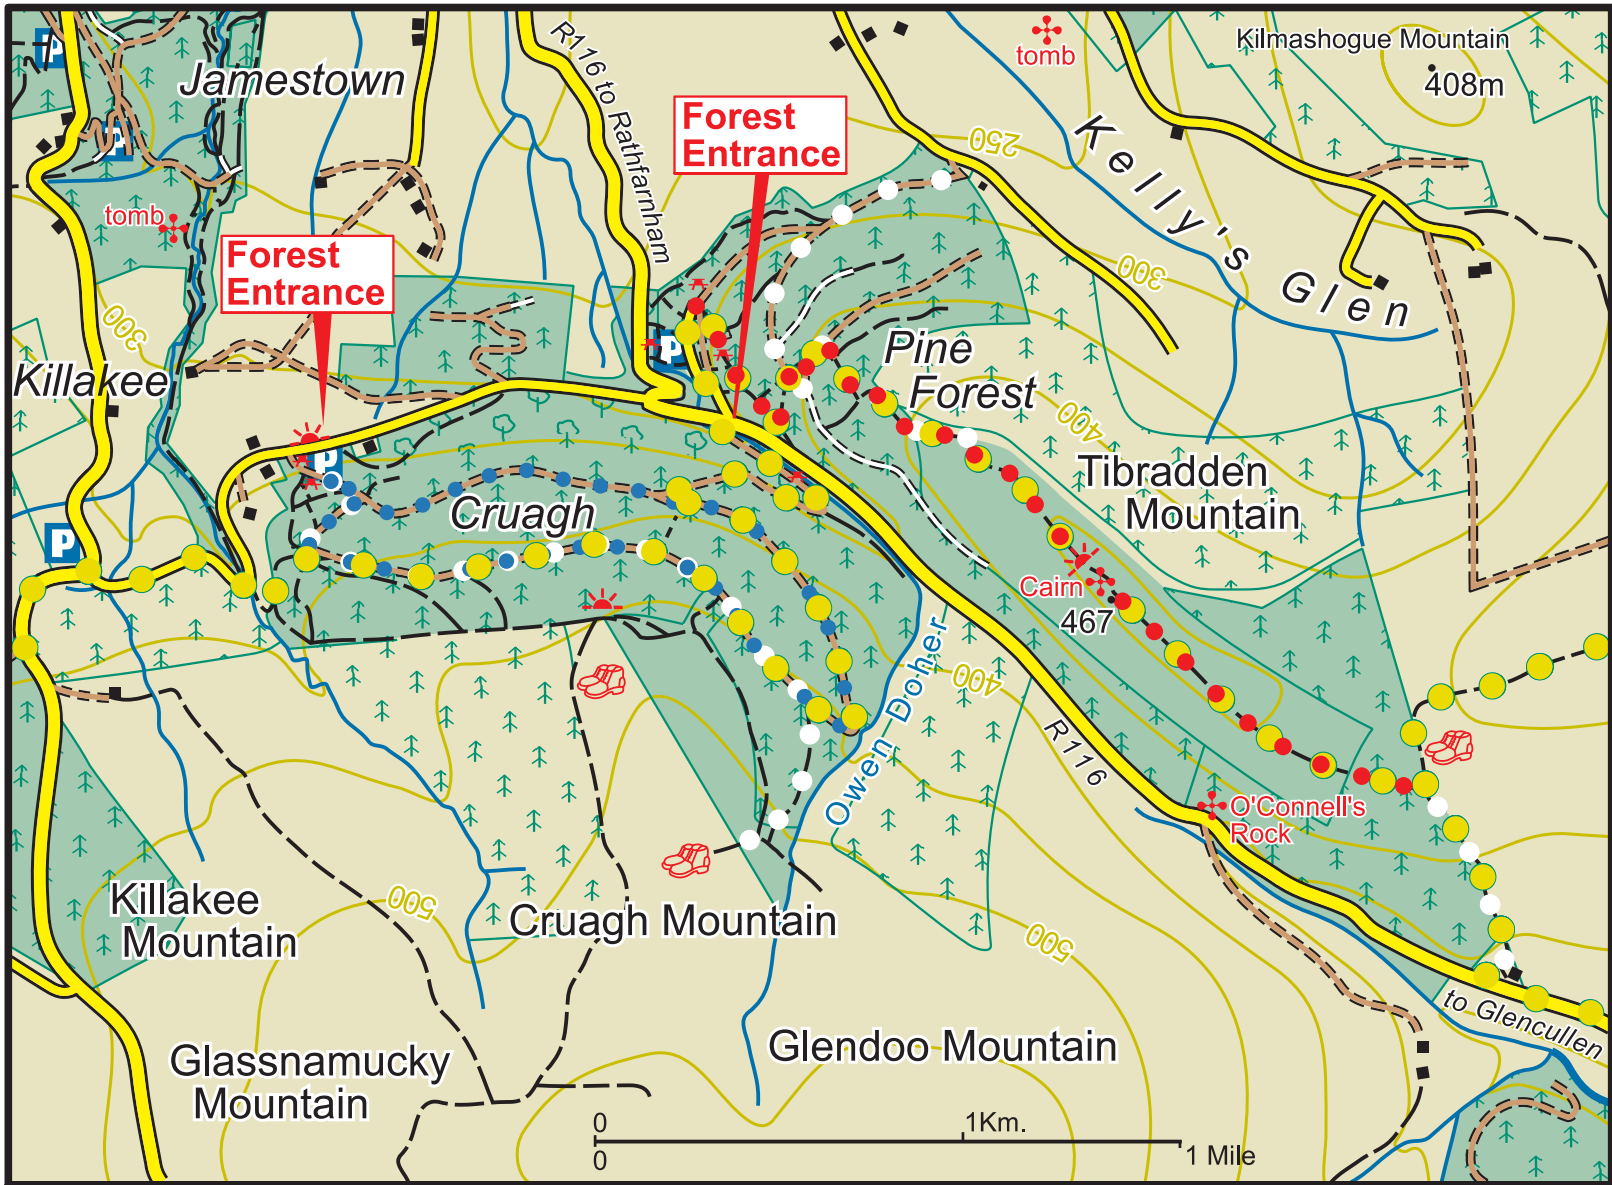

Cruagh, Tibbradden & Pine Forest

	Main Road		Car Park		Coillte Properties		Wicklow Way
	Minor Road		Parking Spot		Conifer Forest		Dublin Mountains Way
	Forest Road		Heritage Site		Broadleaf Forest		Tibbradden Mountain Trail
	Forest Track		Picnic Area				Mountain Access Trail
	Path		Refreshments				Slí na Slainte Trail
	Viewpoint		Hillwalking Access				

The representation on the map of roads, tracks and paths outside Coillte property should not be interpreted as conferring a right of way.