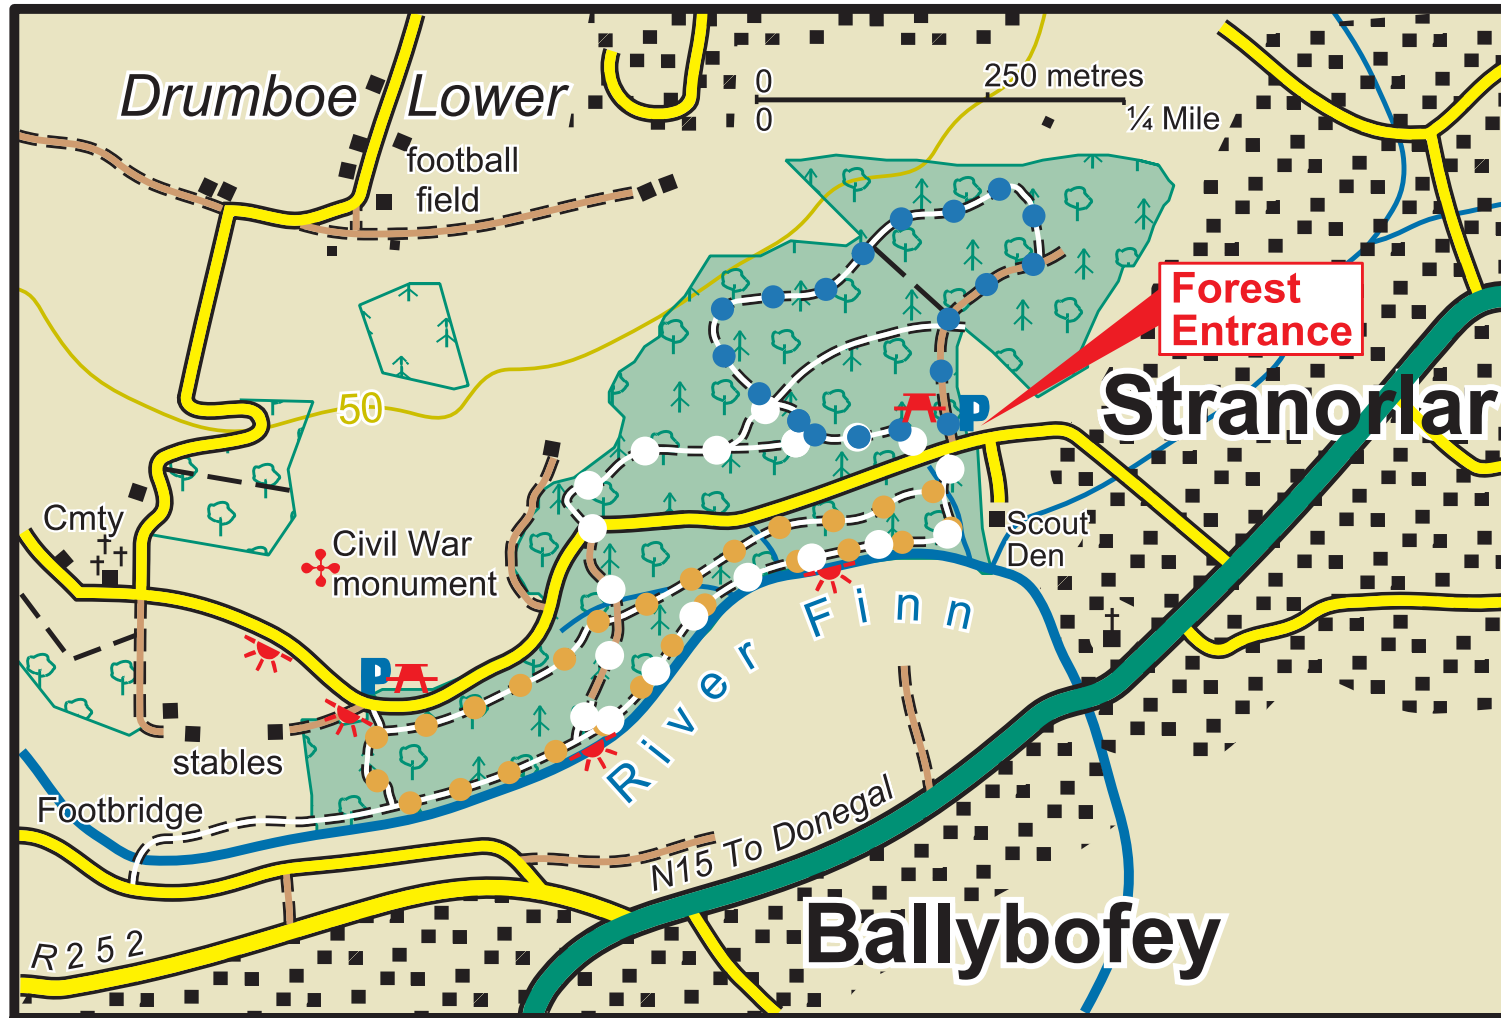

Drumboe Forest

- | | | | | | | | |
|--|--------------|--|---------------|--|--------------------|--|--------------------|
| | Main Road | | Car Park | | Coillte Properties | | Nature Trail |
| | Minor Road | | Parking Spot | | Conifer Forest | | Multi Access Trail |
| | Forest Road | | Heritage Site | | Broadleaf Forest | | Loop Trail |
| | Forest Track | | Picnic Area | | | | |
| | Path | | Refreshments | | | | |
| | Viewpoint | | Toilets | | | | |

The representation on the map of roads, tracks and paths outside Coillte property should not be interpreted as conferring a right of way.