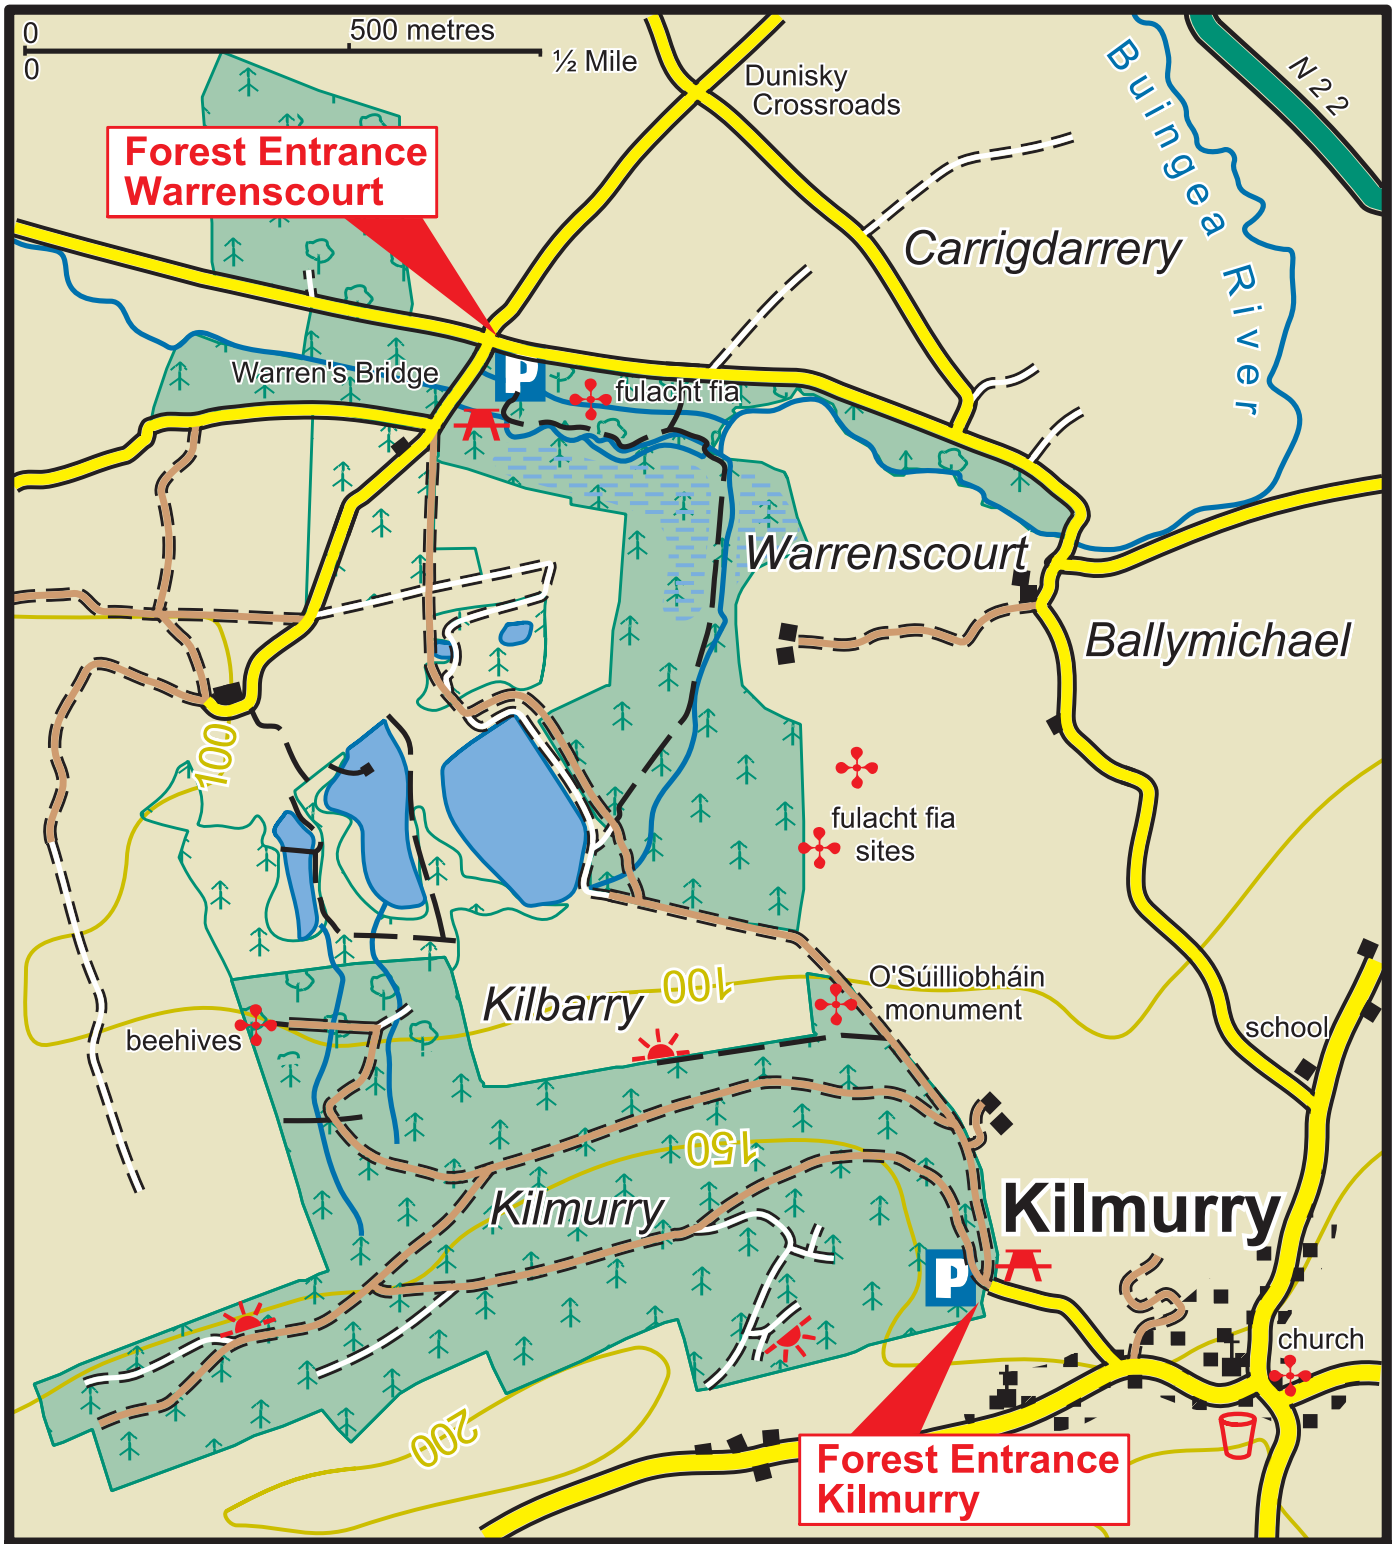

# Warrencourt Forest

- |  |              |  |               |  |                    |
|--|--------------|--|---------------|--|--------------------|
|  | Main Road    |  | Car Park      |  | Coillte Properties |
|  | Minor Road   |  | Parking Spot  |  | Conifer Forest     |
|  | Forest Road  |  | Heritage Site |  | Broadleaf Forest   |
|  | Forest Track |  | Picnic Area   |  |                    |
|  | Path         |  | Refreshments  |  |                    |
|  | Viewpoint    |  | Toilets       |  |                    |

The representation on the map of roads, tracks and paths outside Coillte property should not be interpreted as conferring a right of way.