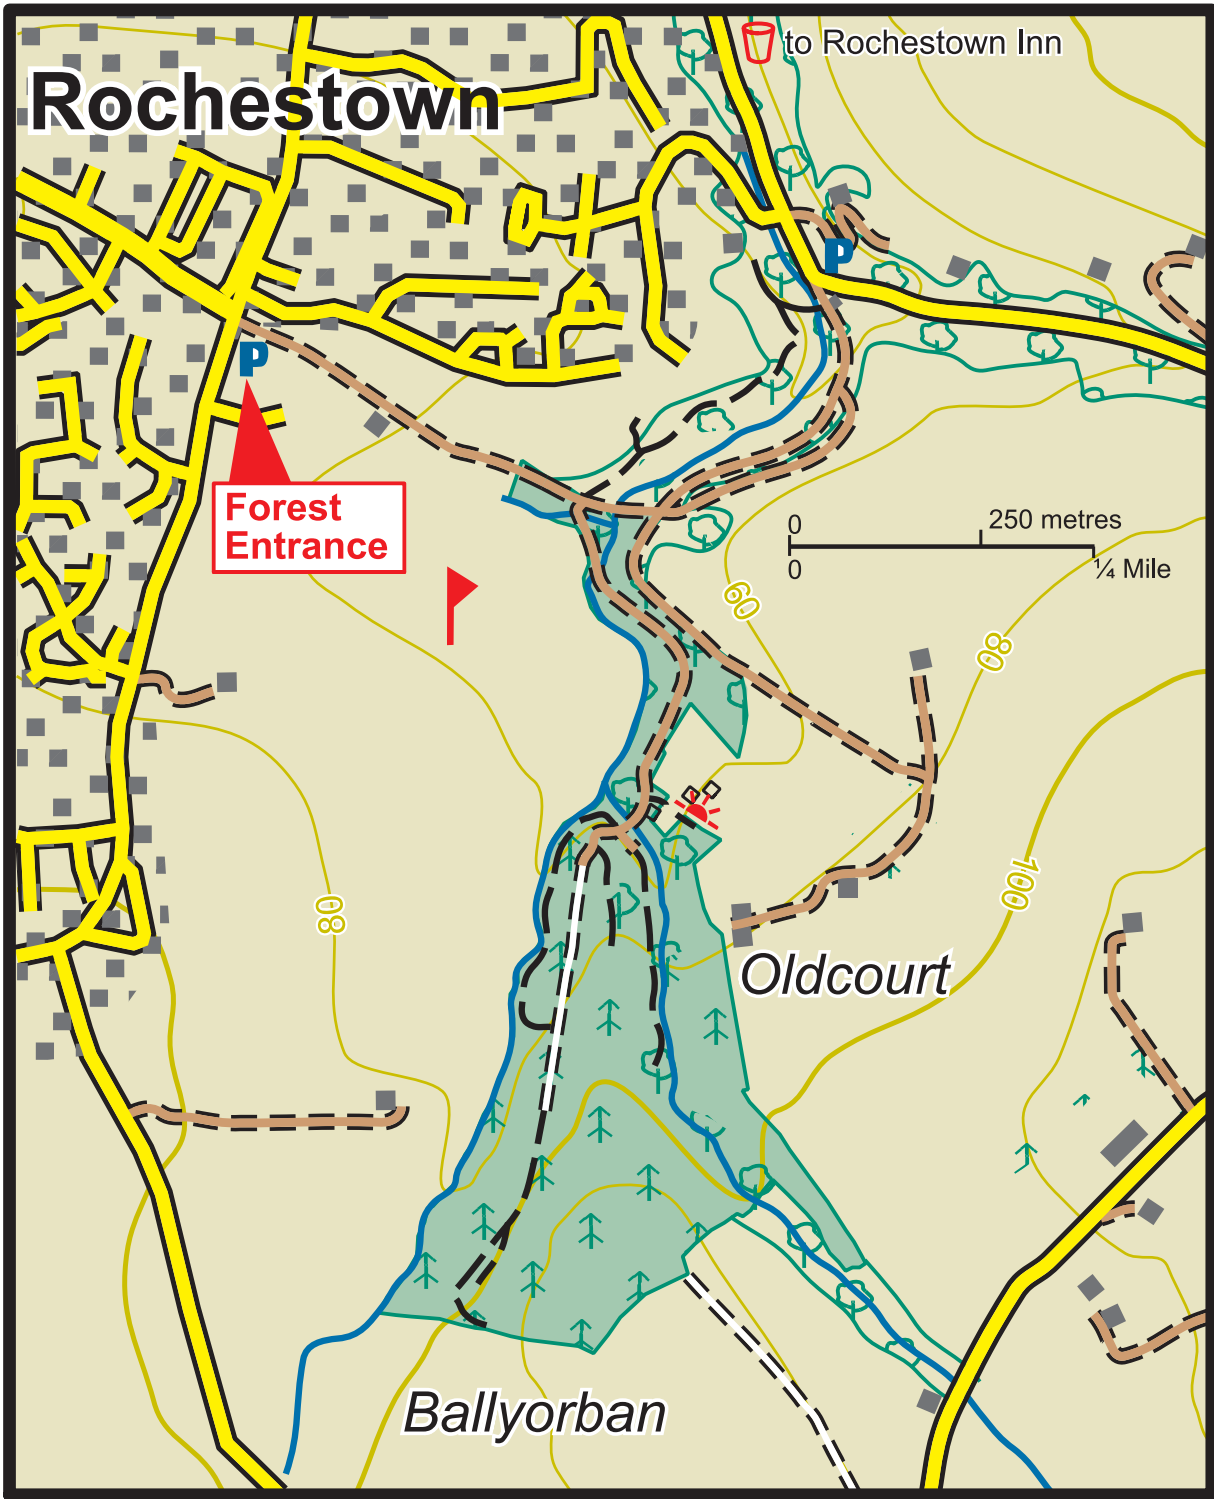

# Oldcourt

- |  |              |  |               |  |                    |
|--|--------------|--|---------------|--|--------------------|
|  | Main Road    |  | Car Park      |  | Coillte Properties |
|  | Minor Road   |  | Parking Spot  |  | Conifer Forest     |
|  | Forest Road  |  | Heritage Site |  | Broadleaf Forest   |
|  | Forest Track |  | Picnic Area   |  |                    |
|  | Path         |  | Refreshments  |  |                    |
|  | Viewpoint    |  |               |  |                    |

The representation on the map of roads, tracks and paths outside Coillte property should not be interpreted as conferring a right of way.