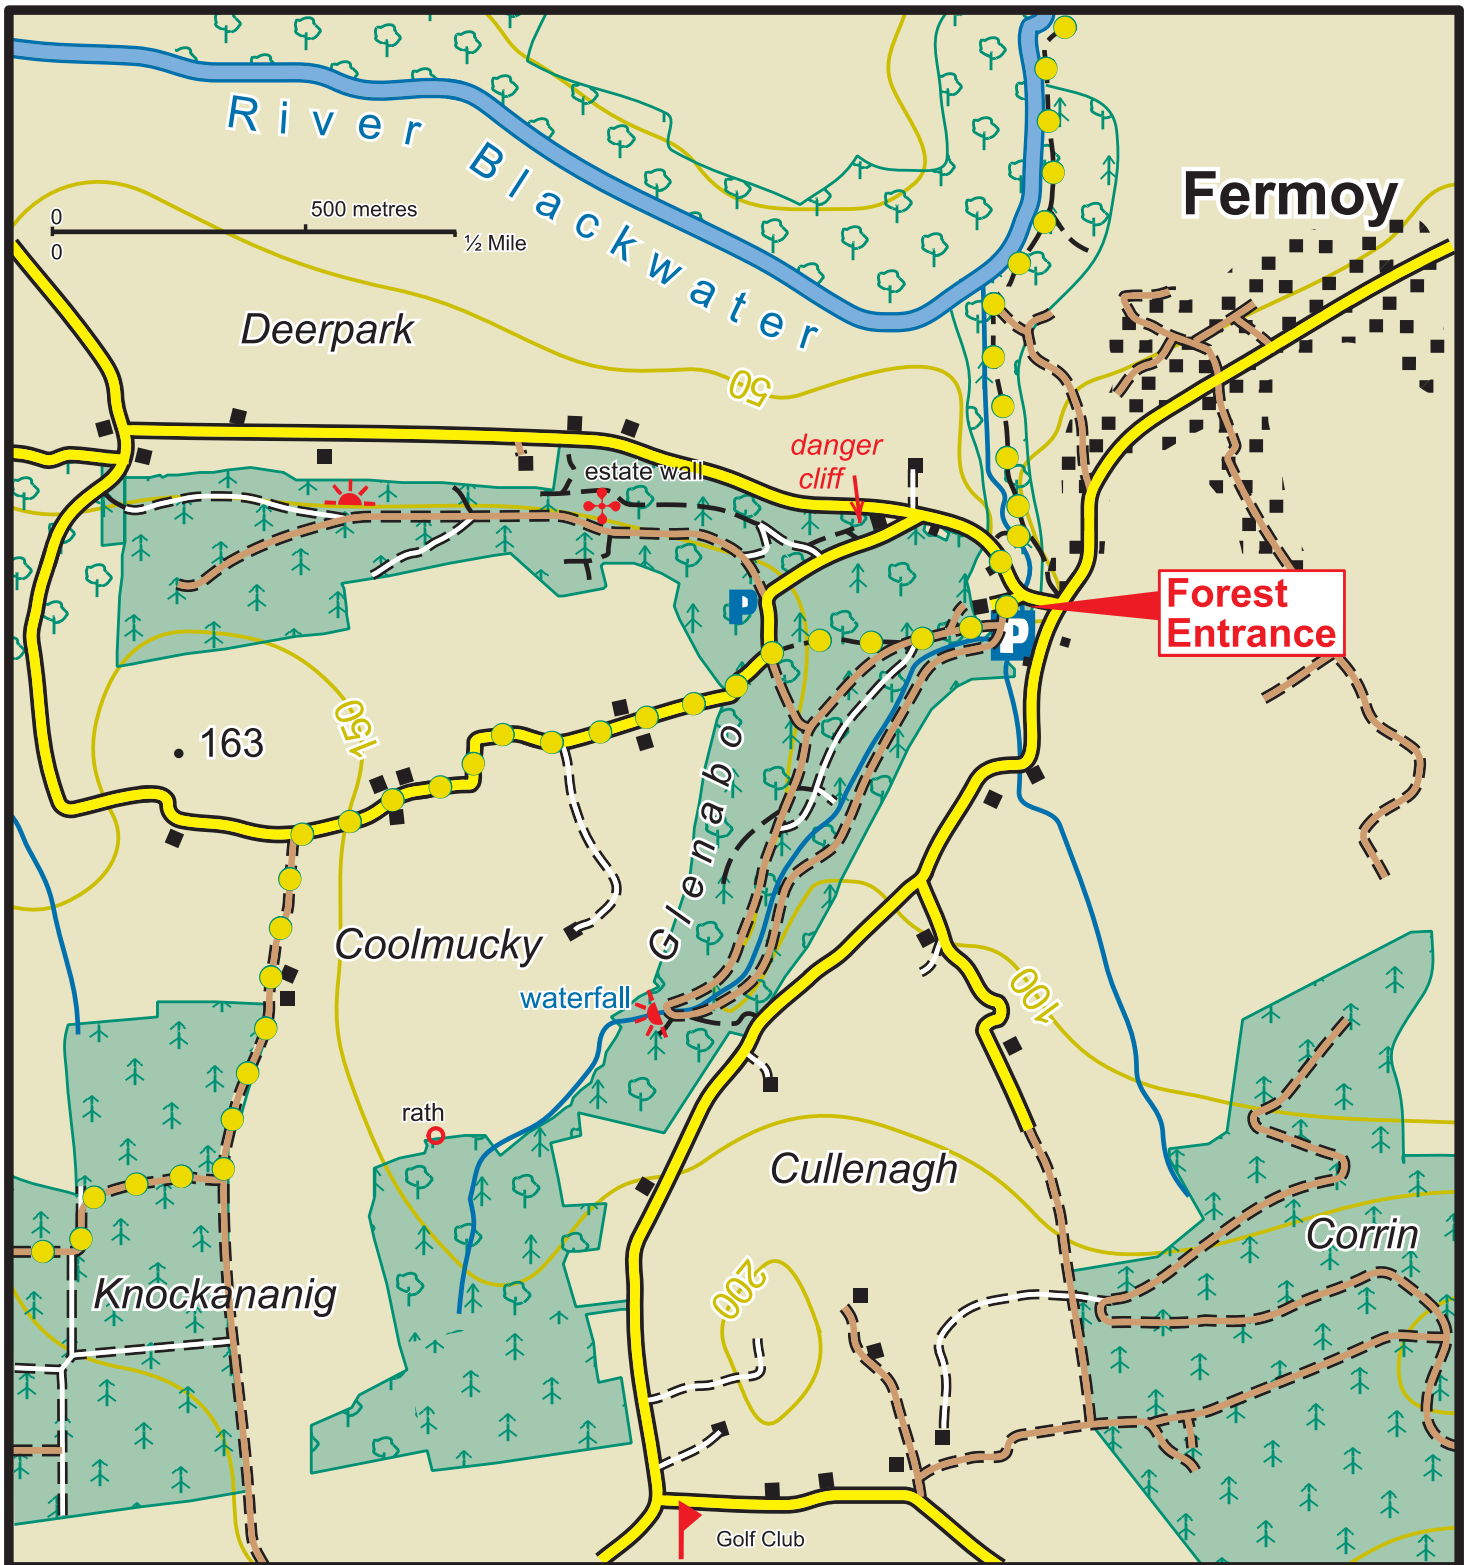

# Glenabo Forest

-  Main Road
-  Minor Road
-  Forest Road
-  Forest Track
-  Path
-  Viewpoint

-  Car Park
-  Parking Spot
-  Heritage Site
-  Picnic Area
-  Refreshments
-  Toilets

-  Coillte Properties
-  Conifer Forest
-  Broadleaf Forest

 **Blackwater Way (National Waymarked Way)**

The representation on the map of roads, tracks and paths outside Coillte property should not be interpreted as conferring a right of way.