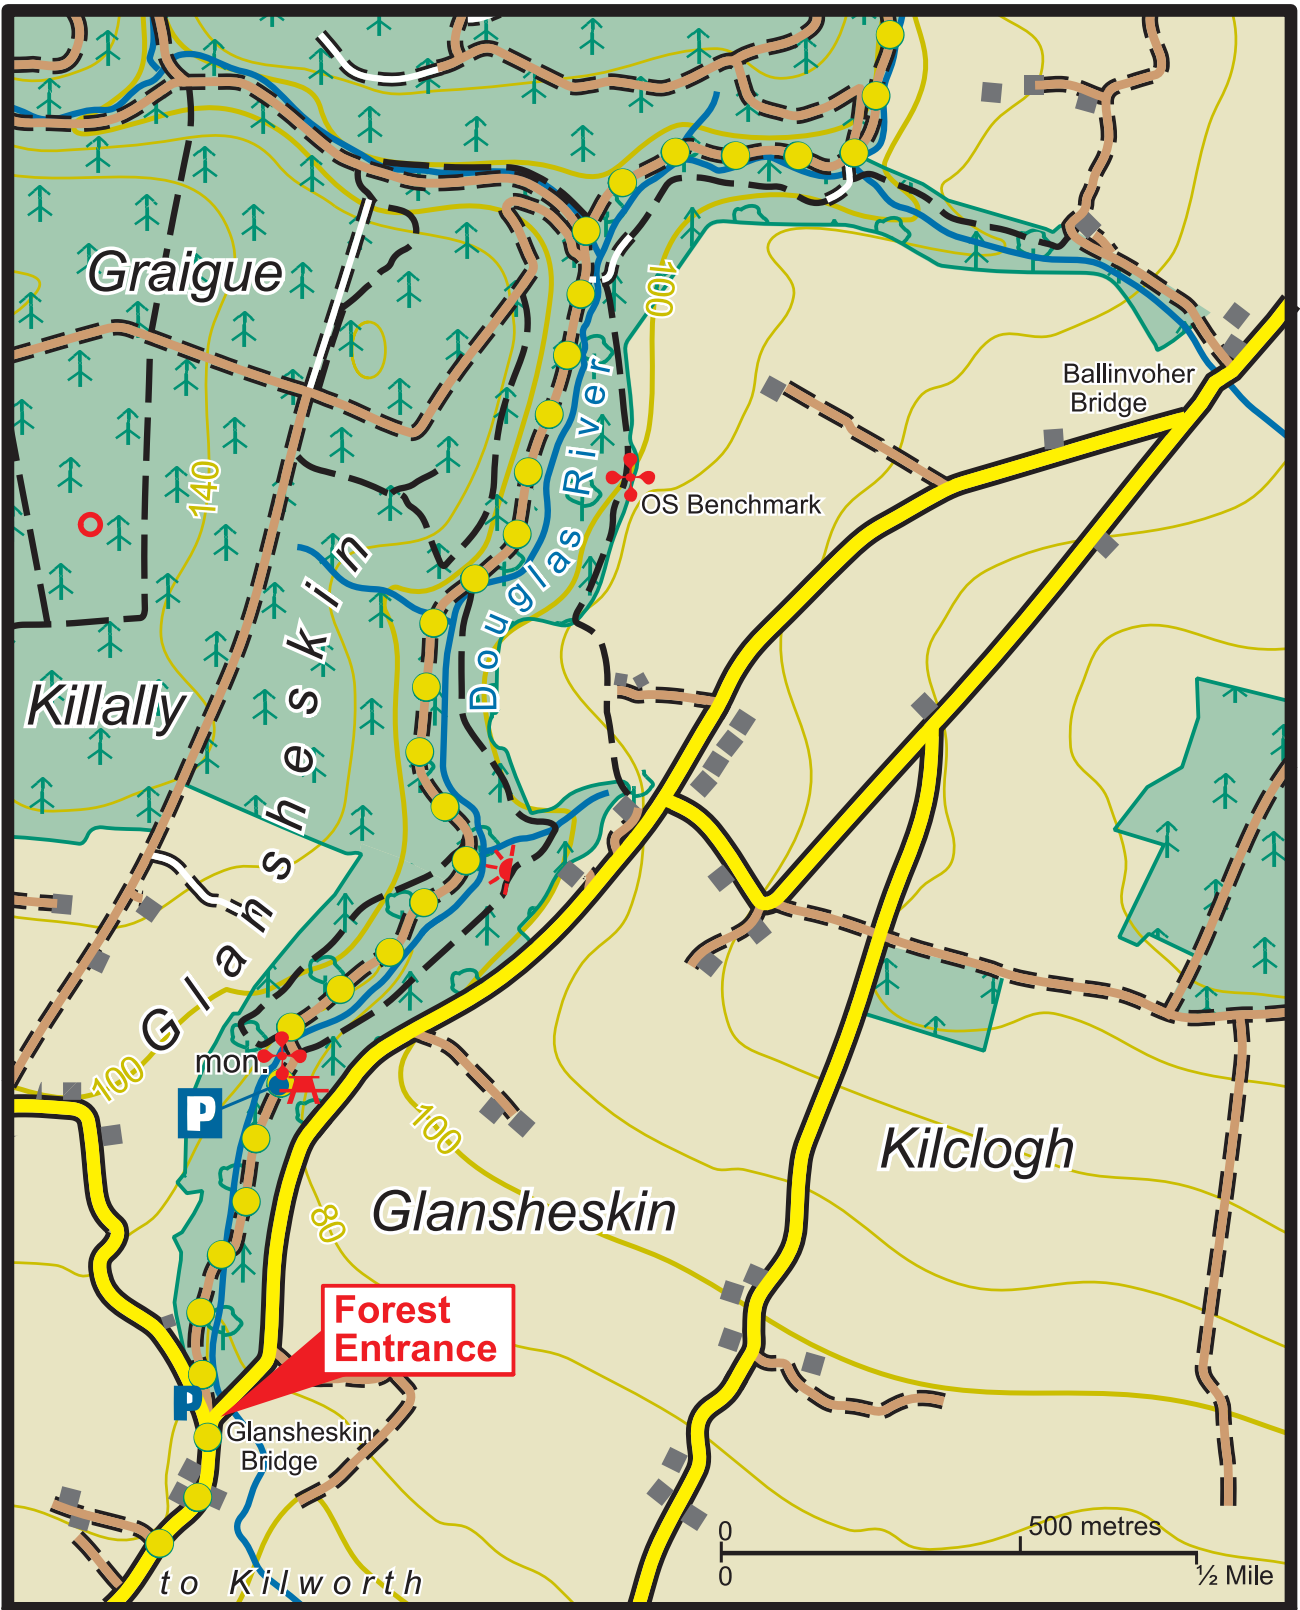

Glansheskin

-  Main Road
-  Minor Road
-  Forest Road
-  Forest Track
-  Path
-  Viewpoint

-  Car Park
-  Parking Spot
-  Heritage Site
-  Picnic Area
-  Refreshments

-  Coillte Properties
-  Conifer Forest
-  Broadleaf Forest

 *Blackwater Way National Waymarked Way*

The representation on the map of roads, tracks and paths outside Coillte property should not be interpreted as conferring a right of way.