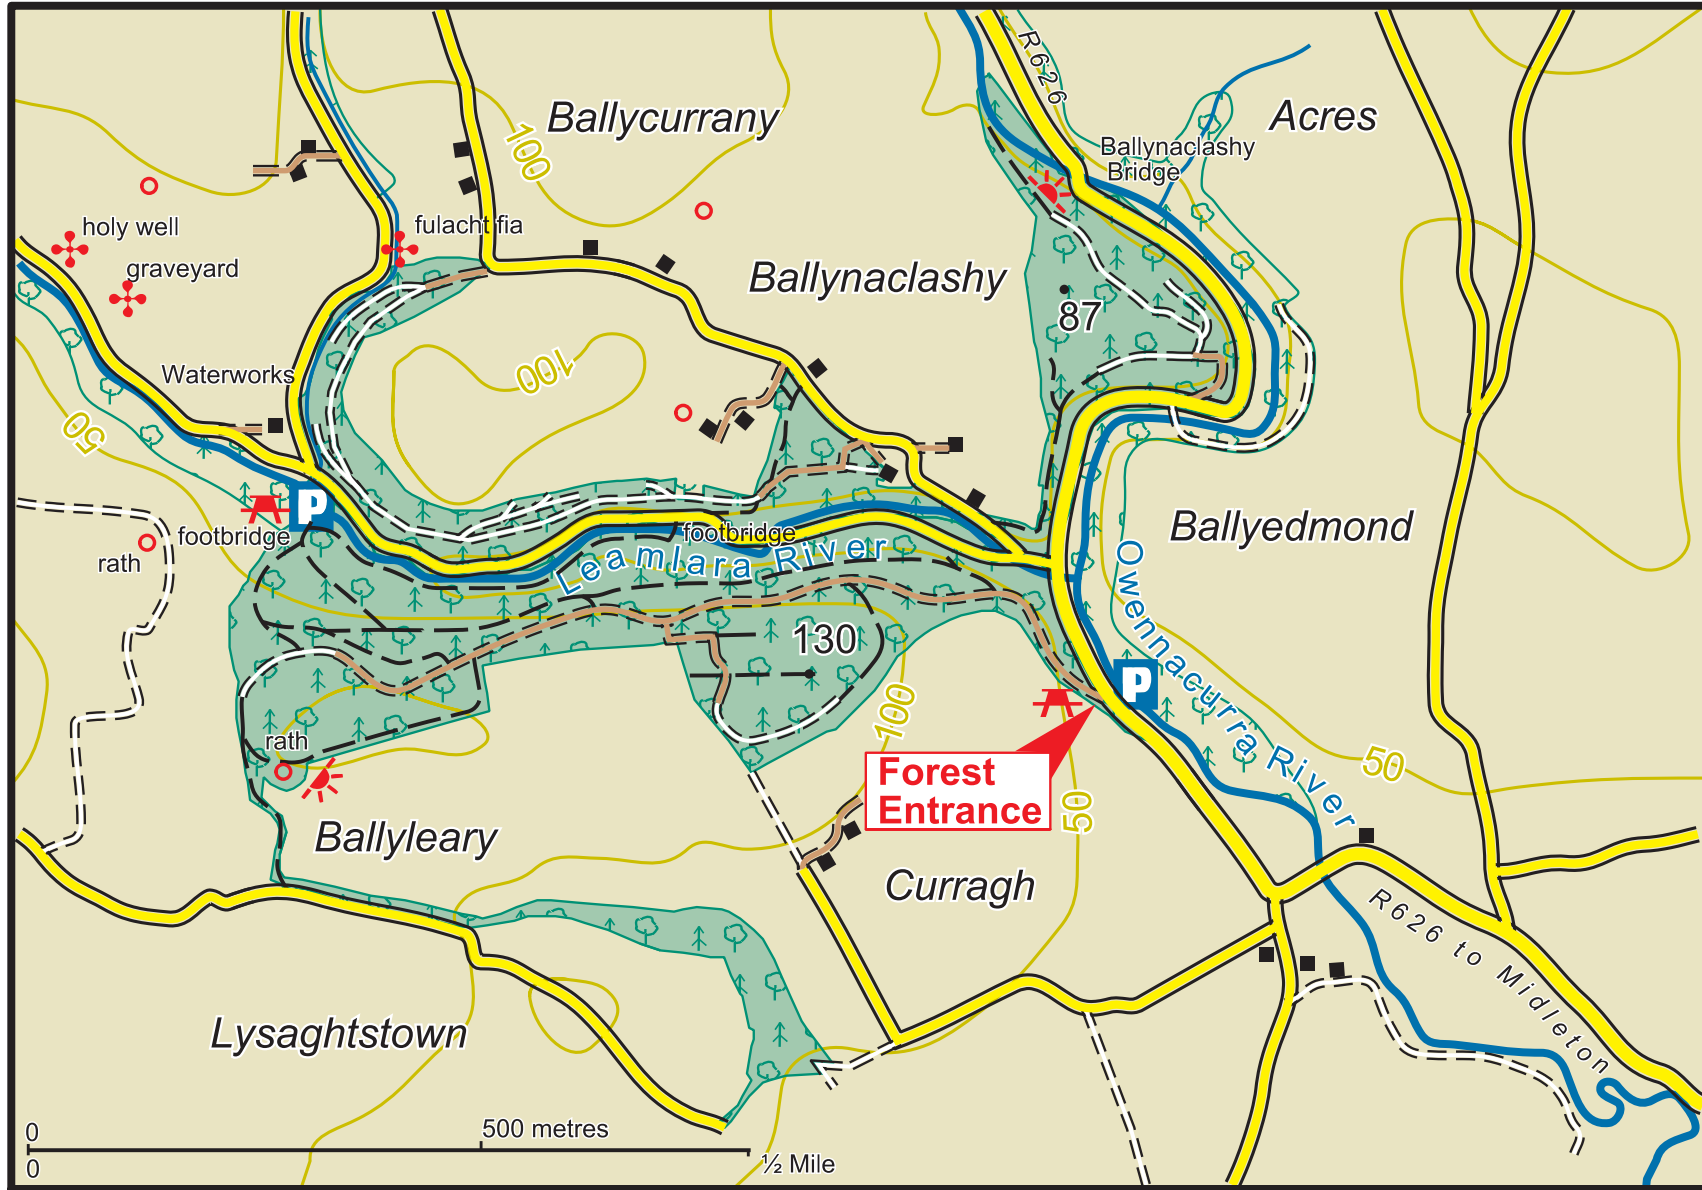

# Curragh Wood

- Main Road
- Minor Road
- Forest Road
- Forest Track
- Path
- Viewpoint

- Car Park
- Parking Spot
- Heritage Site
- Picnic Area
- Refreshments
- Toilets

- Coillte Properties
- Conifer Forest
- Broadleaf Forest

The representation on the map of roads, tracks and paths outside Coillte property should not be interpreted as conferring a right of way.