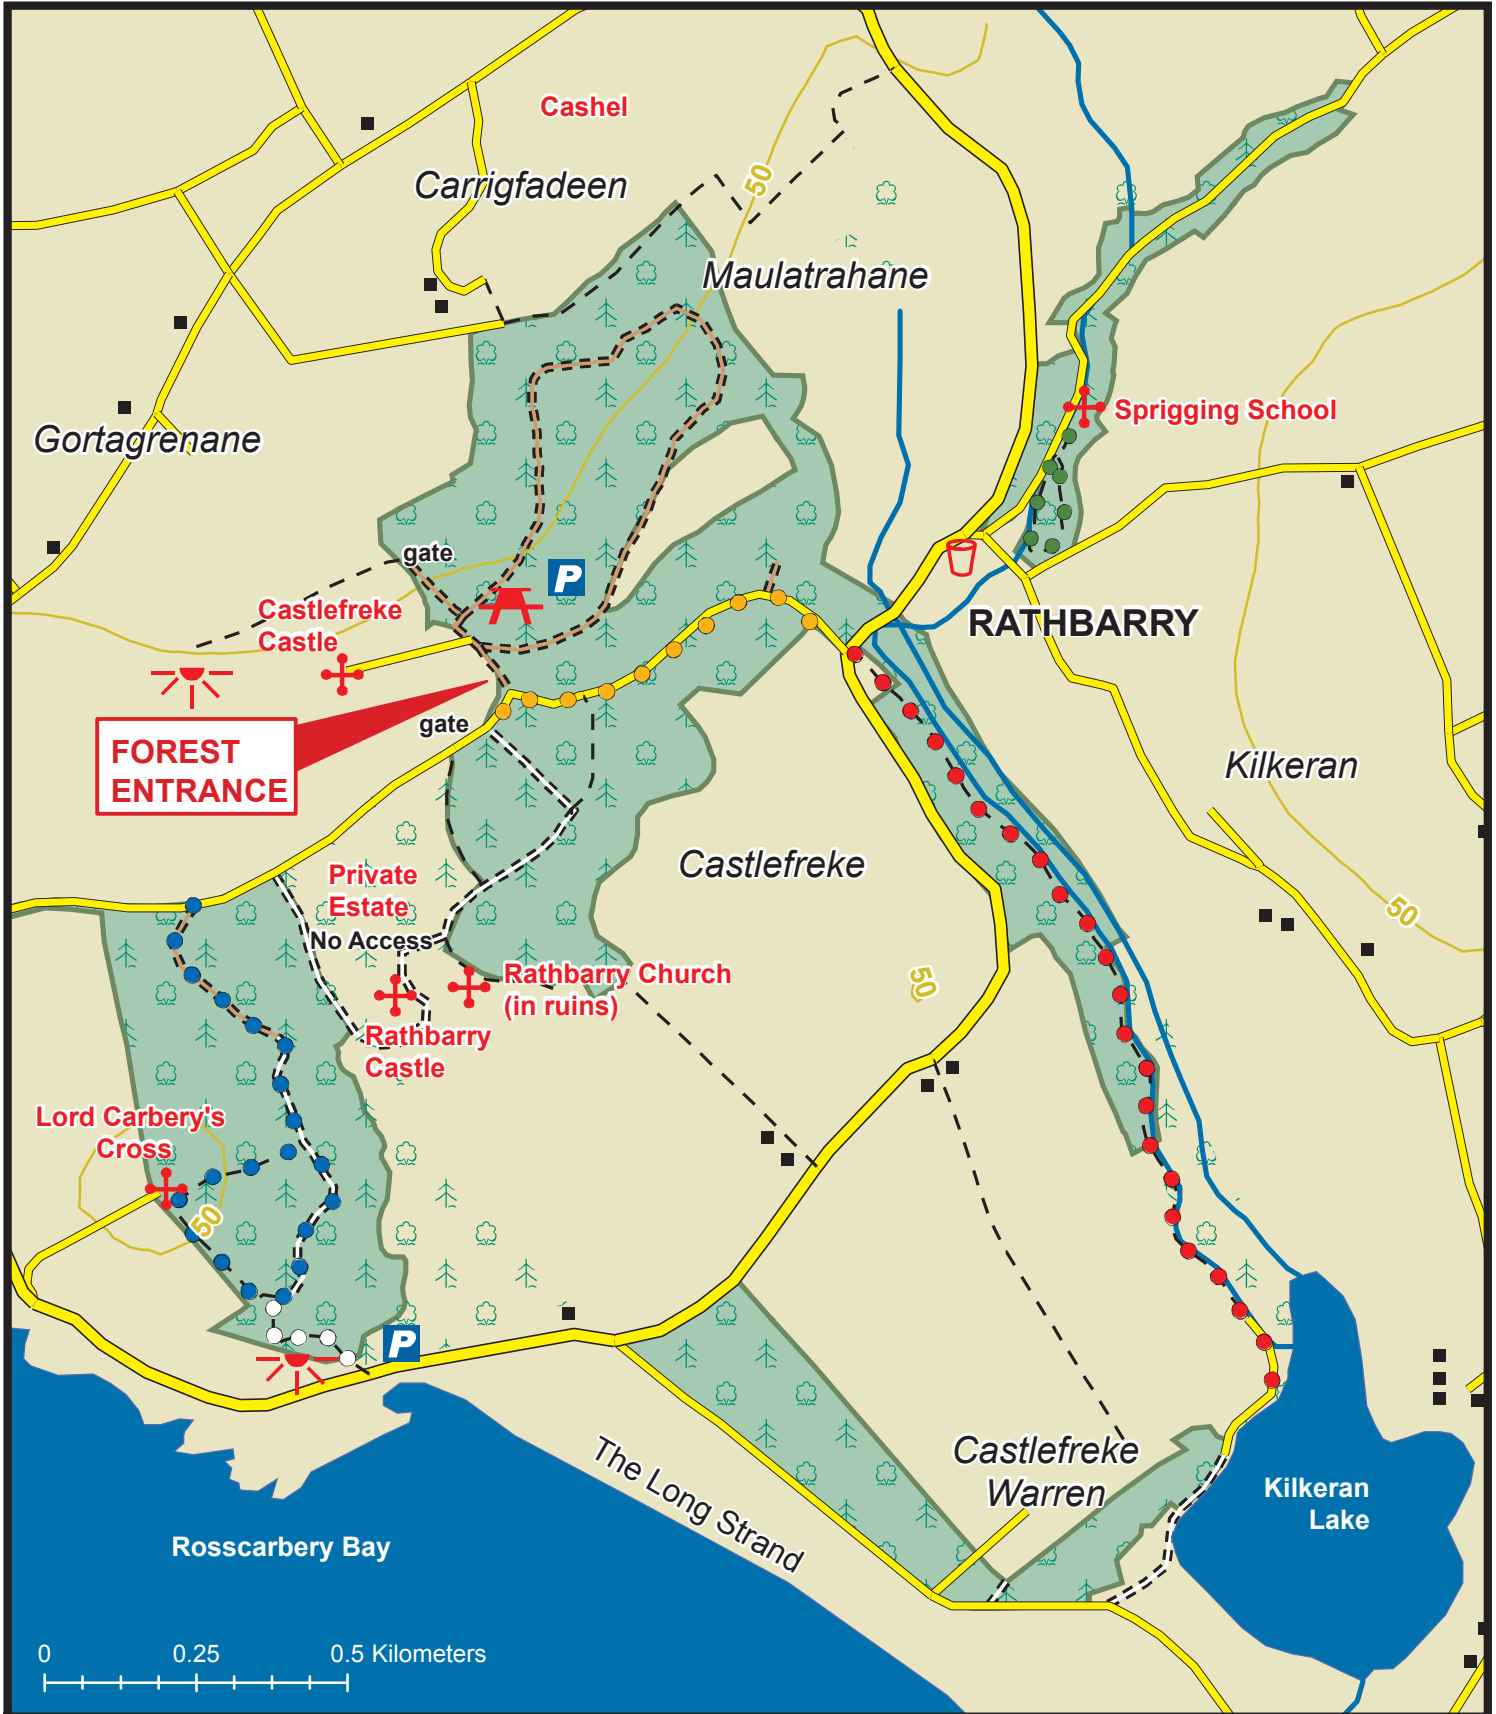

CASTLEFREKE

- Main Road
- Minor Road
- Forest Road
- Forest Track
- Path
- Viewpoint
- Car Park
- Parking Spot
- Heritage Site
- Picnic
- Refreshments
- Hillwalking Access

Coillte Properties

- Conifer Forest
- Broadleaf Forest

- Lord Carbery's Cross Trail
- The Strand Leg
- Castle Cross Trail
- The Lake Walk
- The River Walk

The representation on the map of roads, tracks and paths outside Coillte property should not be interpreted as conferring a right of way.