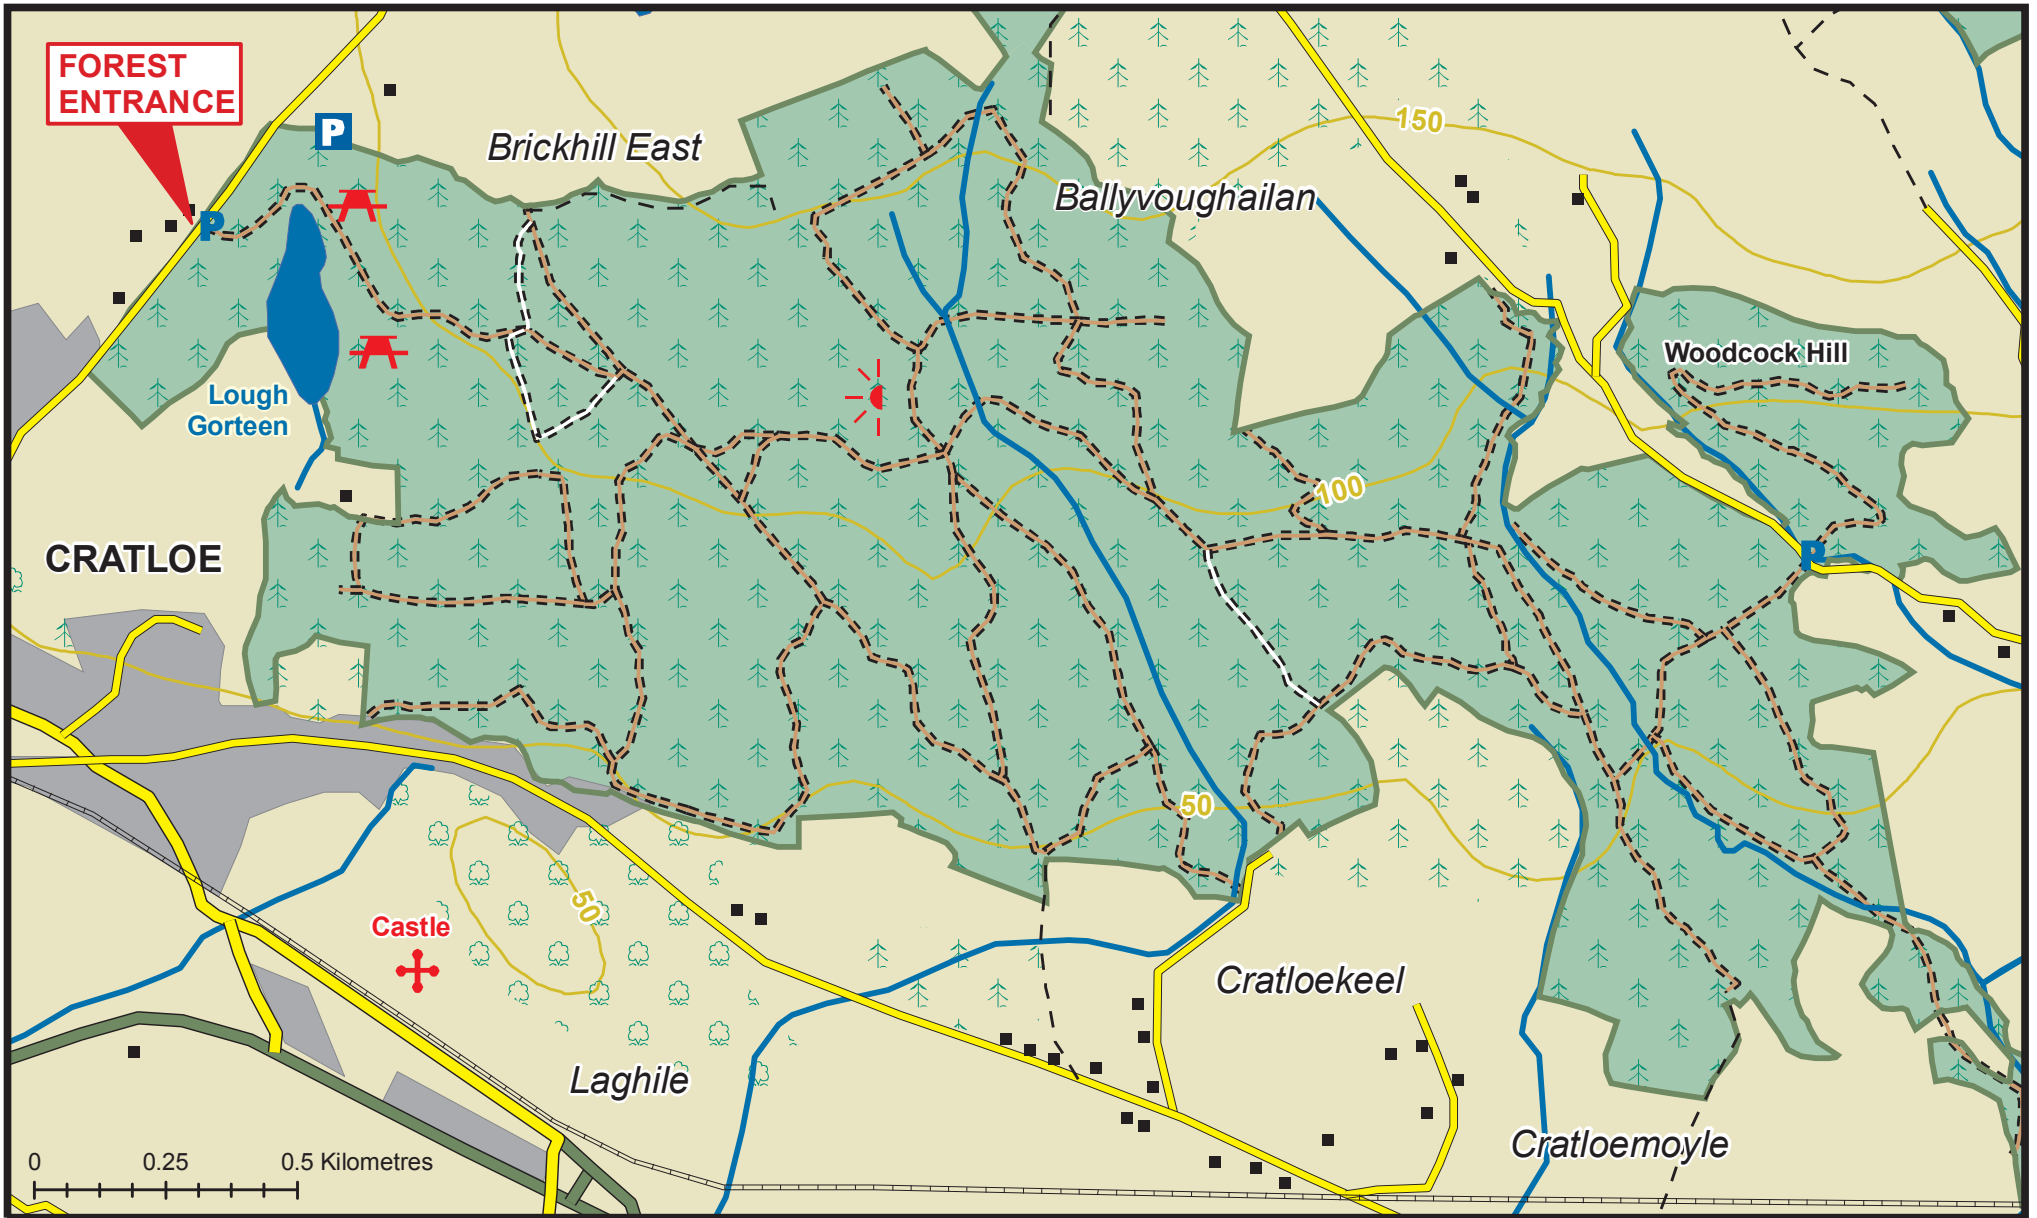

CRATLOE

-  Primary Route
-  Main Road
-  Minor Road
-  Forest Road
-  Forest Track
-  Path
-  Viewpoint
-  Car Park
-  Parking Spot
-  Heritage Site
-  Picnic
-  Refreshments
-  Hillwalking Access

- Coillte Properties**
-  Conifer Forest
 -  Broadleaf Forest

The representation on the map of roads, tracks and paths outside Coillte property should not be interpreted as conferring a right of way.