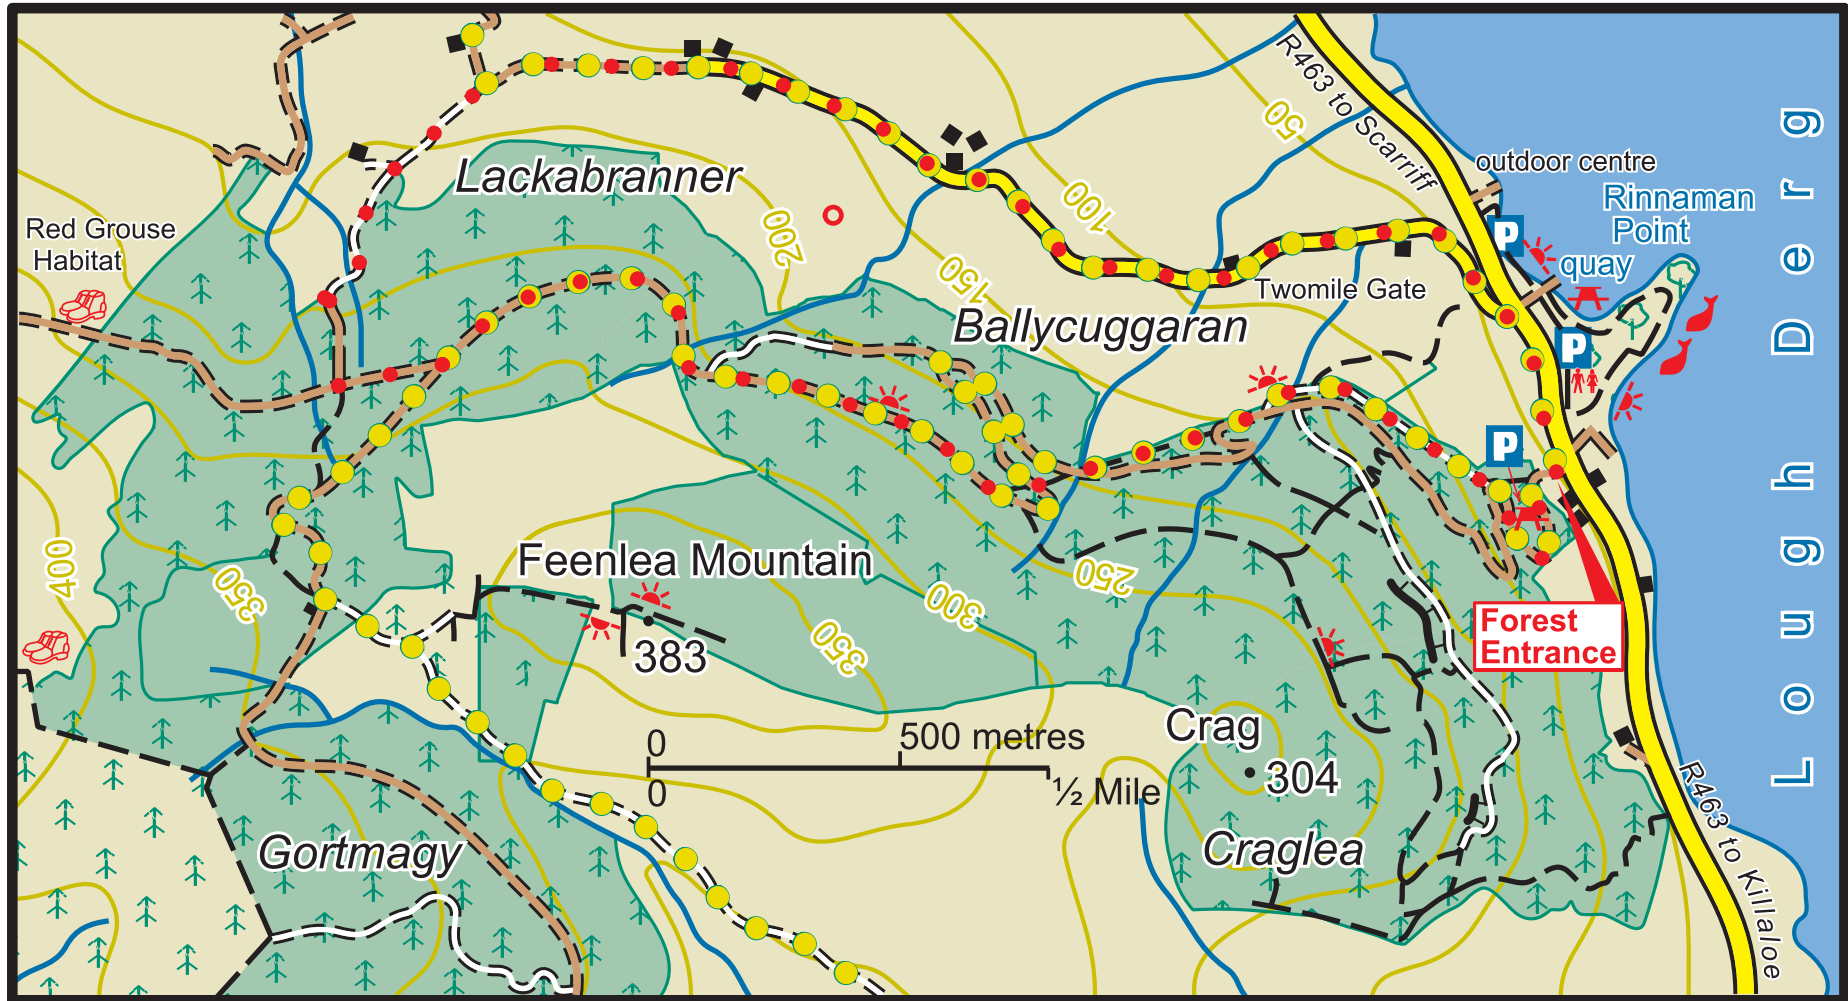

Ballycuggaran

L O U G H D E R

- | | | | | | | | |
|--|--------------|--|-------------------|--|--------------------|--|------------------------|
| | Main Road | | Car Park | | Coillte Properties | | East Clare Way: |
| | Minor Road | | Parking Spot | | Conifer Forest | | National Waymarked Way |
| | Forest Road | | Heritage Site | | Broadleaf Forest | | Crag Wood Walk |
| | Forest Track | | Picnic Area | | | | |
| | Path | | Hillwalker Access | | | | |
| | Viewpoint | | Fishing | | | | |

The representation on the map of roads, tracks and paths outside Coillte property should not be interpreted as conferring a right of way.