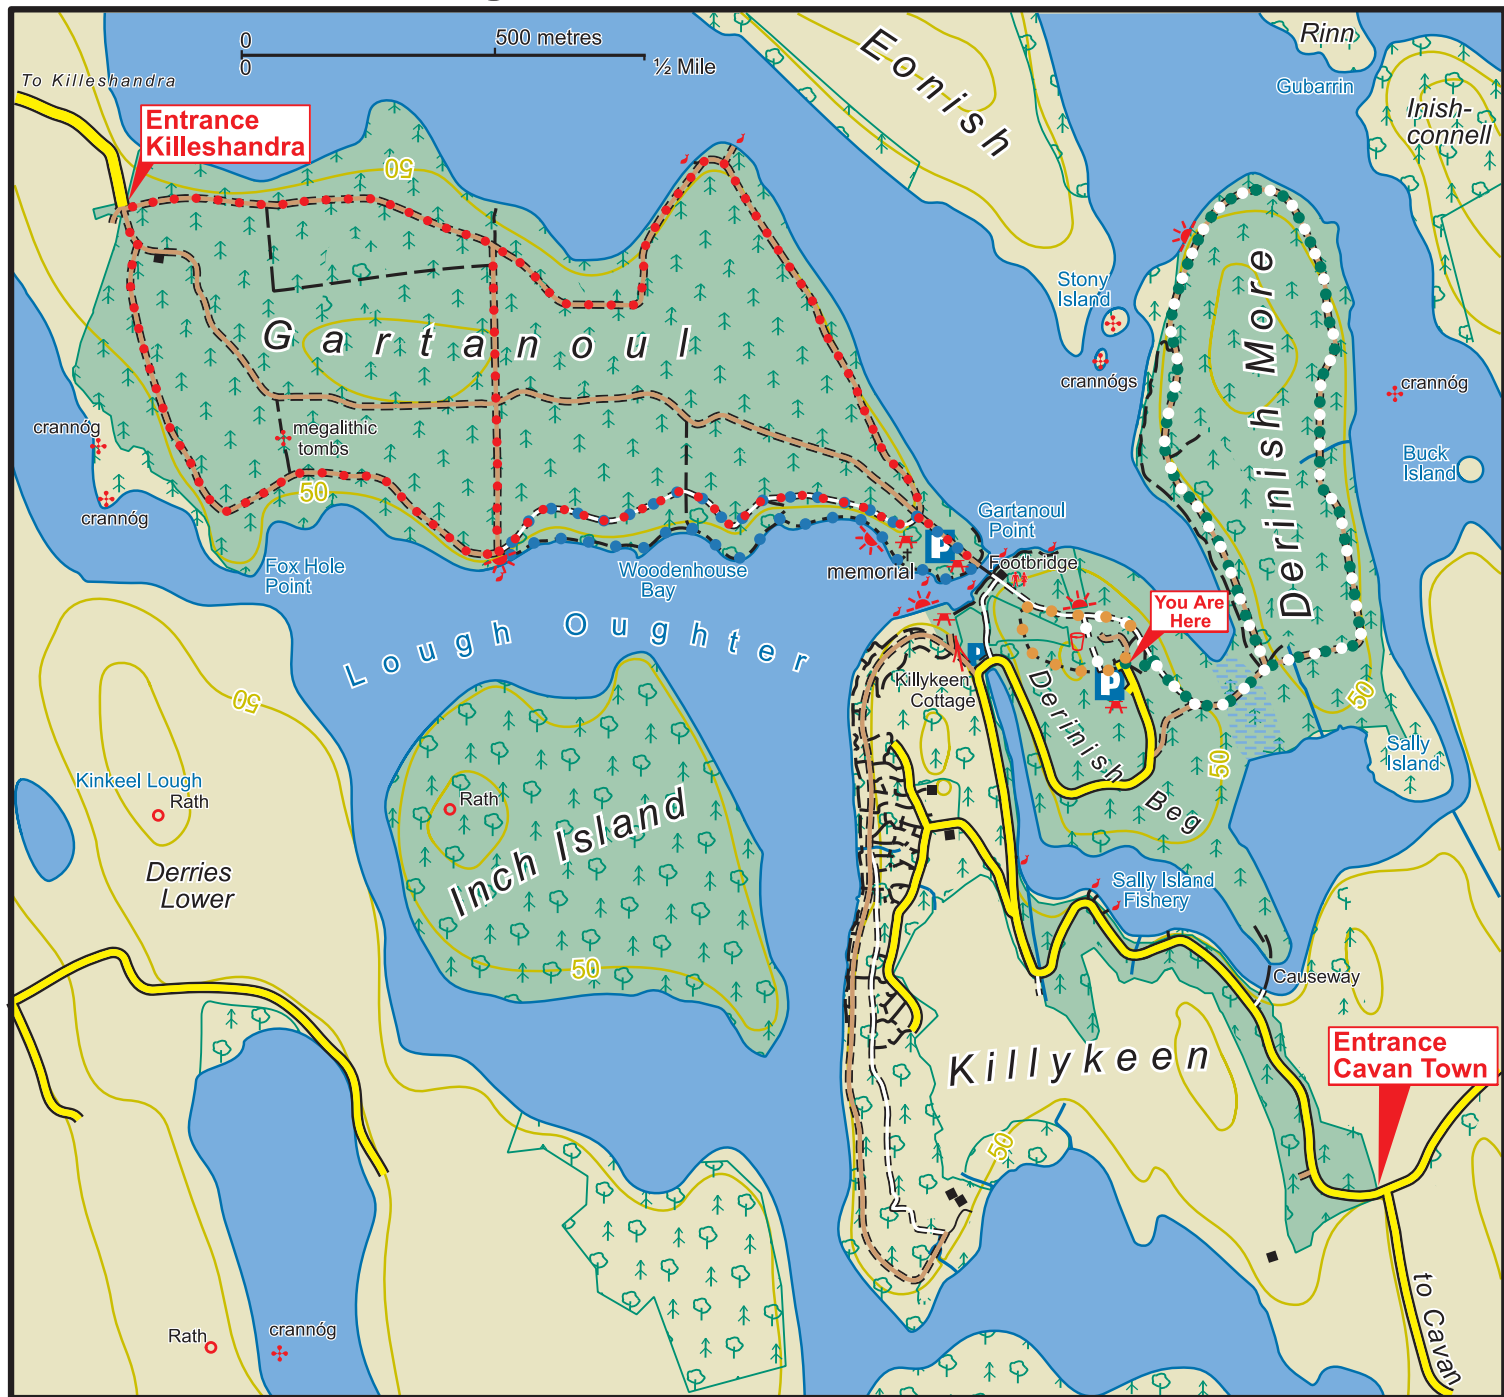

Killykean Forest Park

- Main Road
- Minor Road
- Forest Road
- Forest Track
- Path
- Viewpoint
- Fishing Stand

- Car Park
- Parking Spot
- Heritage Site
- Picnic Area
- Refreshments
- Toilets

- Coillte Properties
- Conifer Forest
- Broadleaf Forest

- Nature Trail
- Multi Access Trail
- Gartanoul Trail
- Gartanoul Shore Walk
- Killykean Family Cycle Trail

The representation on the map of roads, tracks and paths outside Coillte property should not be interpreted as conferring a right of way.