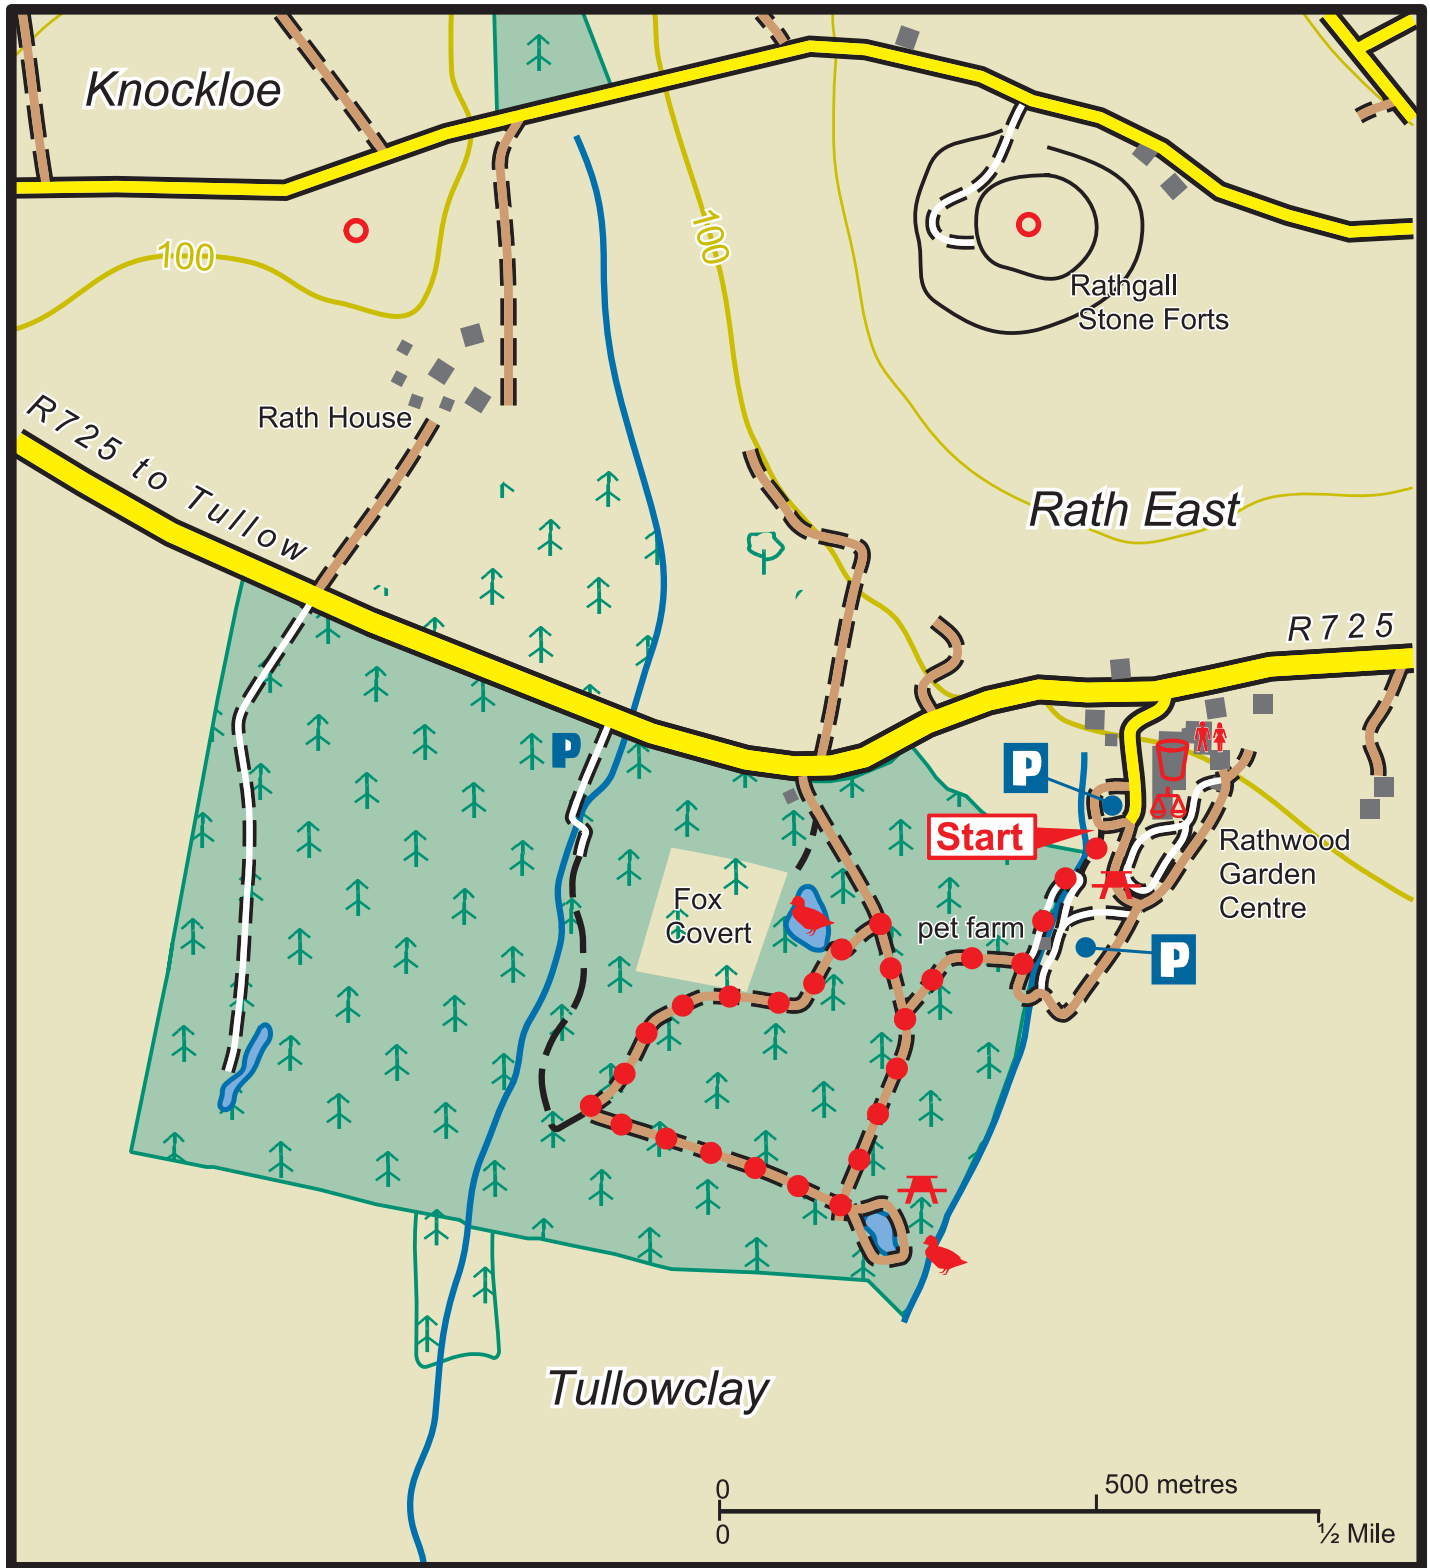

Rath

	Main Road		Car Park		Coillte Properties
	Minor Road		Parking Spot		Conifer Forest
	Forest Road		Heritage Site		Broadleaf Forest
	Forest Track		Picnic Area		Molloy's Walk
	Path		Refreshments		
	Viewpoint		Wildfowl		

The representation on the map of roads, tracks and paths outside Coillte property should not be interpreted as conferring a right of way.