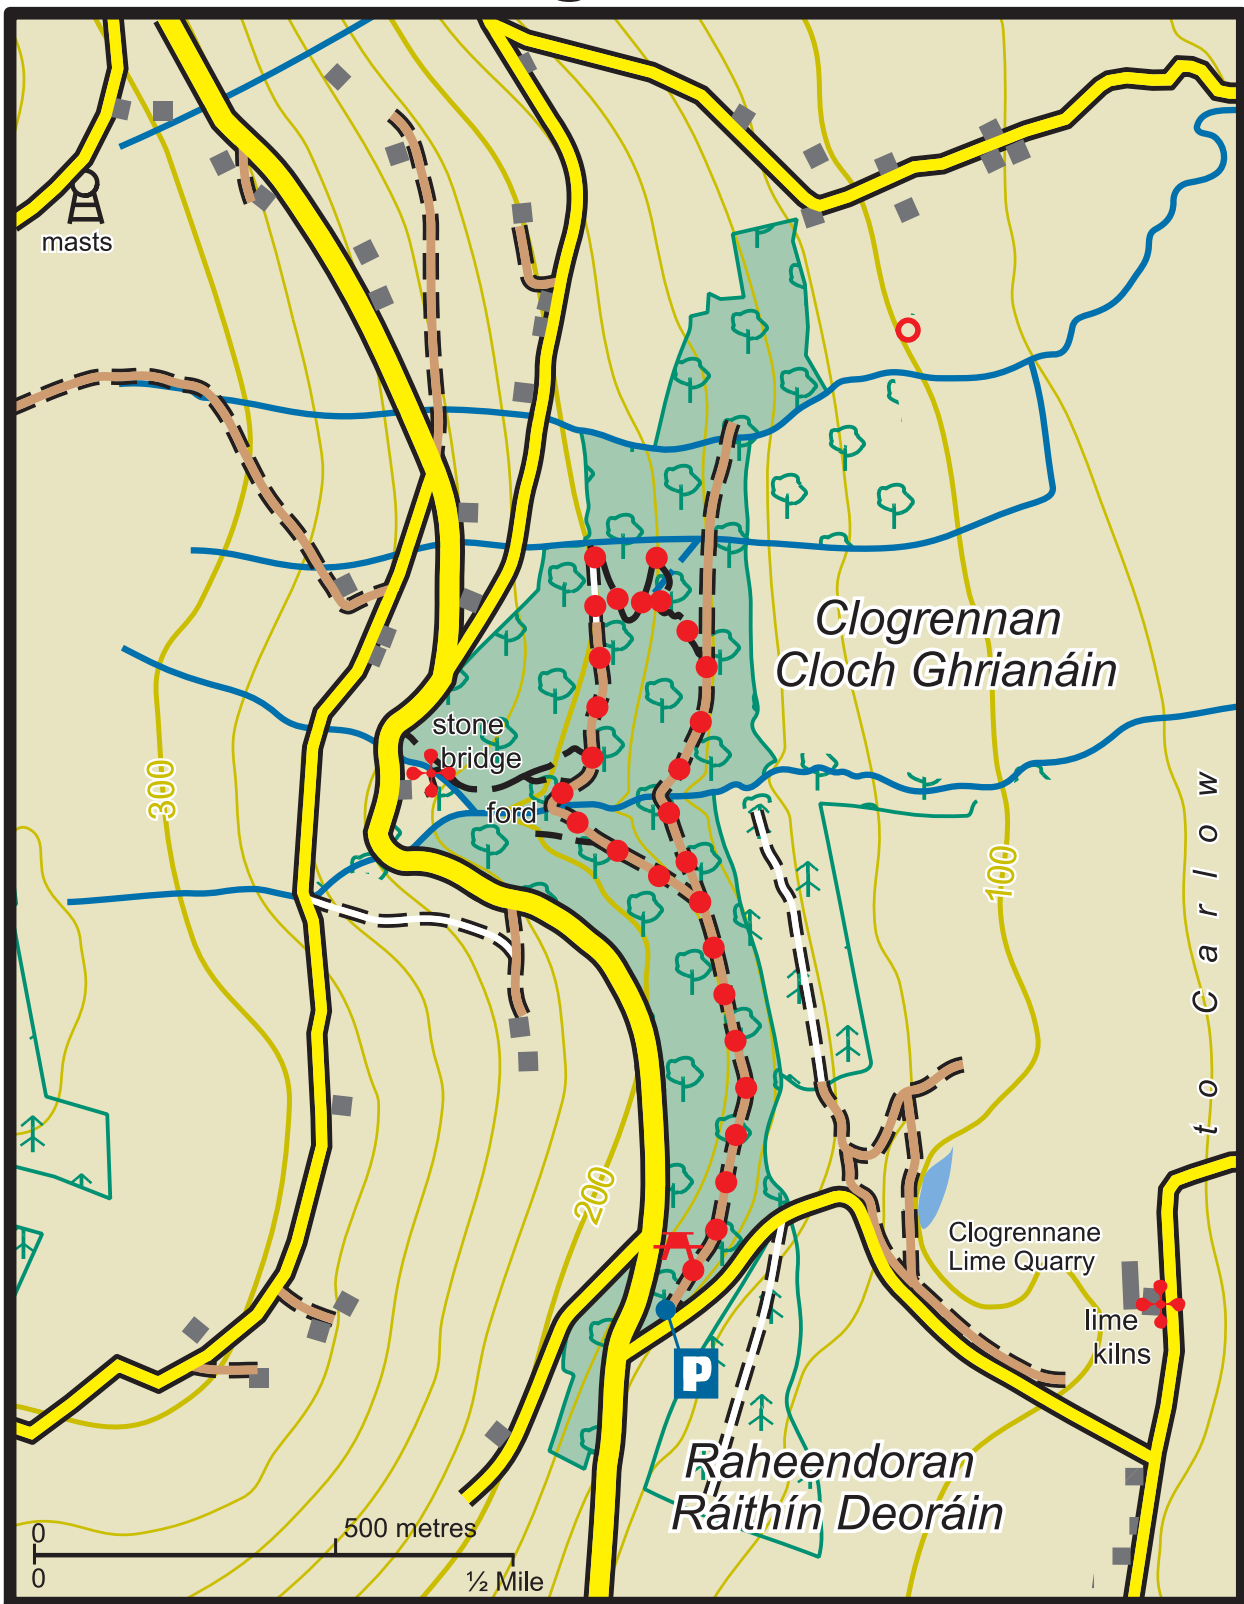

Clogrennan

-  Main Road
-  Minor Road
-  Forest Road
-  Forest Track
-  Path
-  Viewpoint

-  Car Park
-  Parking Spot
-  Heritage Site
-  Picnic Area
-  Refreshments
-  Hillwalker Access

- Coillte Properties
-  Conifer Forest
 -  Broadleaf Forest

 **Clogrennan Loop Walk**

The representation on the map of roads, tracks and paths outside Coillte property should not be interpreted as conferring a right of way.