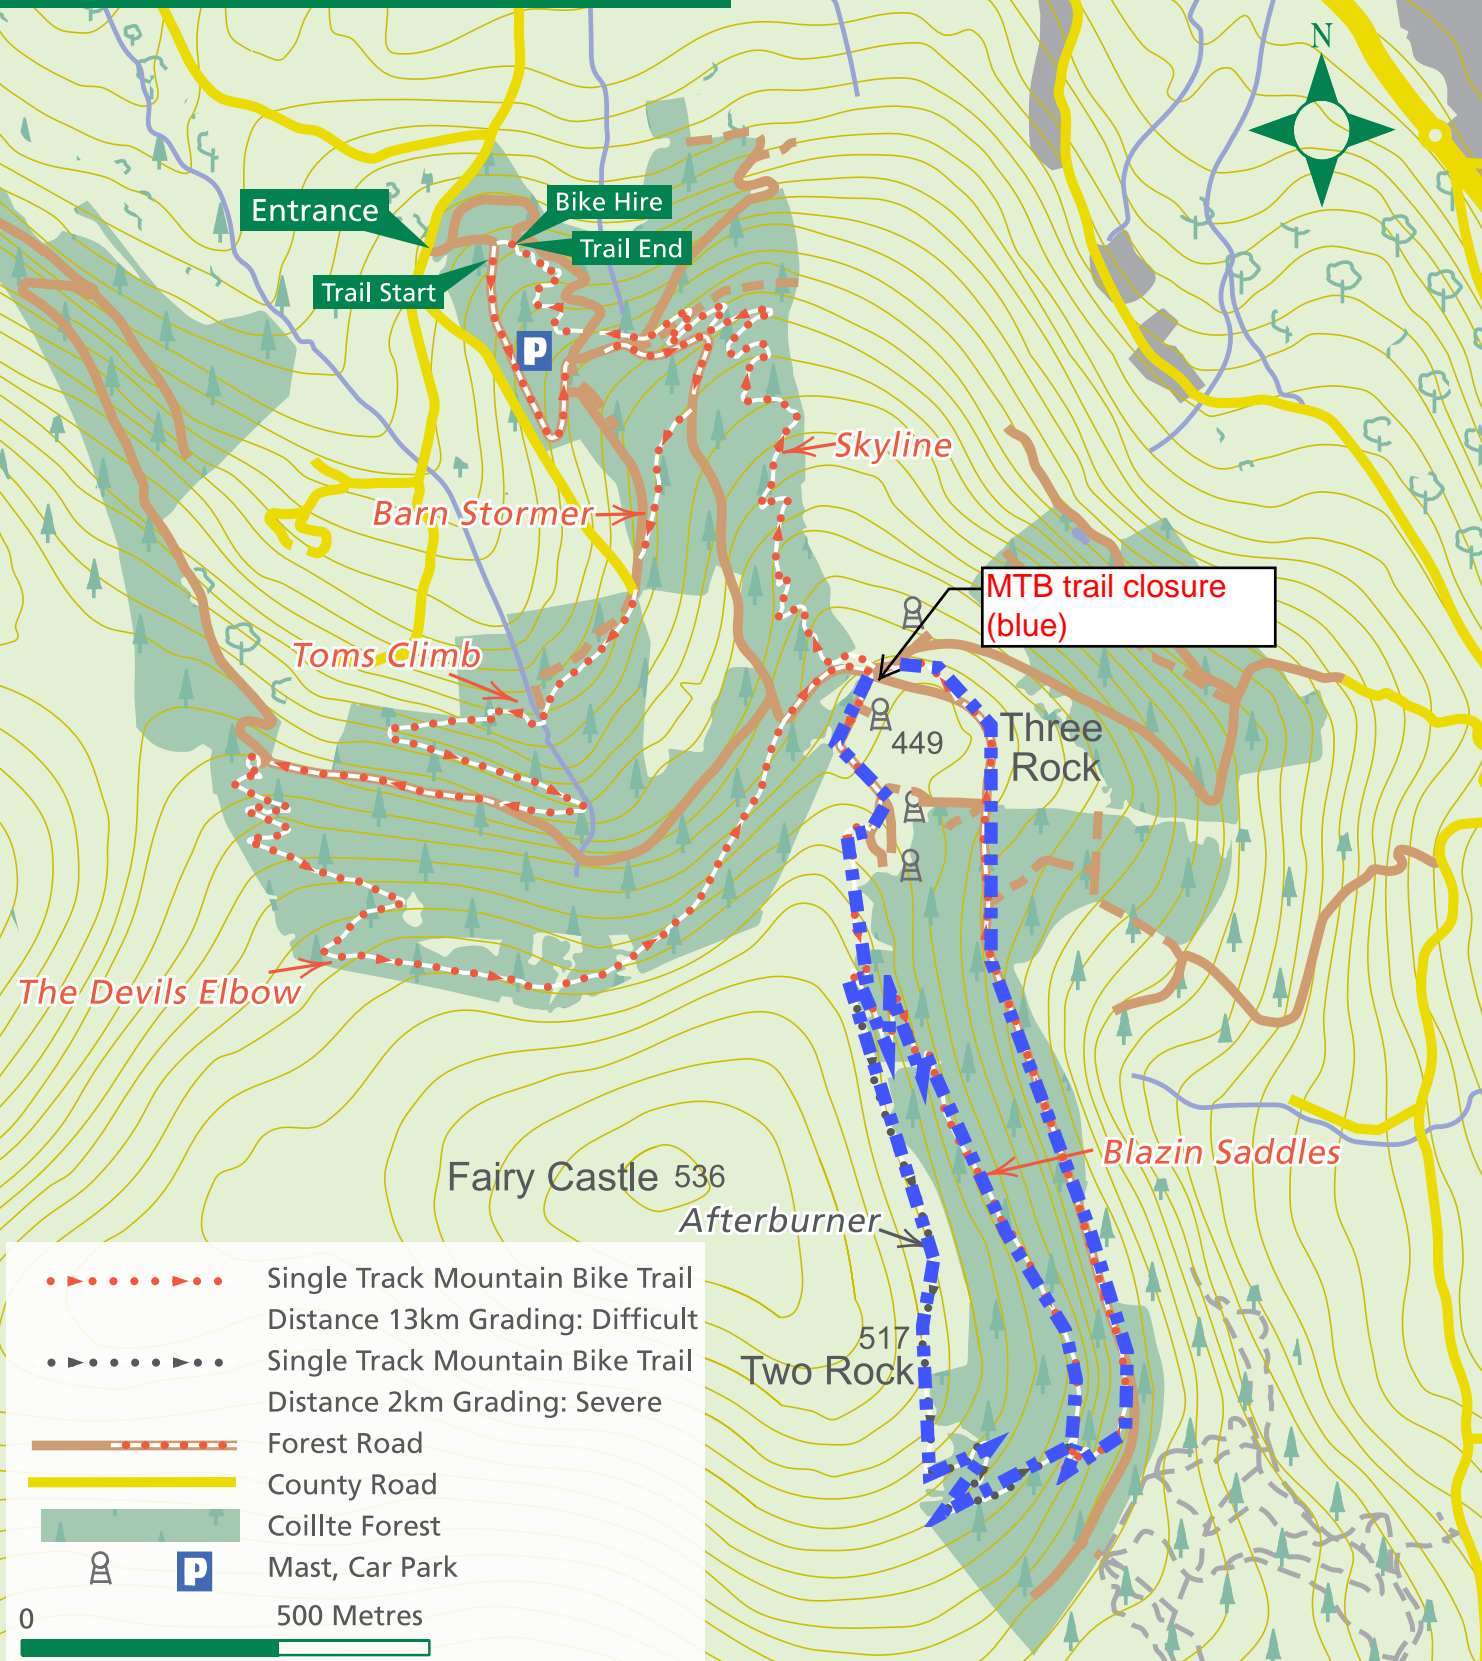

Ticknock Mountain Bike Trails

Entrance

Bike Hire

Trail End

Trail Start

P

← Skyline

Barn Stormer →

Toms Climb

MTB trail closure (blue)

449

Three Rock

The Devils Elbow

Blazin Saddles

Fairy Castle 536

Afterburner

517

Two Rock

- Single Track Mountain Bike Trail
Distance 13km Grading: Difficult
- Single Track Mountain Bike Trail
Distance 2km Grading: Severe
- — — — — Forest Road
- — — — — County Road
- Coillte Forest
- Ⓐ Mast, Car Park

0 500 Metres

1/2 Mile

May 2019