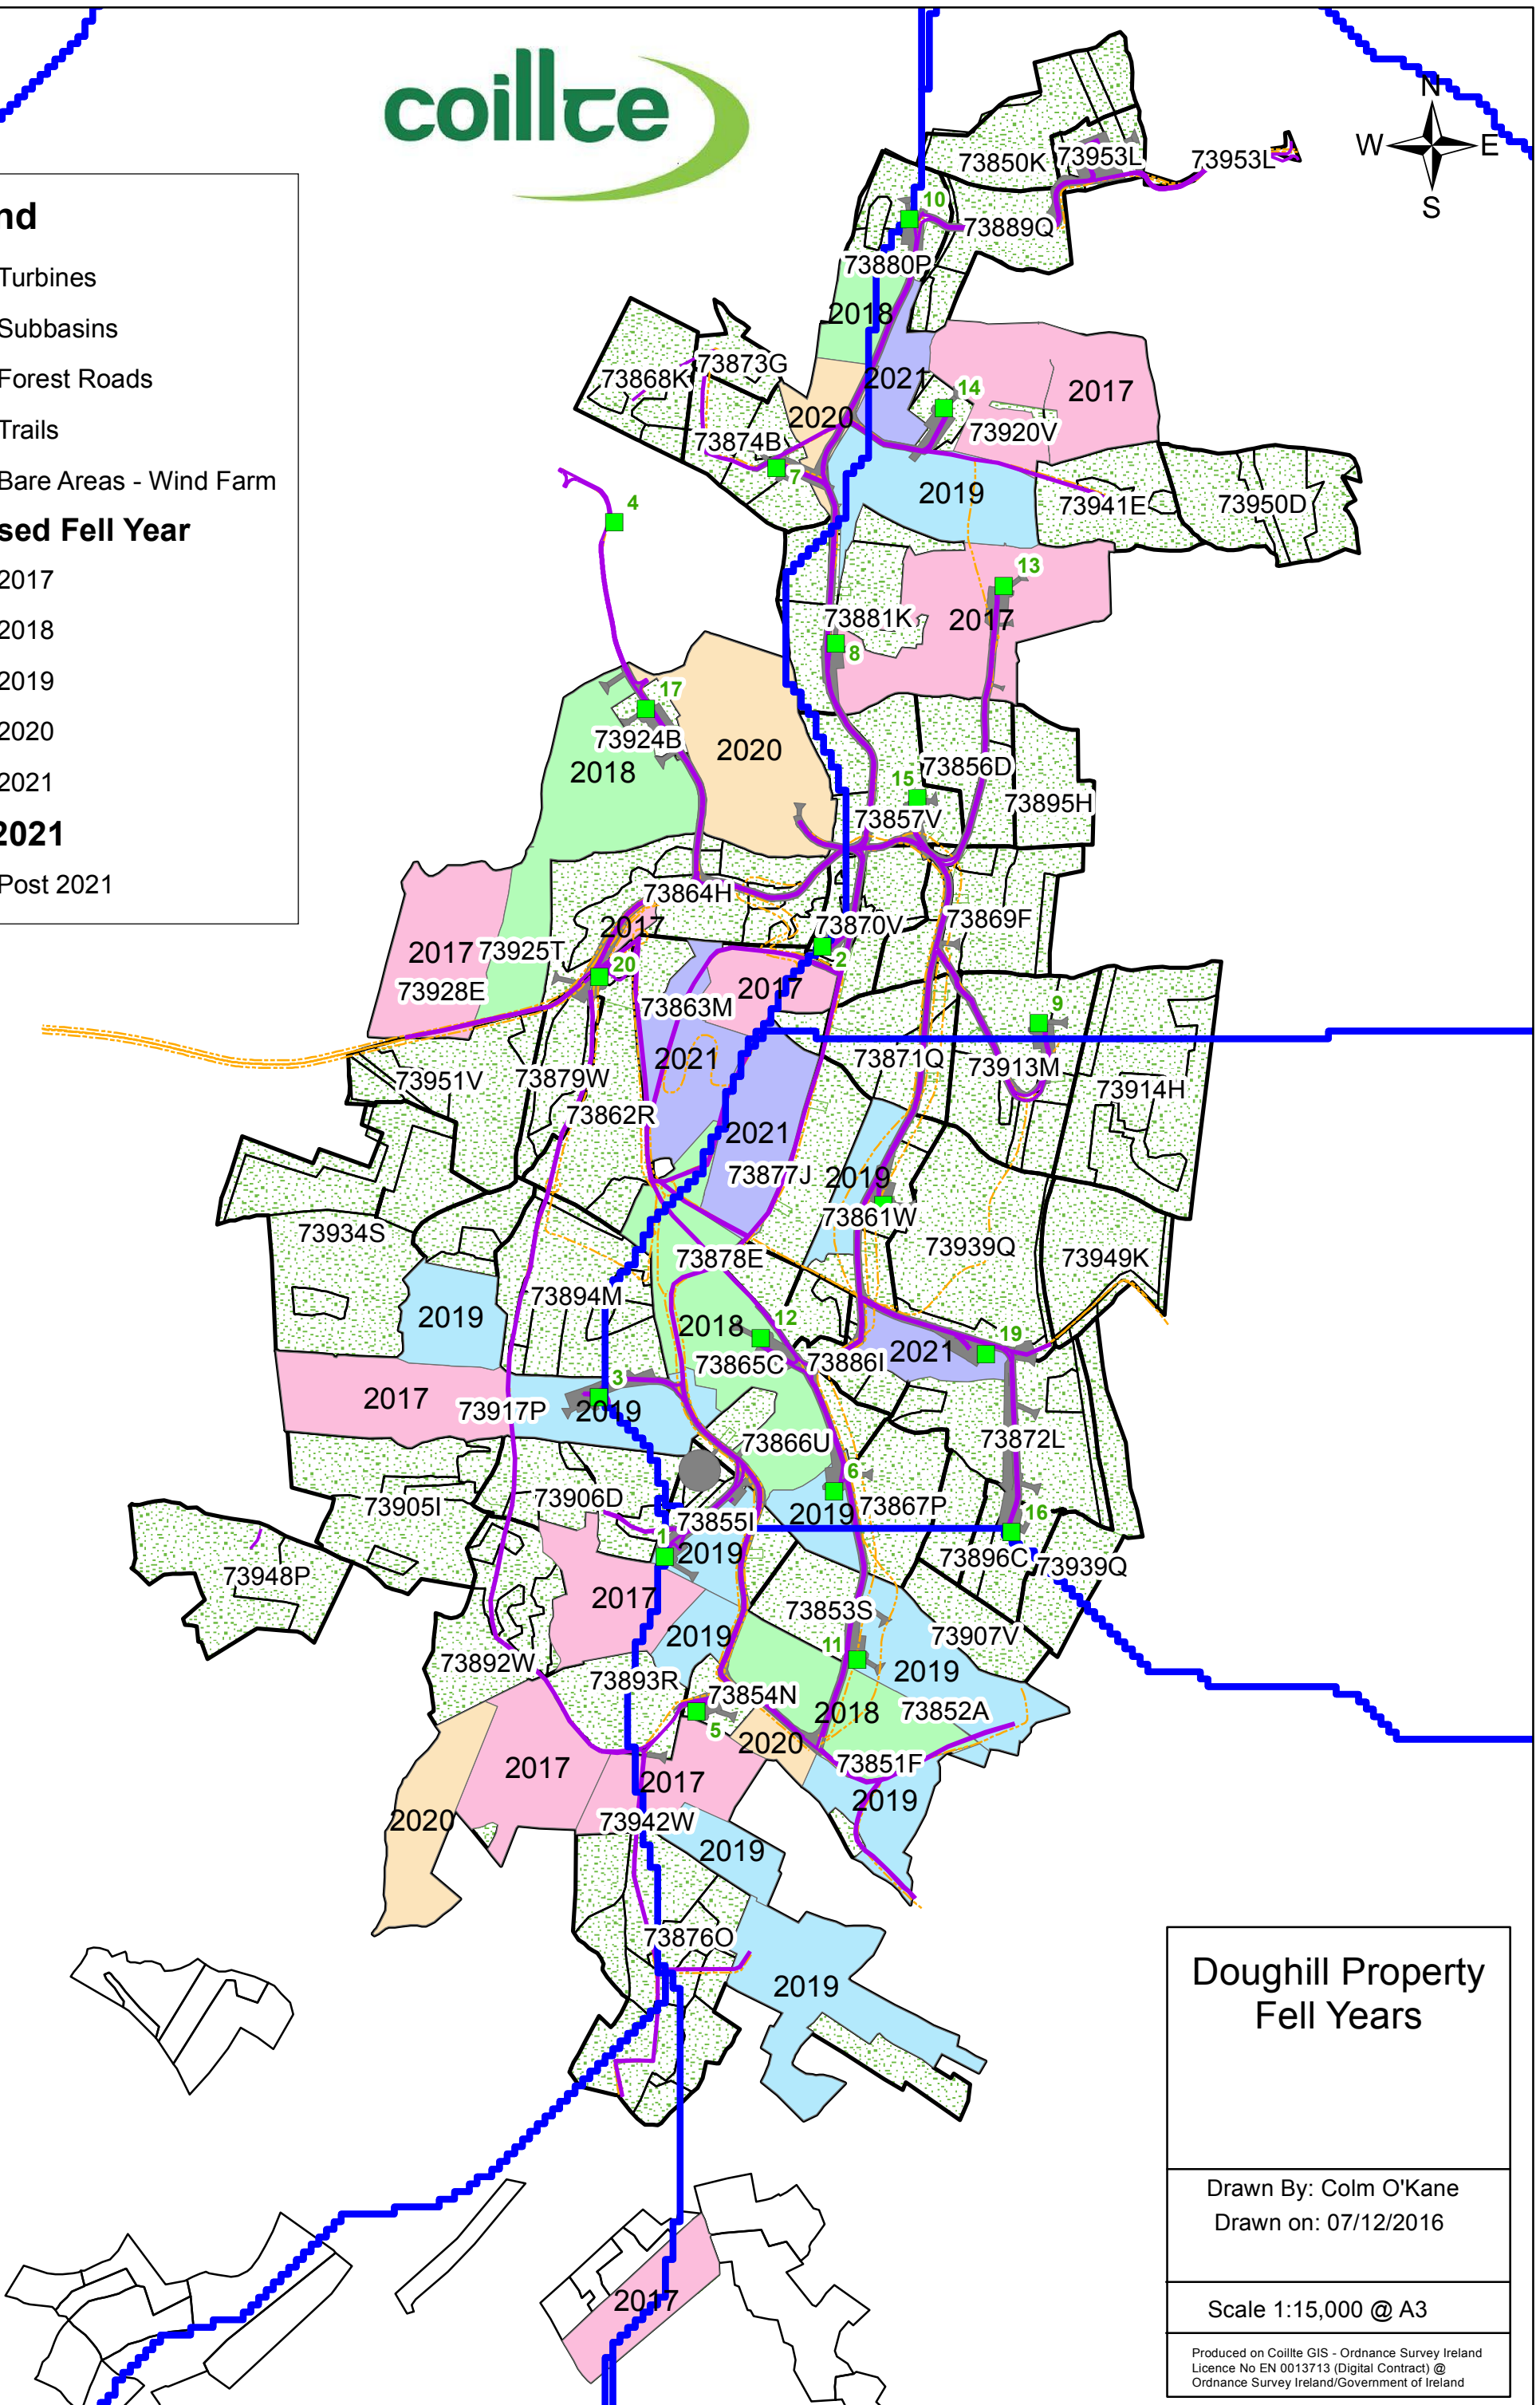

Legend

- Turbines
 - Subbasins
 - Forest Roads
 - Trails
 - Bare Areas - Wind Farm
- Proposed Fell Year**
- 2017
 - 2018
 - 2019
 - 2020
 - 2021
- Post 2021**
- Post 2021

**Doughill Property
Fell Years**

Drawn By: Colm O'Kane
Drawn on: 07/12/2016

Scale 1:15,000 @ A3

Produced on Coillte GIS - Ordnance Survey Ireland
Licence No EN 0013713 (Digital Contract) @
Ordnance Survey Ireland/Government of Ireland