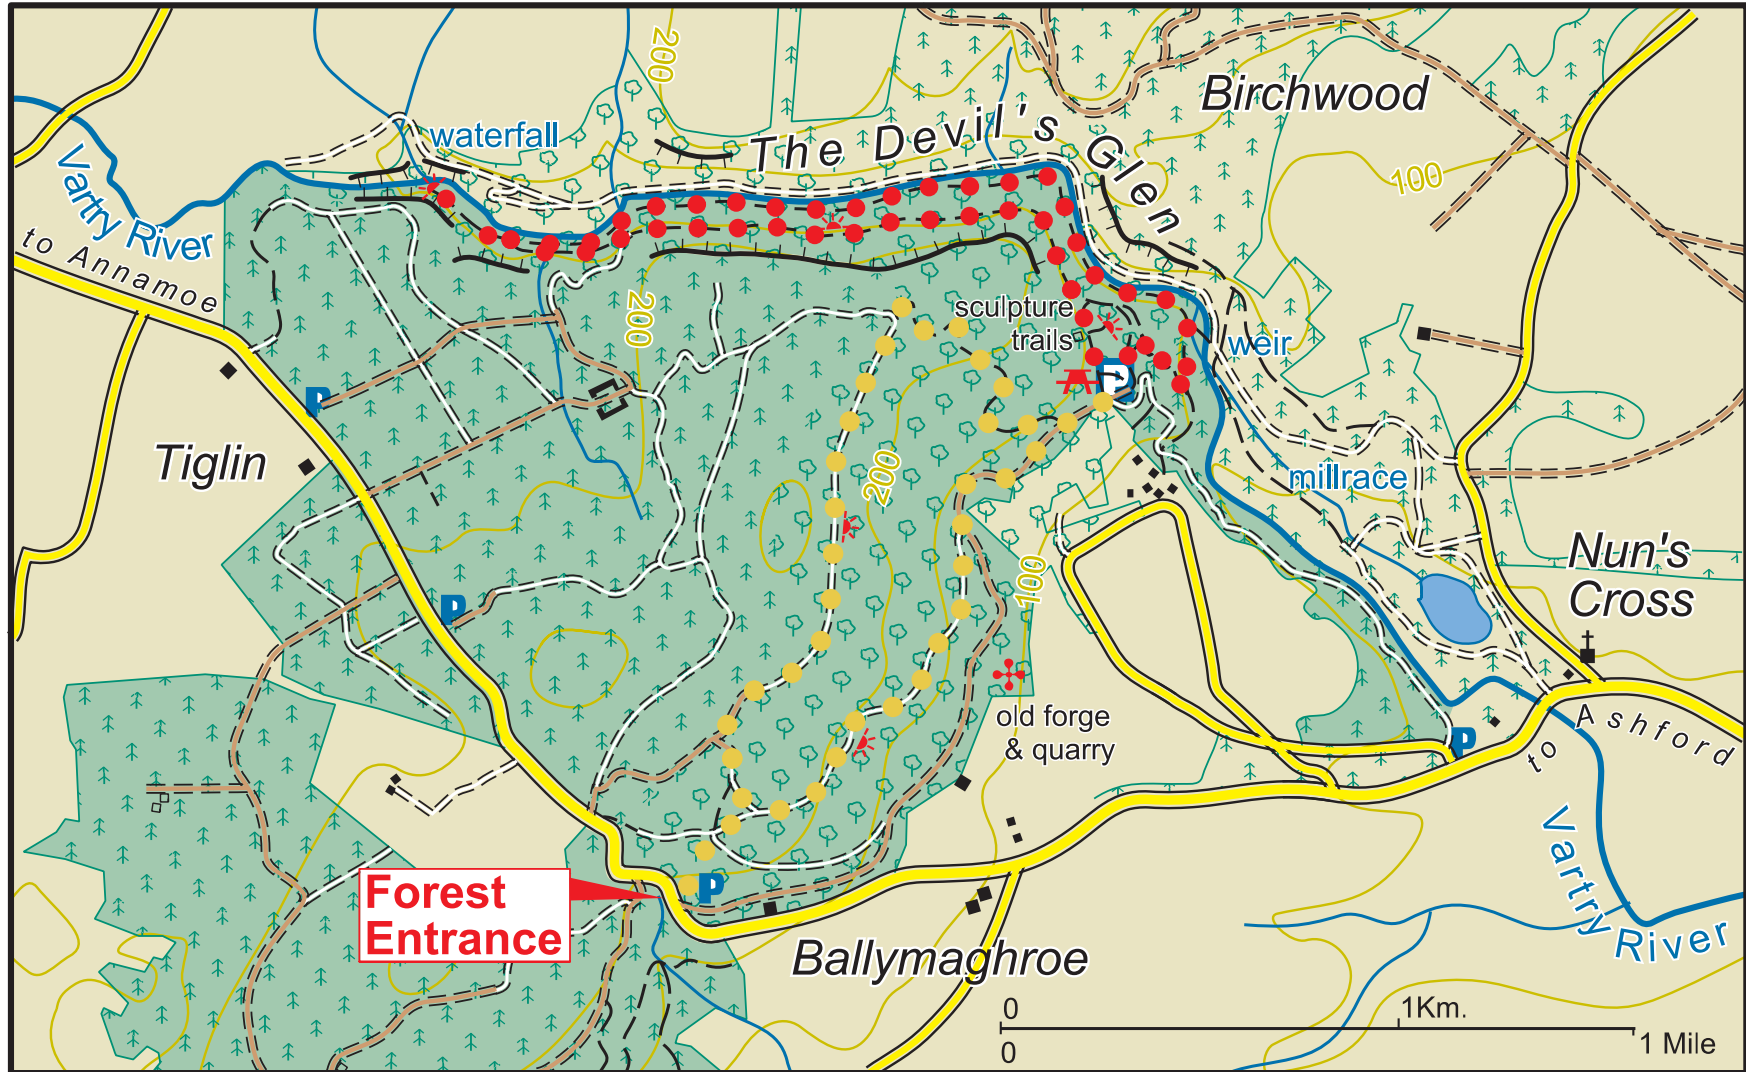

Devil's Glen Forest

- | | | | | | | | |
|--|--------------|--|---------------|--|--------------------|--|---------------------------|
| | Main Road | | Car Park | | Coillte Properties | | <i>Waterfall Walk</i> |
| | Minor Road | | Parking Spot | | Conifer Forest | | <i>Seamus Heaney Walk</i> |
| | Forest Road | | Heritage Site | | Broadleaf Forest | <i>Sculpture Trails on both walks & along entrance road.</i> | |
| | Forest Track | | Picnic Area | | | | |
| | Path | | Refreshments | | | | |
| | Viewpoint | | | | | | |

The representation on the map of roads, tracks and paths outside Coillte property should not be interpreted as conferring a right of way.