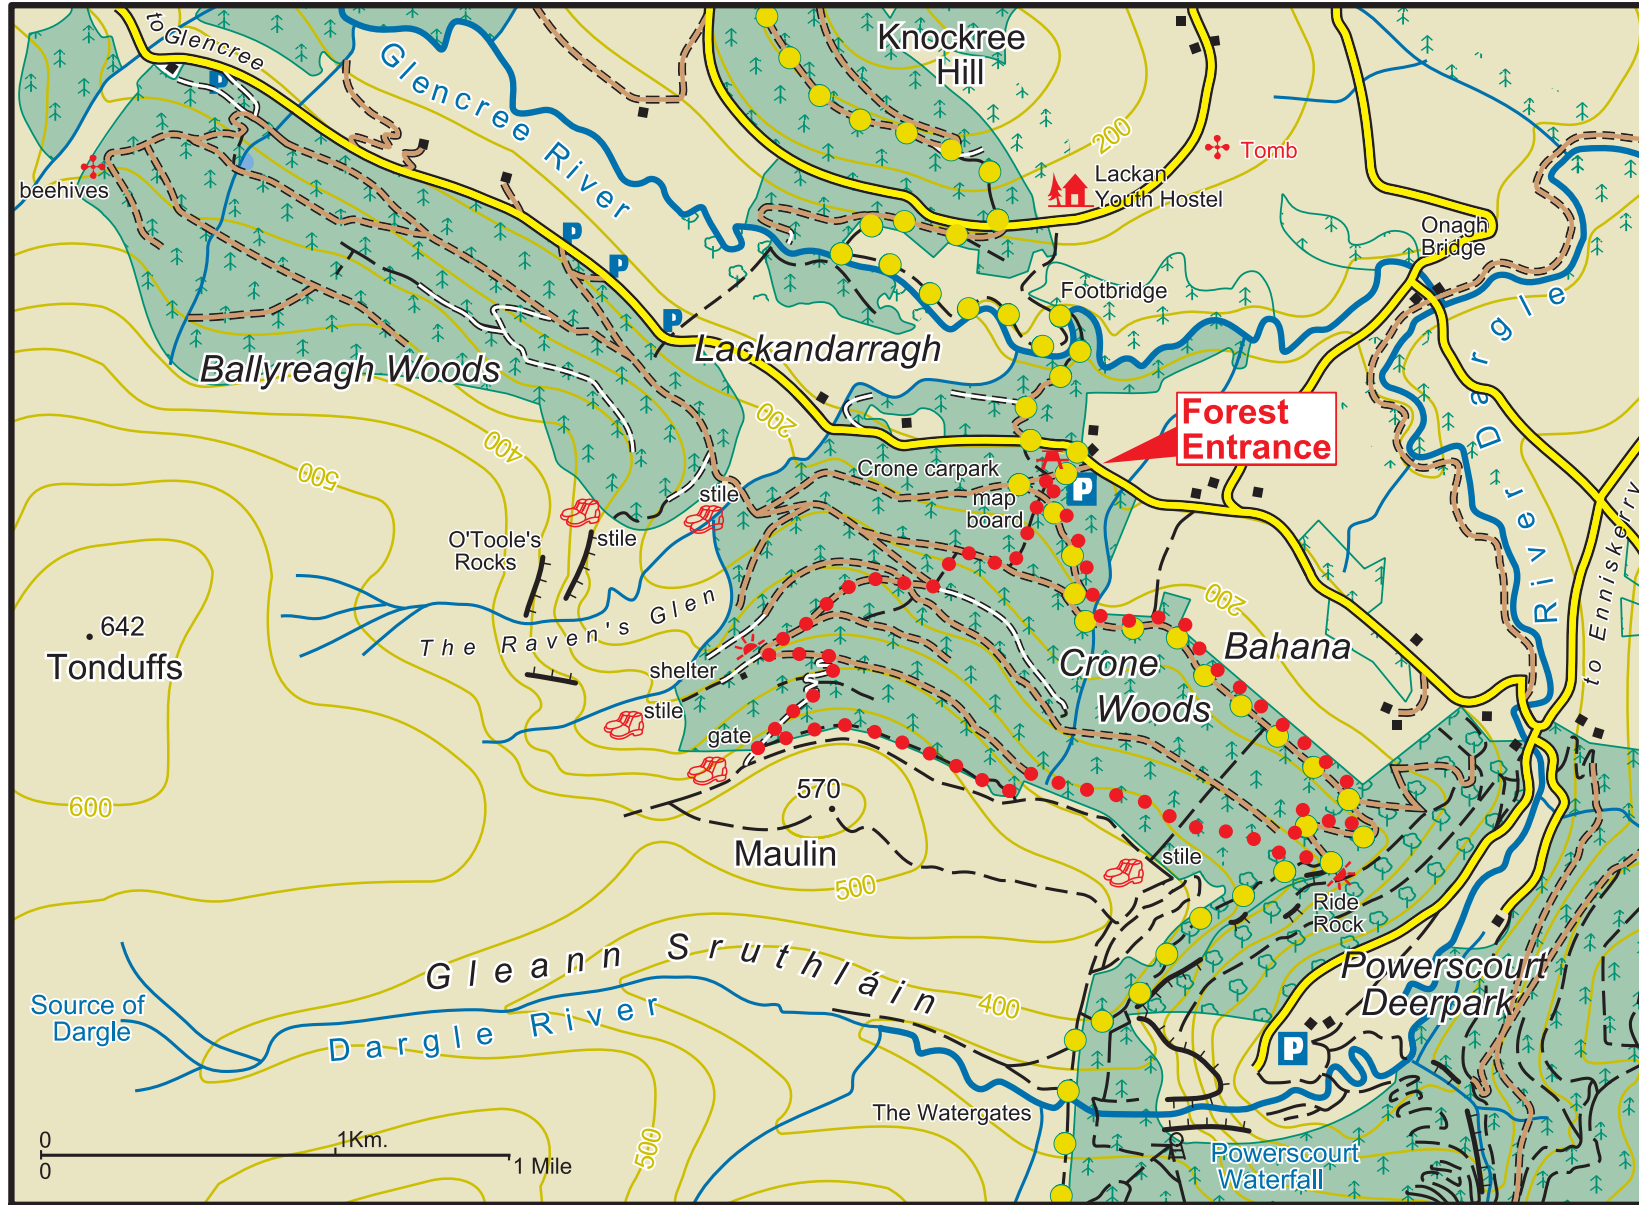

Crone & Ballyreagh Woods

- | | | | | | | | |
|--|--------------|--|---------------|--|--------------------|--|--------------------------------------|
| | Main Road | | Car Park | | Coillte Properties | | Wicklow Way (National Waymarked Way) |
| | Minor Road | | Parking Spot | | Conifer Forest | | Maulin Trail |
| | Forest Road | | Heritage Site | | Broadleaf Forest | | Hillwalking Access |
| | Forest Track | | Picnic Area | | | | |
| | Path | | Refreshments | | | | |

The representation on the map of roads, tracks and paths outside Coillte property should not be interpreted as conferring a right of way.