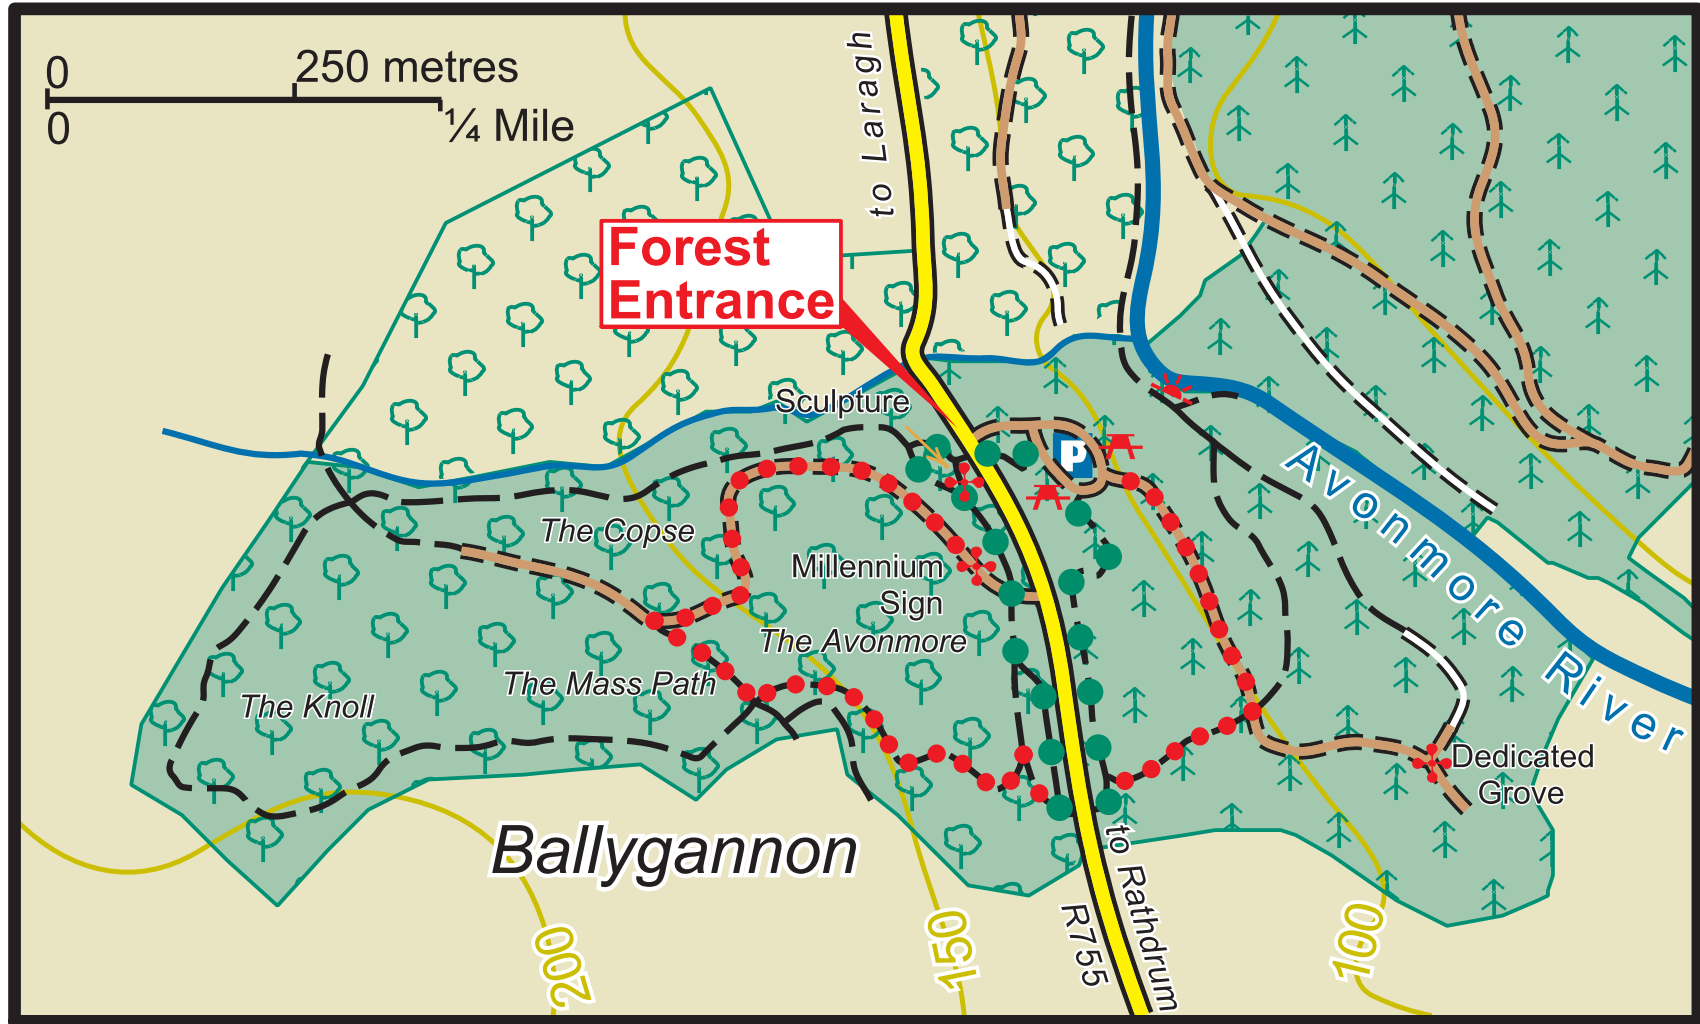

Ballygannon

- | | | | | | |
|--|---------------------------|--|---------------|--|--------------------|
| | Main Road | | Car Park | | Coillte Properties |
| | Minor Road | | Parking Spot | | Conifer Forest |
| | Forest Road | | Heritage Site | | Broadleaf Forest |
| | Forest Track | | Picnic Area | | |
| | Path | | Refreshments | | |
| | Viewpoint | | | | |
| | <i>Green Walk (Short)</i> | | | | |
| | <i>Red Walk (Long)</i> | | | | |

The representation on the map of roads, tracks and paths outside Coillte property should not be interpreted as conferring a right of way.