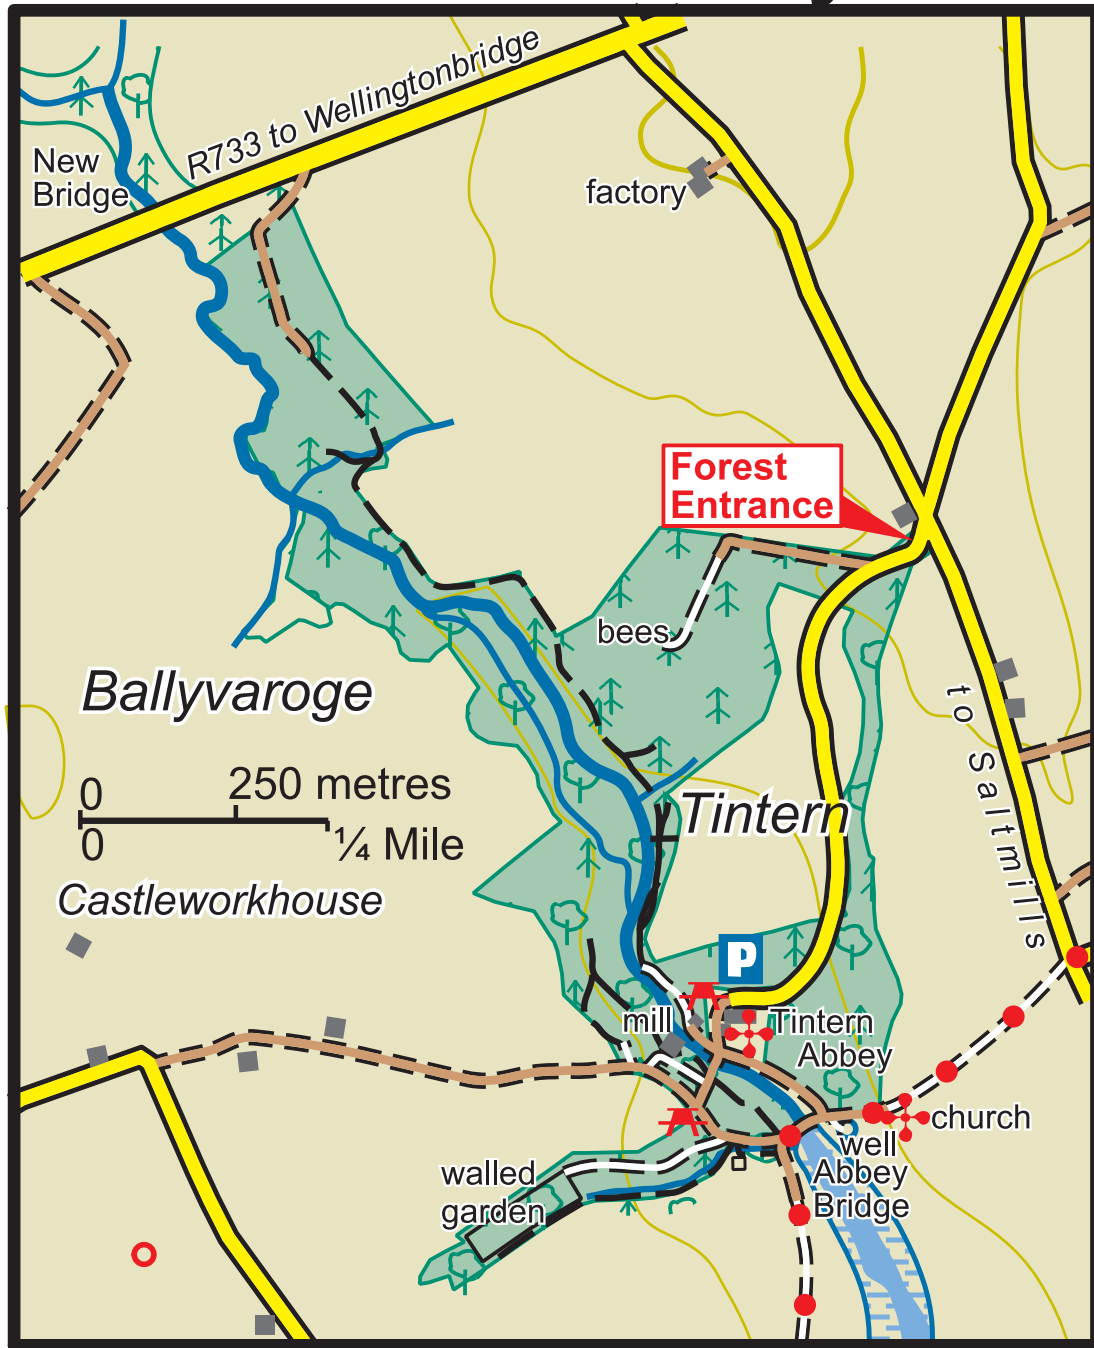

Tintern Abbey

- | | | | | | |
|---|-----------------------------|---|--------------|---|--------------------|
|  | Main Road |  | Car Park |  | Coillte Properties |
|  | Minor Road |  | Parking Spot |  | Conifer Forest |
|  | Forest Road |  | Picnic Area |  | Broadleaf Forest |
|  | Forest Track | | | | |
|  | Path | | | | |
|  | Viewpoint | | | | |
|  | <i>Wexford Coastal Path</i> | | | | |

The representation on the map of roads, tracks and paths outside Coillte property should not be interpreted as conferring a right of way.